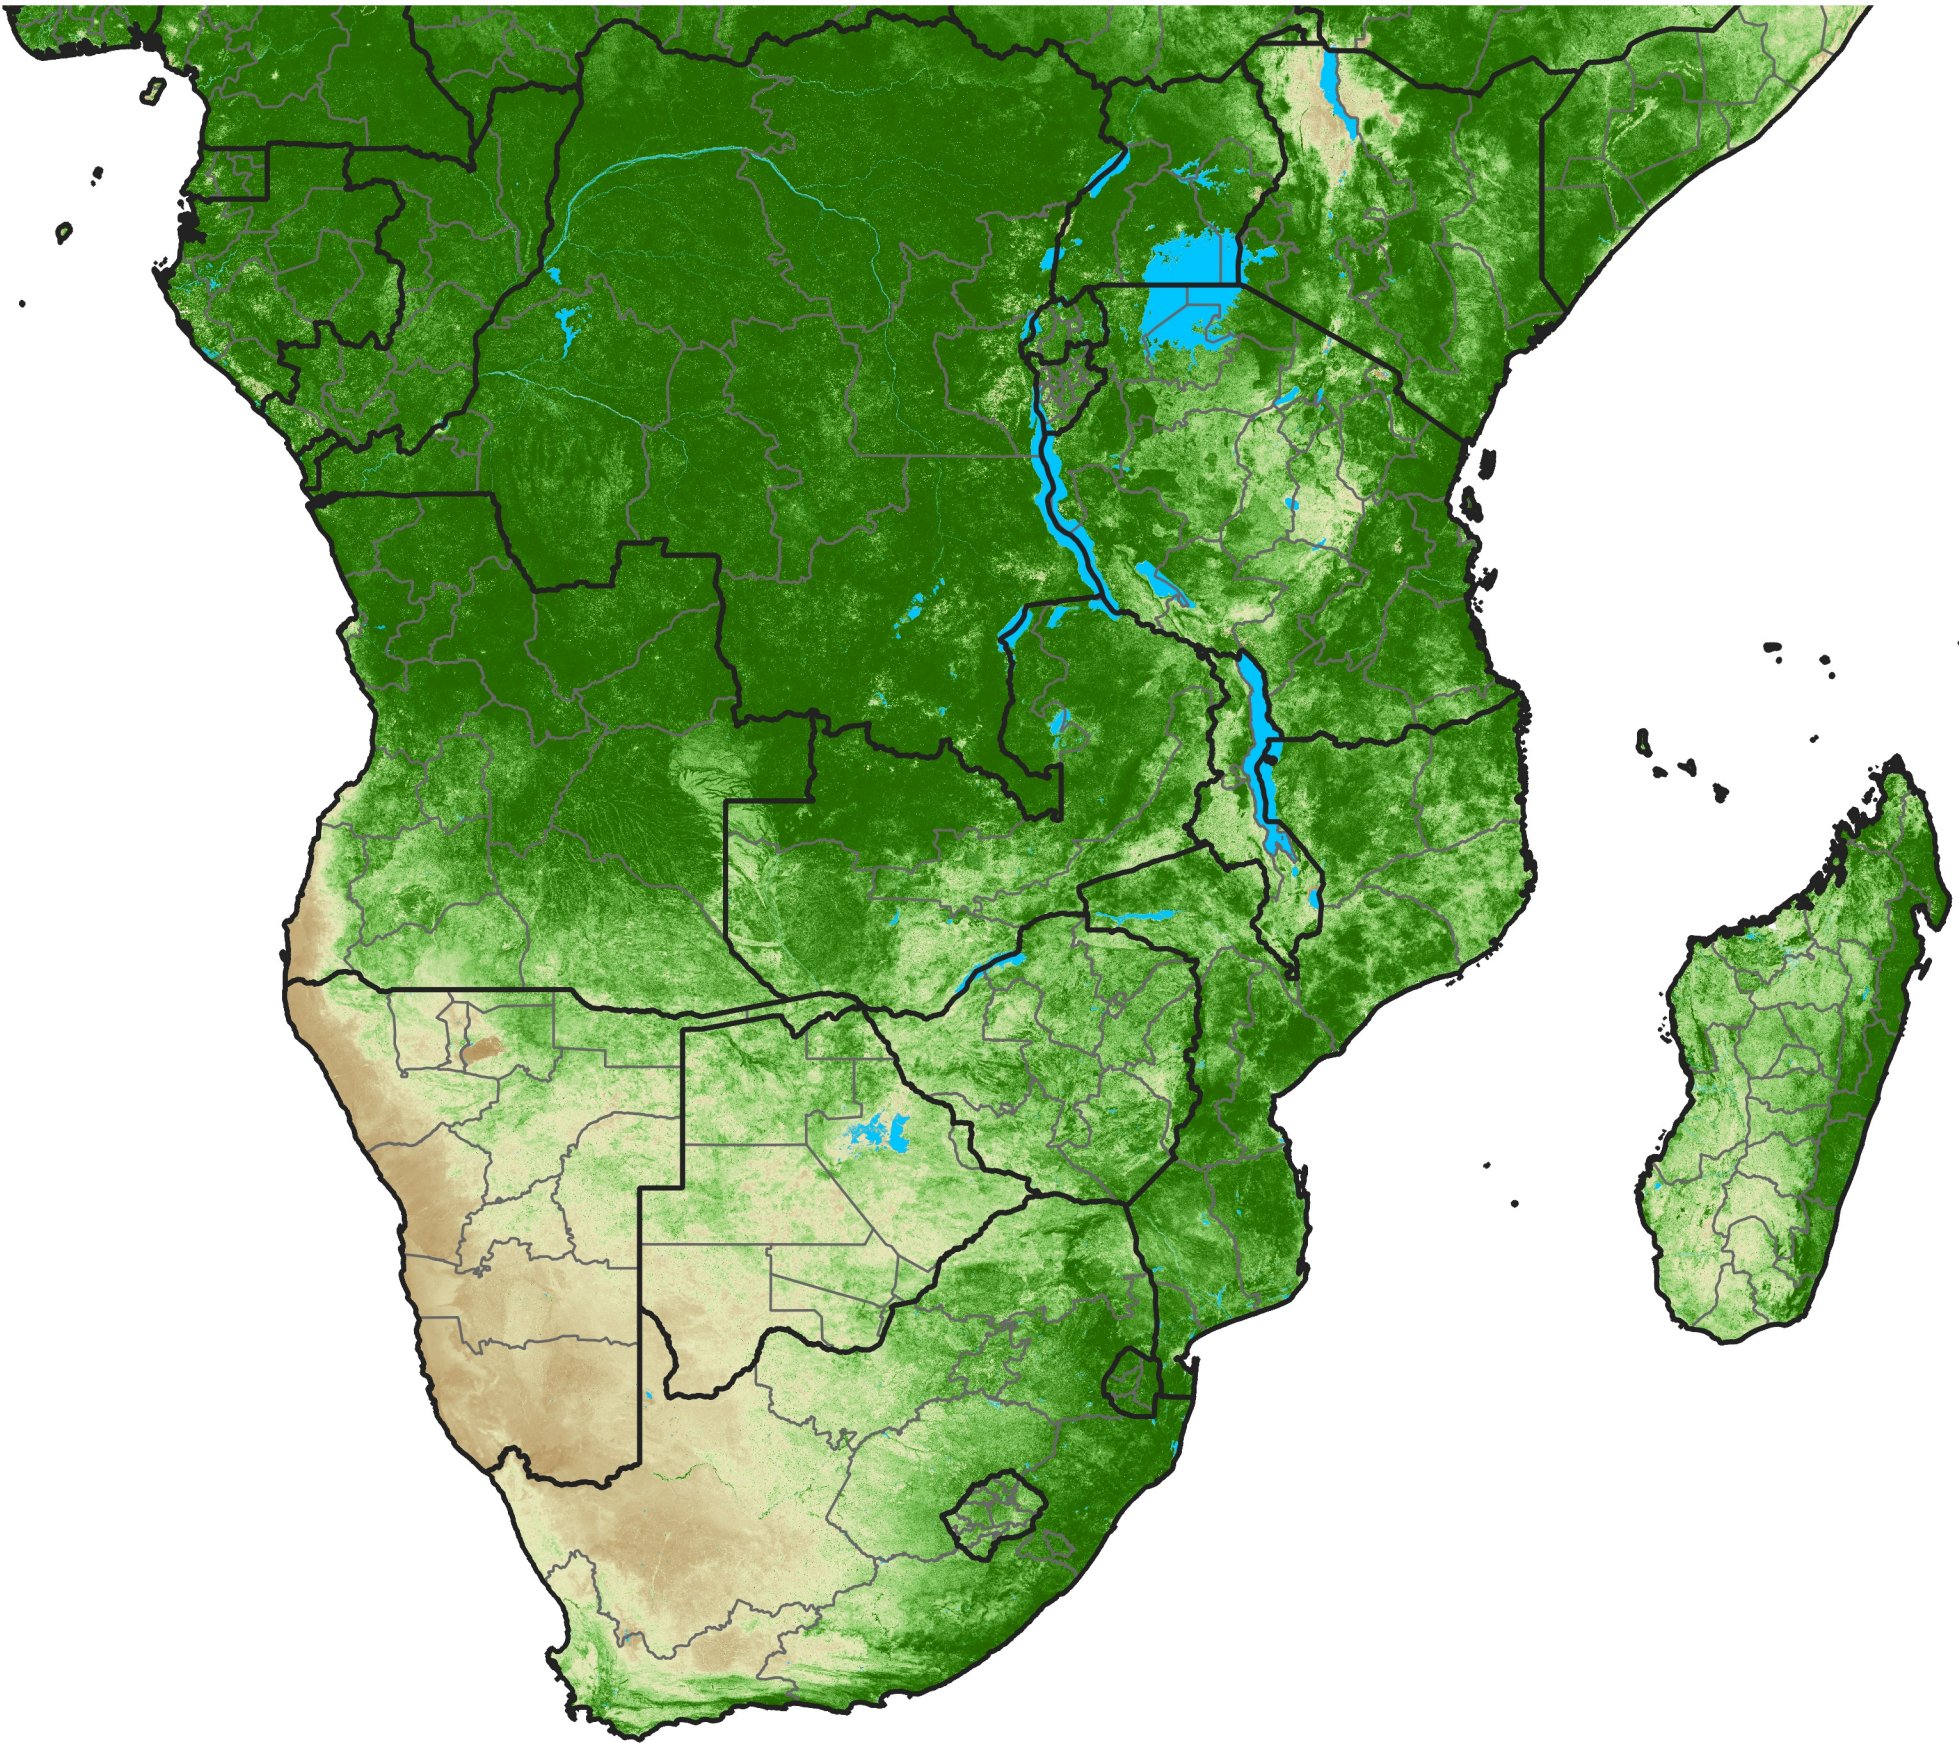

# Southern Africa Temporally Smoothed NDVI

Period 68 / Dec 01 - 10, 2023

NDVI

0.1 0.2 0.3 0.4 0.5 0.6 0.7 0.8 0.9

Sparse

Moderate

Dense