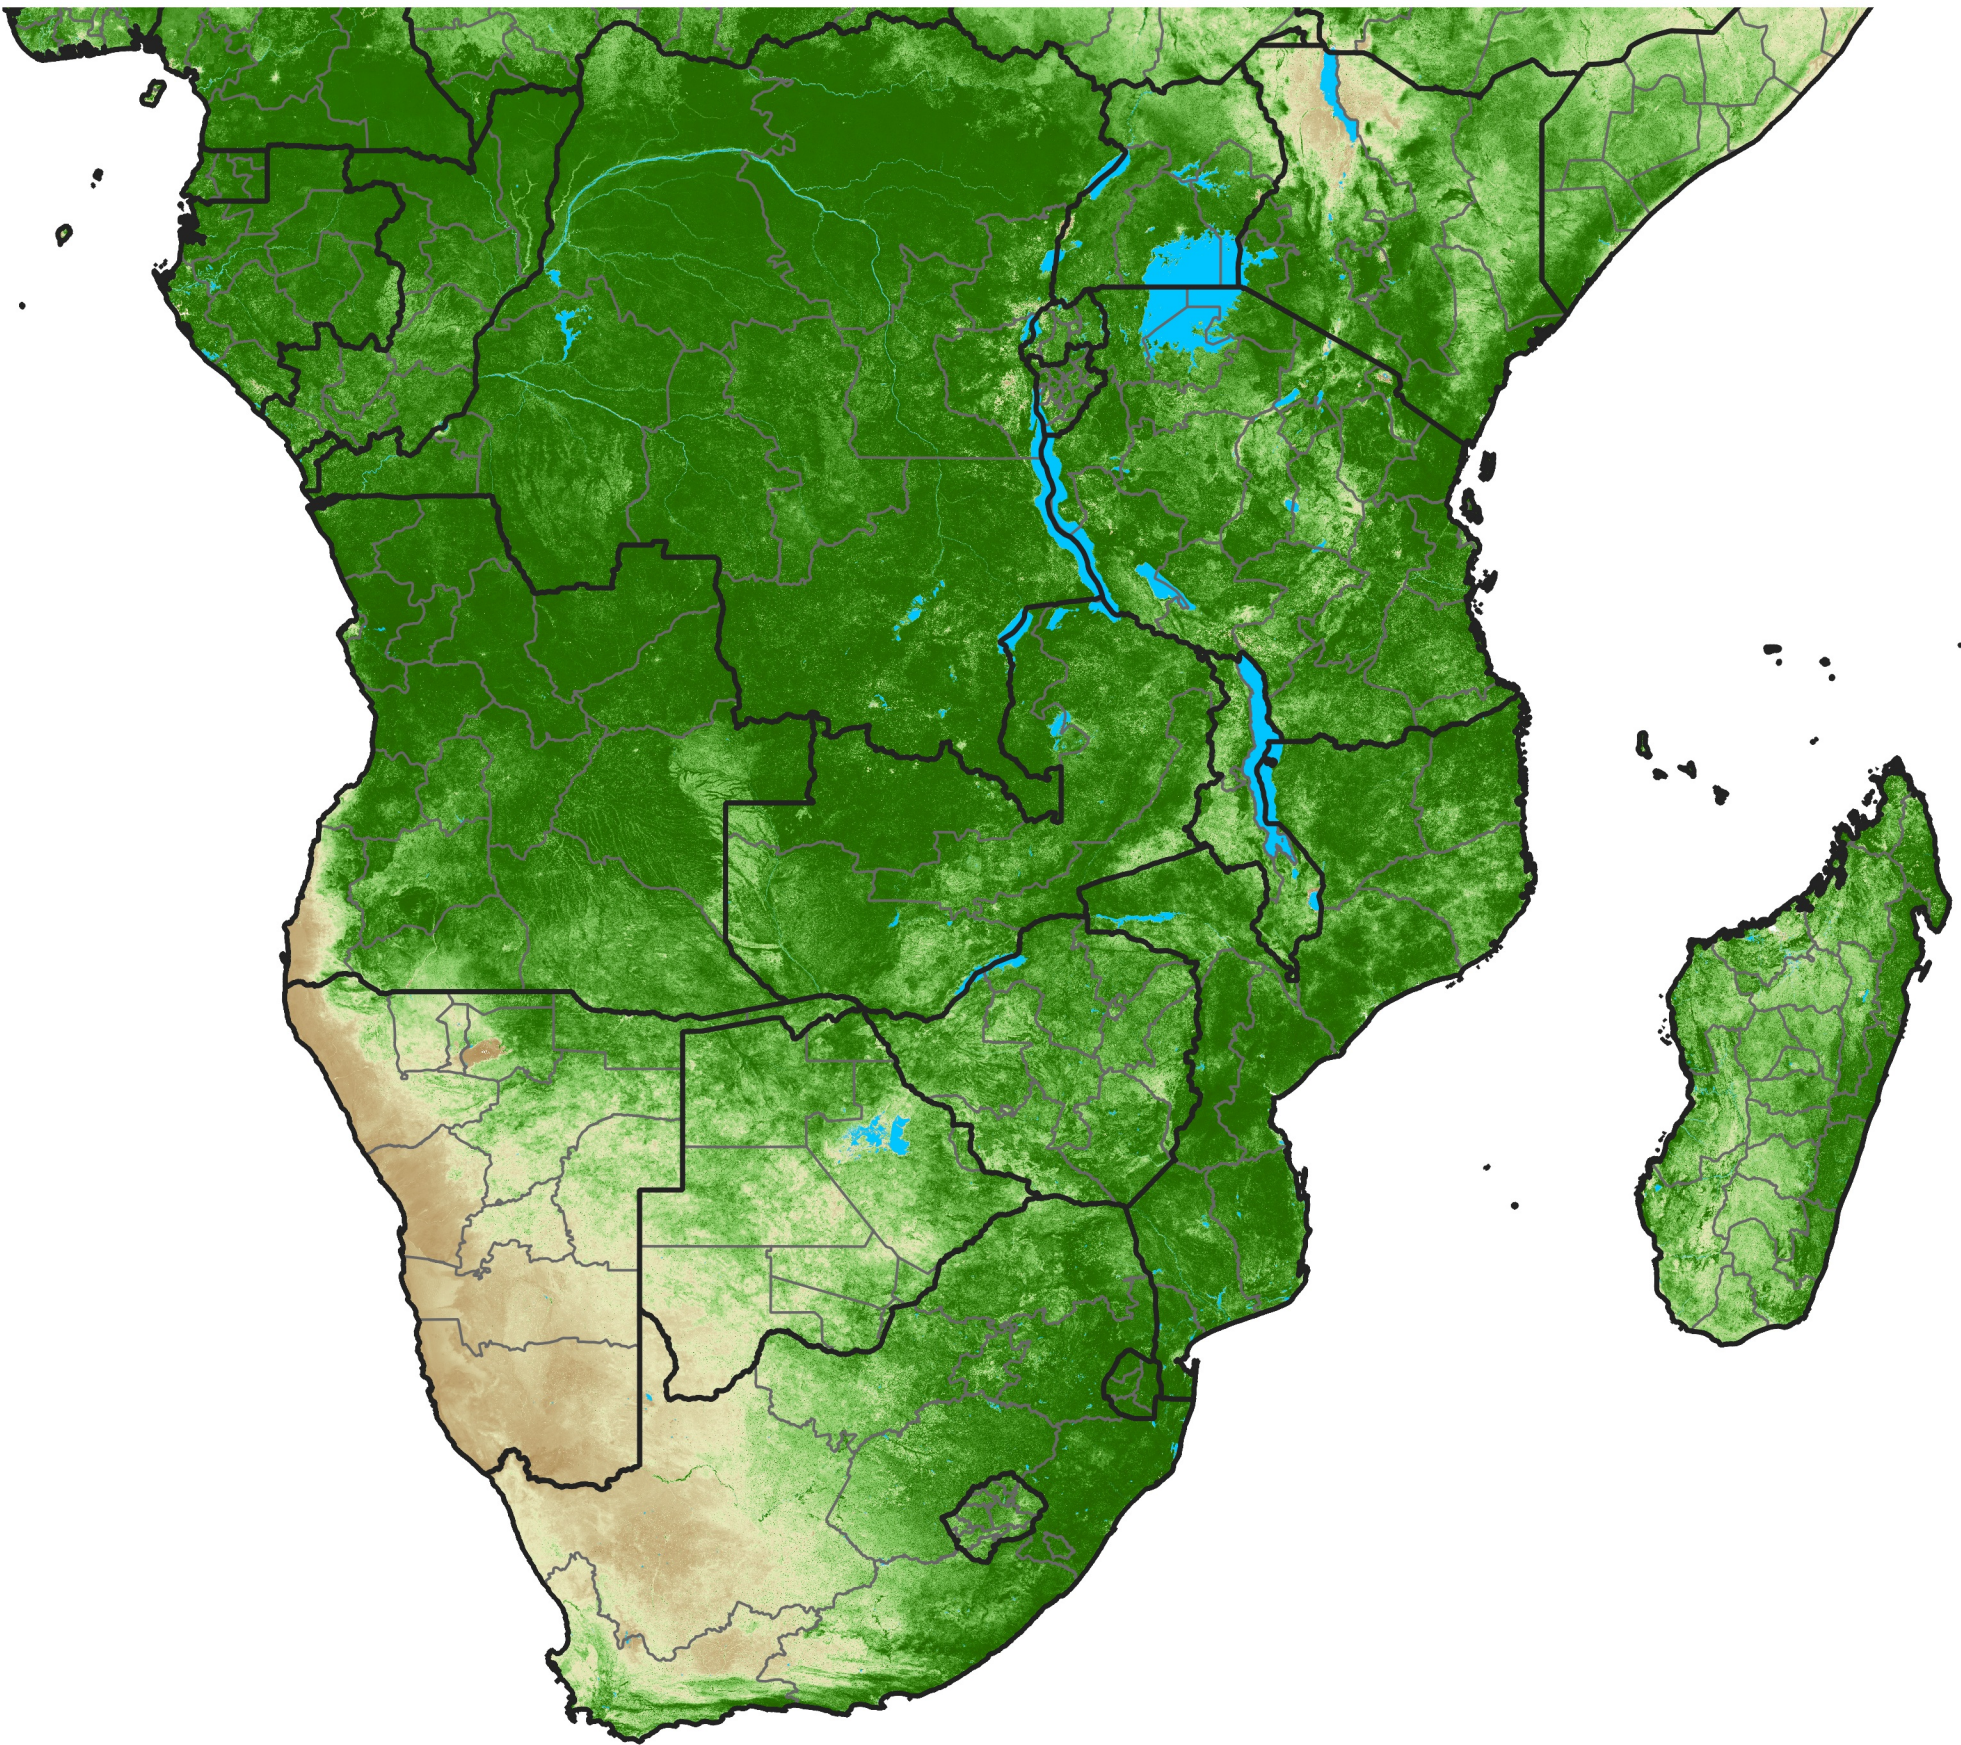

Southern Africa Temporally Smoothed NDVI

Period 03 / Jan 06 - 15, 2024

NDVI

0.1 0.2 0.3 0.4 0.5 0.6 0.7 0.8 0.9

Sparse

Moderate

Dense