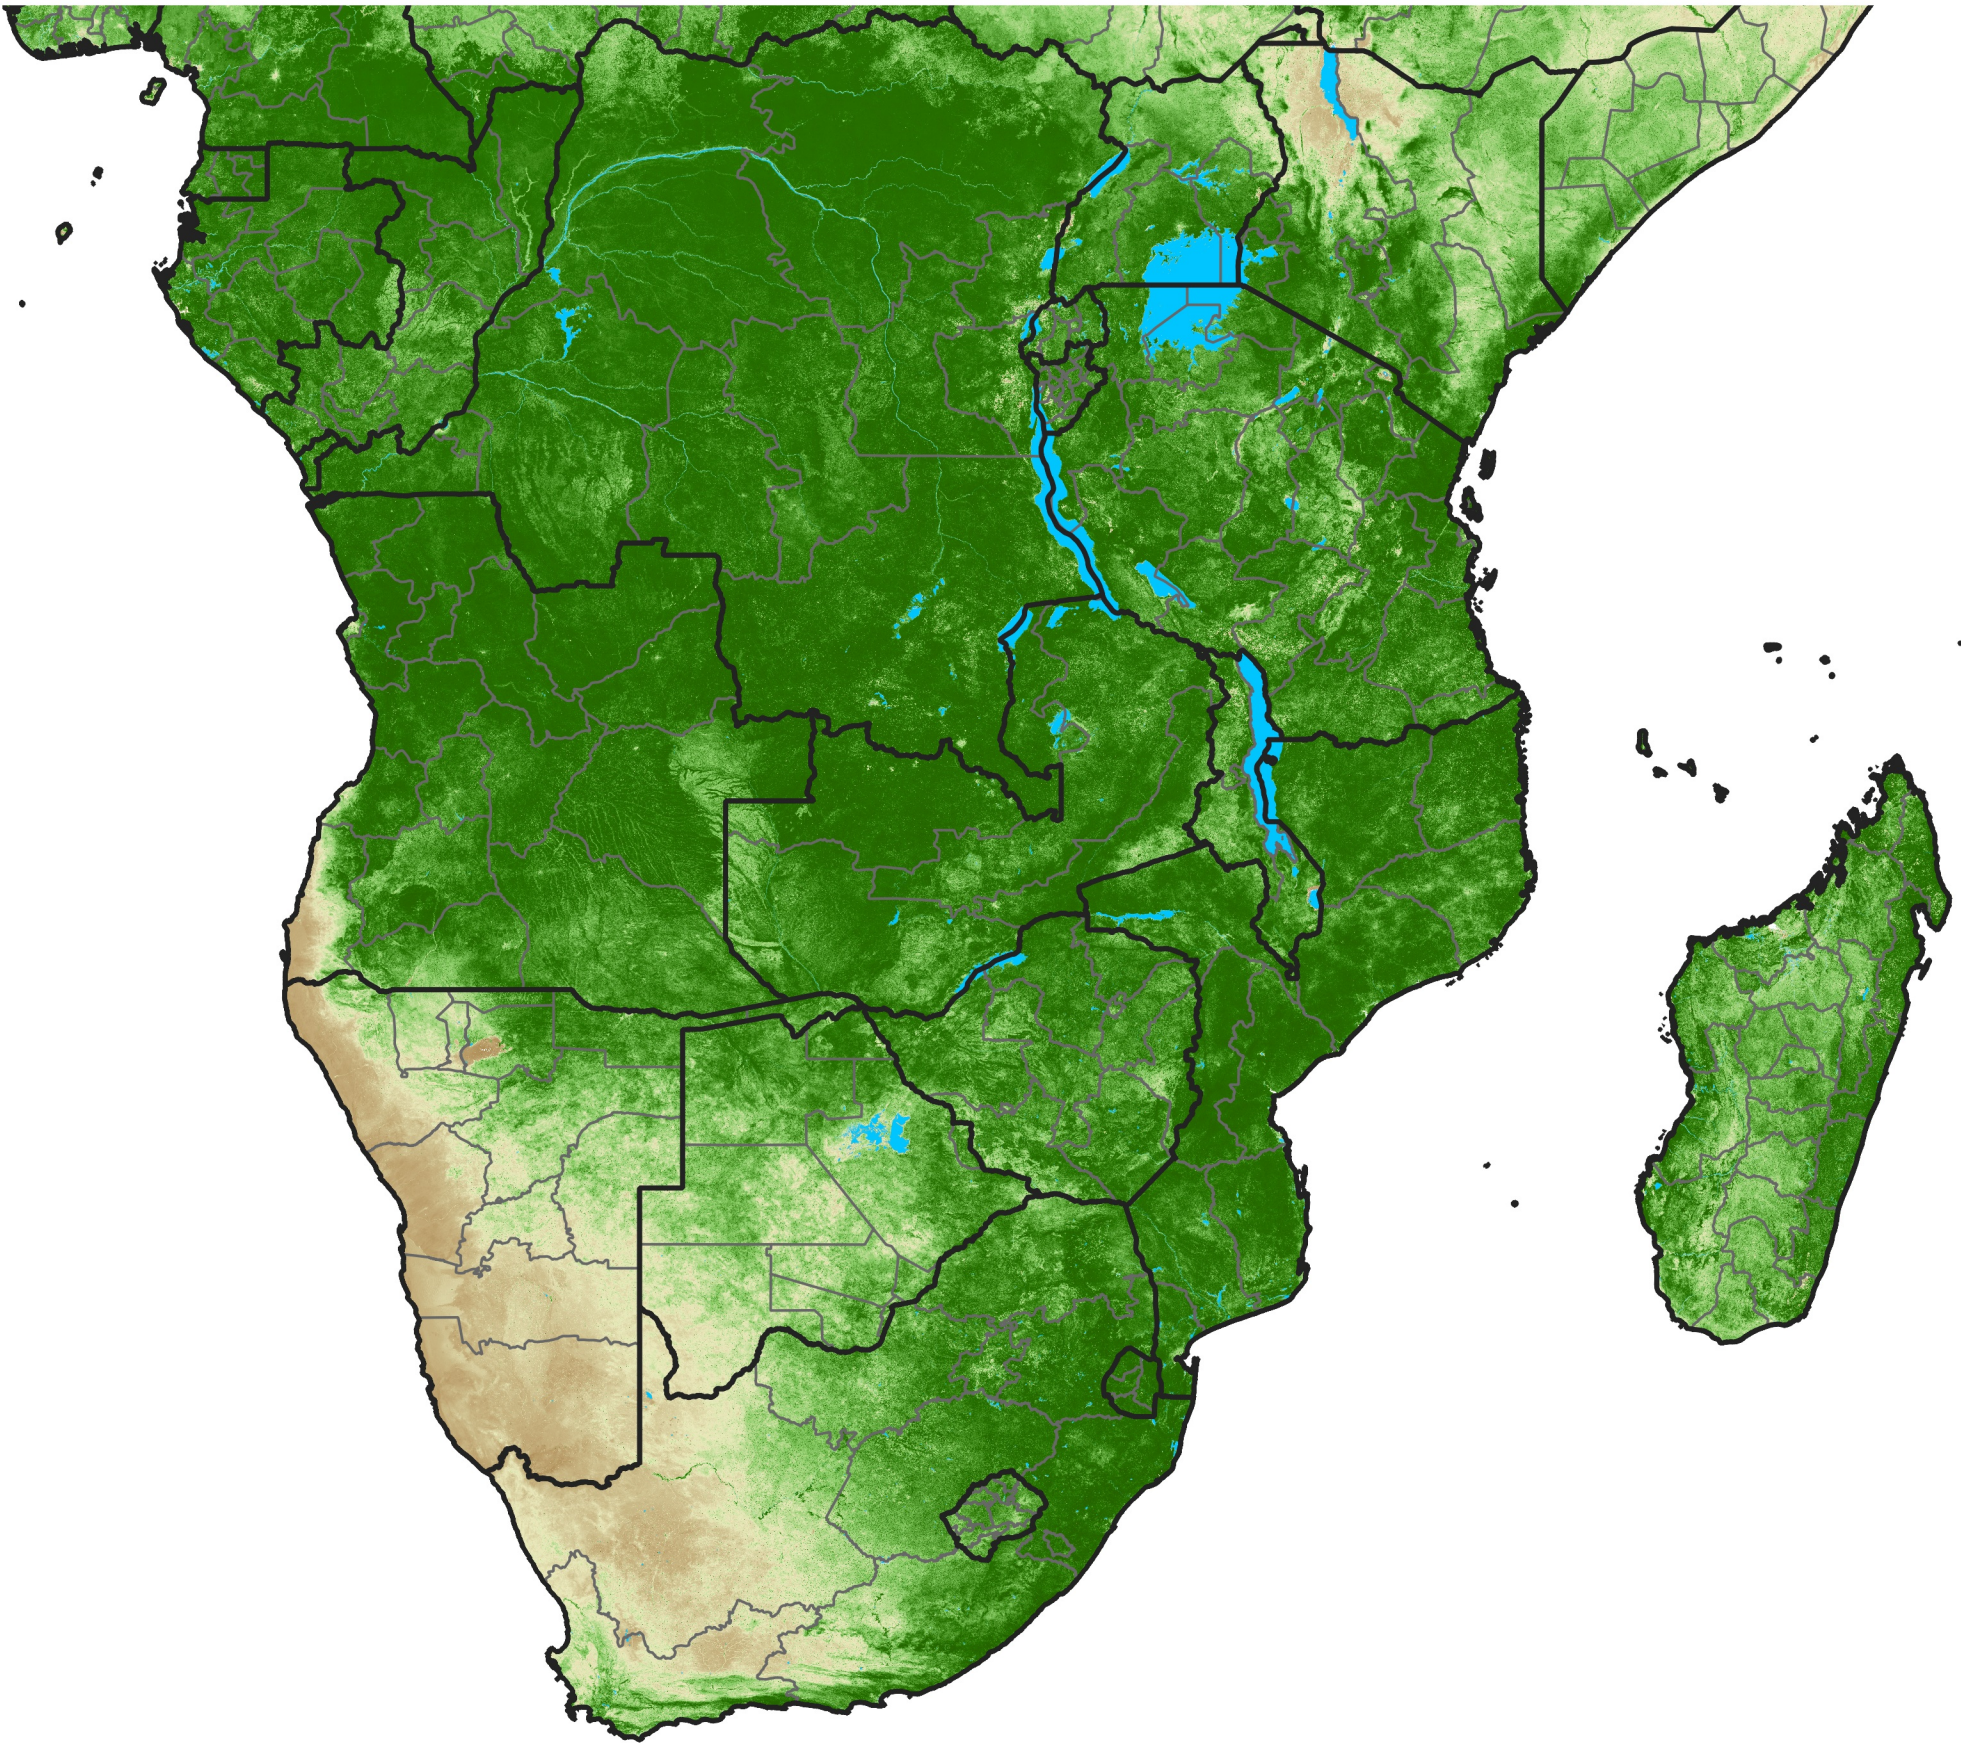

# Southern Africa Temporally Smoothed NDVI

Period 06 / Jan 21 - 31, 2024

NDVI

0.1 0.2 0.3 0.4 0.5 0.6 0.7 0.8 0.9

Sparse

Moderate

Dense