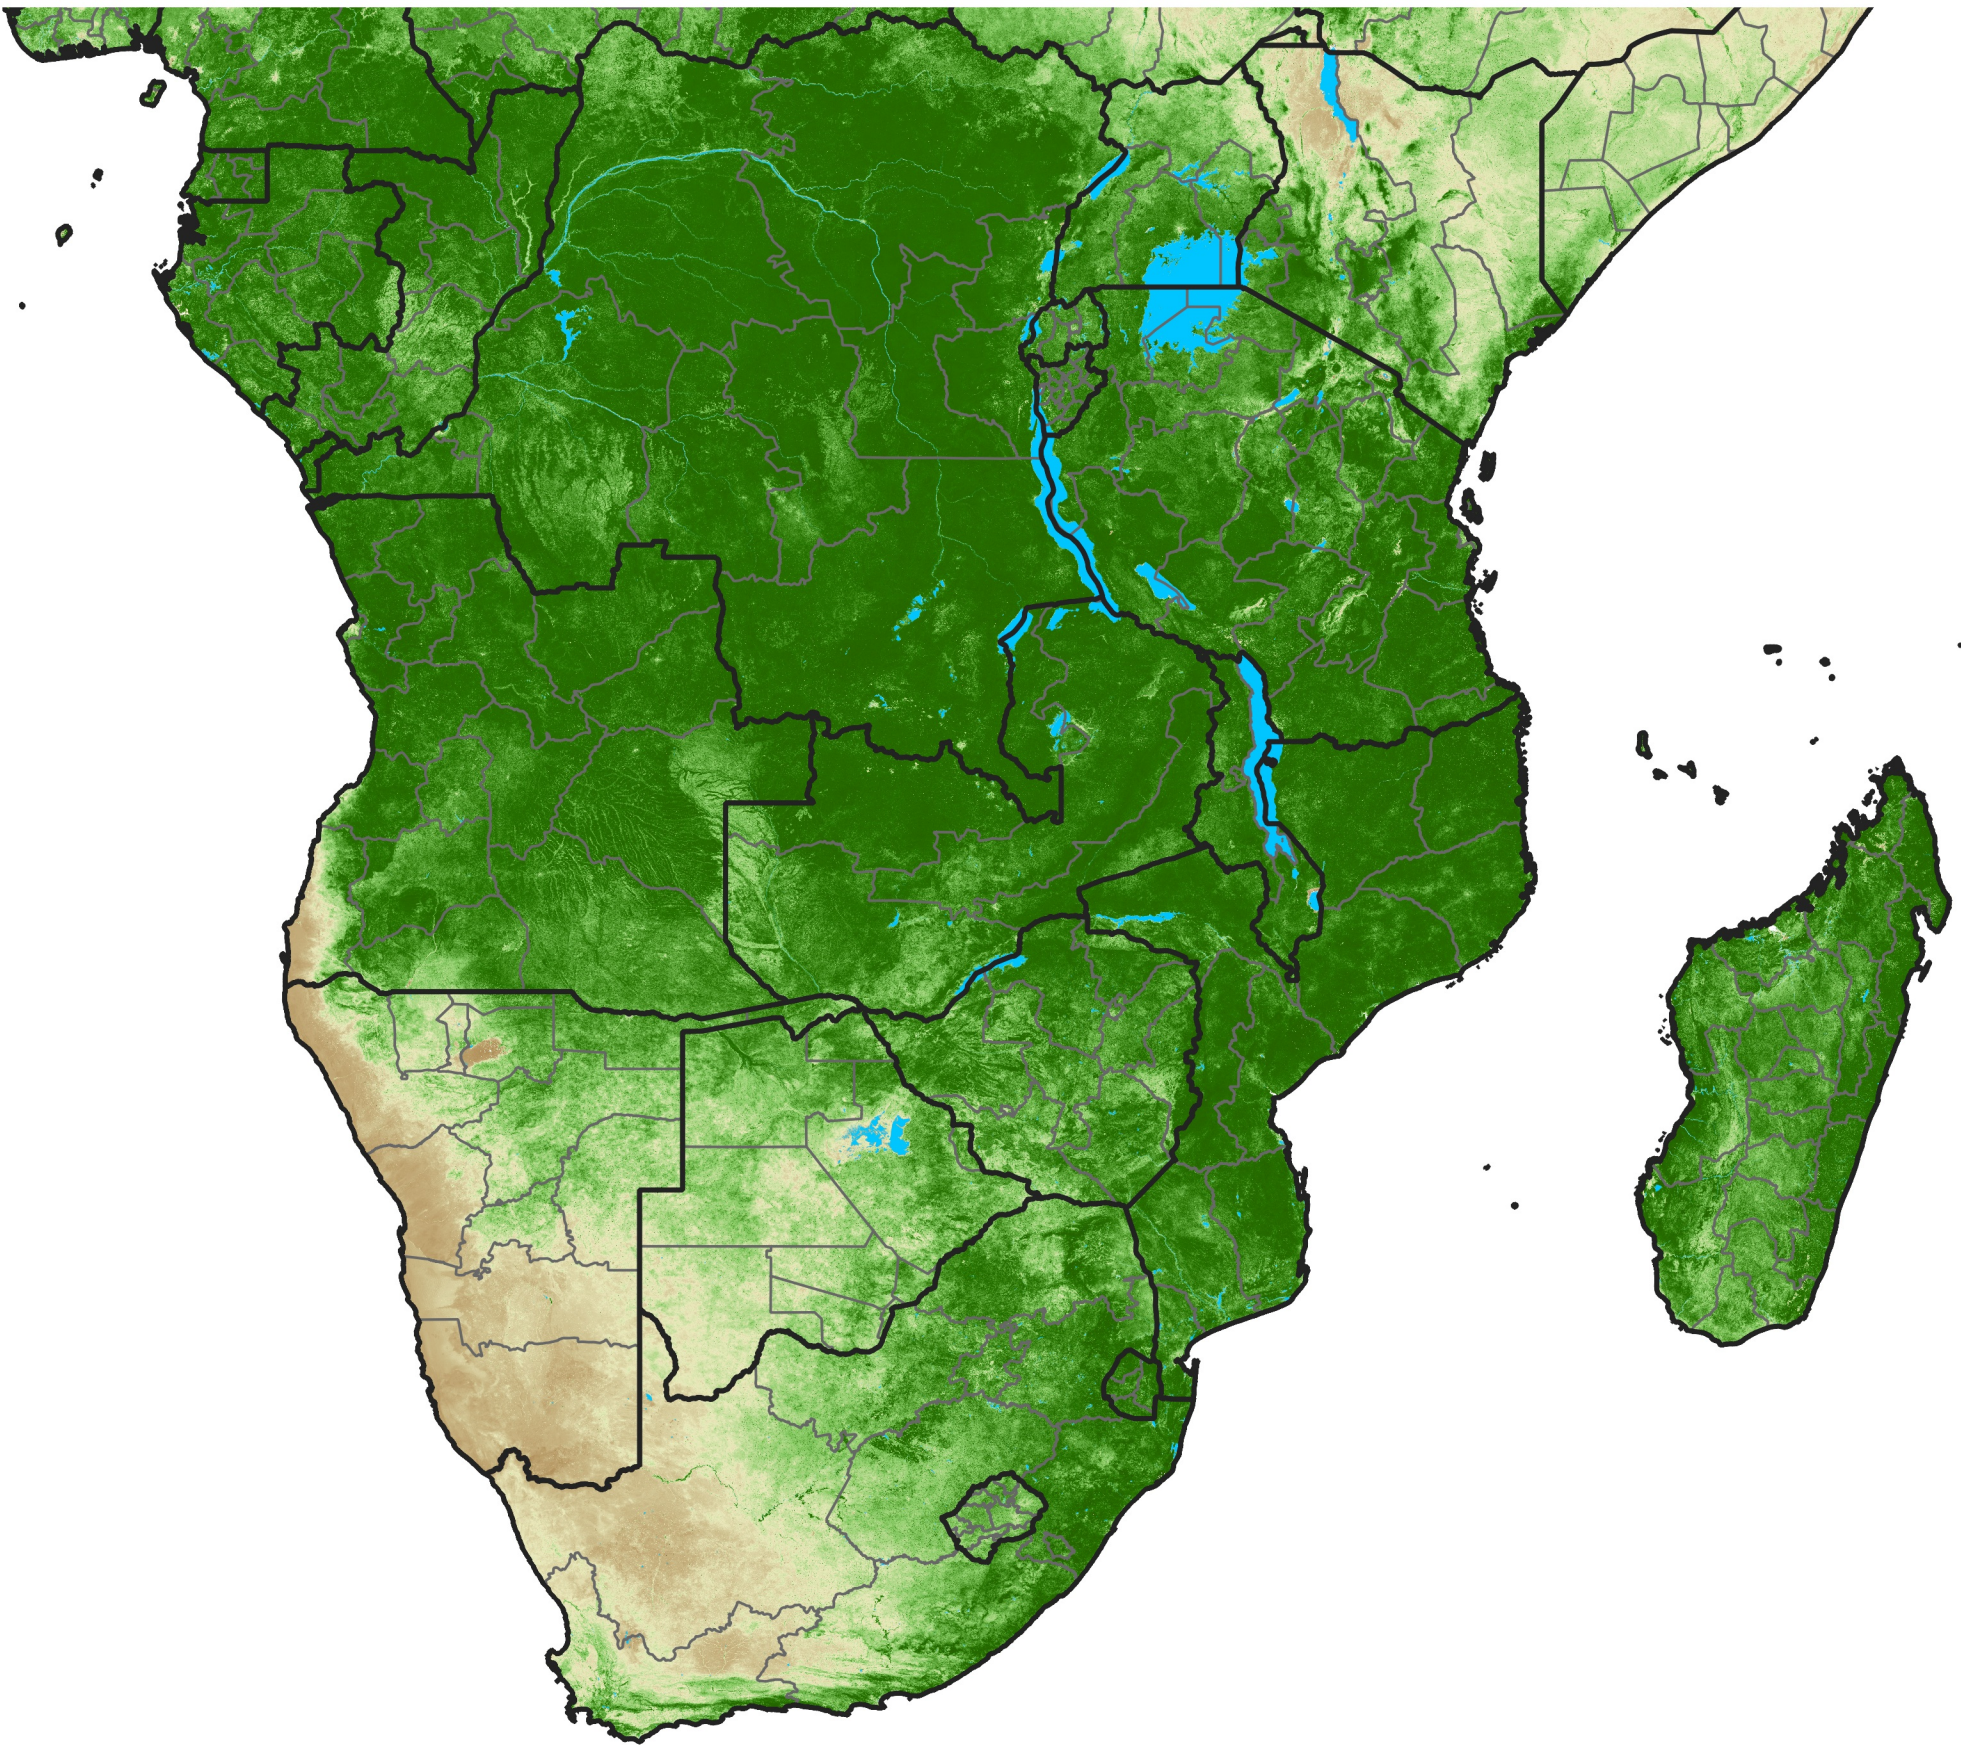

# Southern Africa Temporally Smoothed NDVI

Period 14 / Mar 01 - 10, 2024

NDVI

0.1 0.2 0.3 0.4 0.5 0.6 0.7 0.8 0.9

Sparse

Moderate

Dense