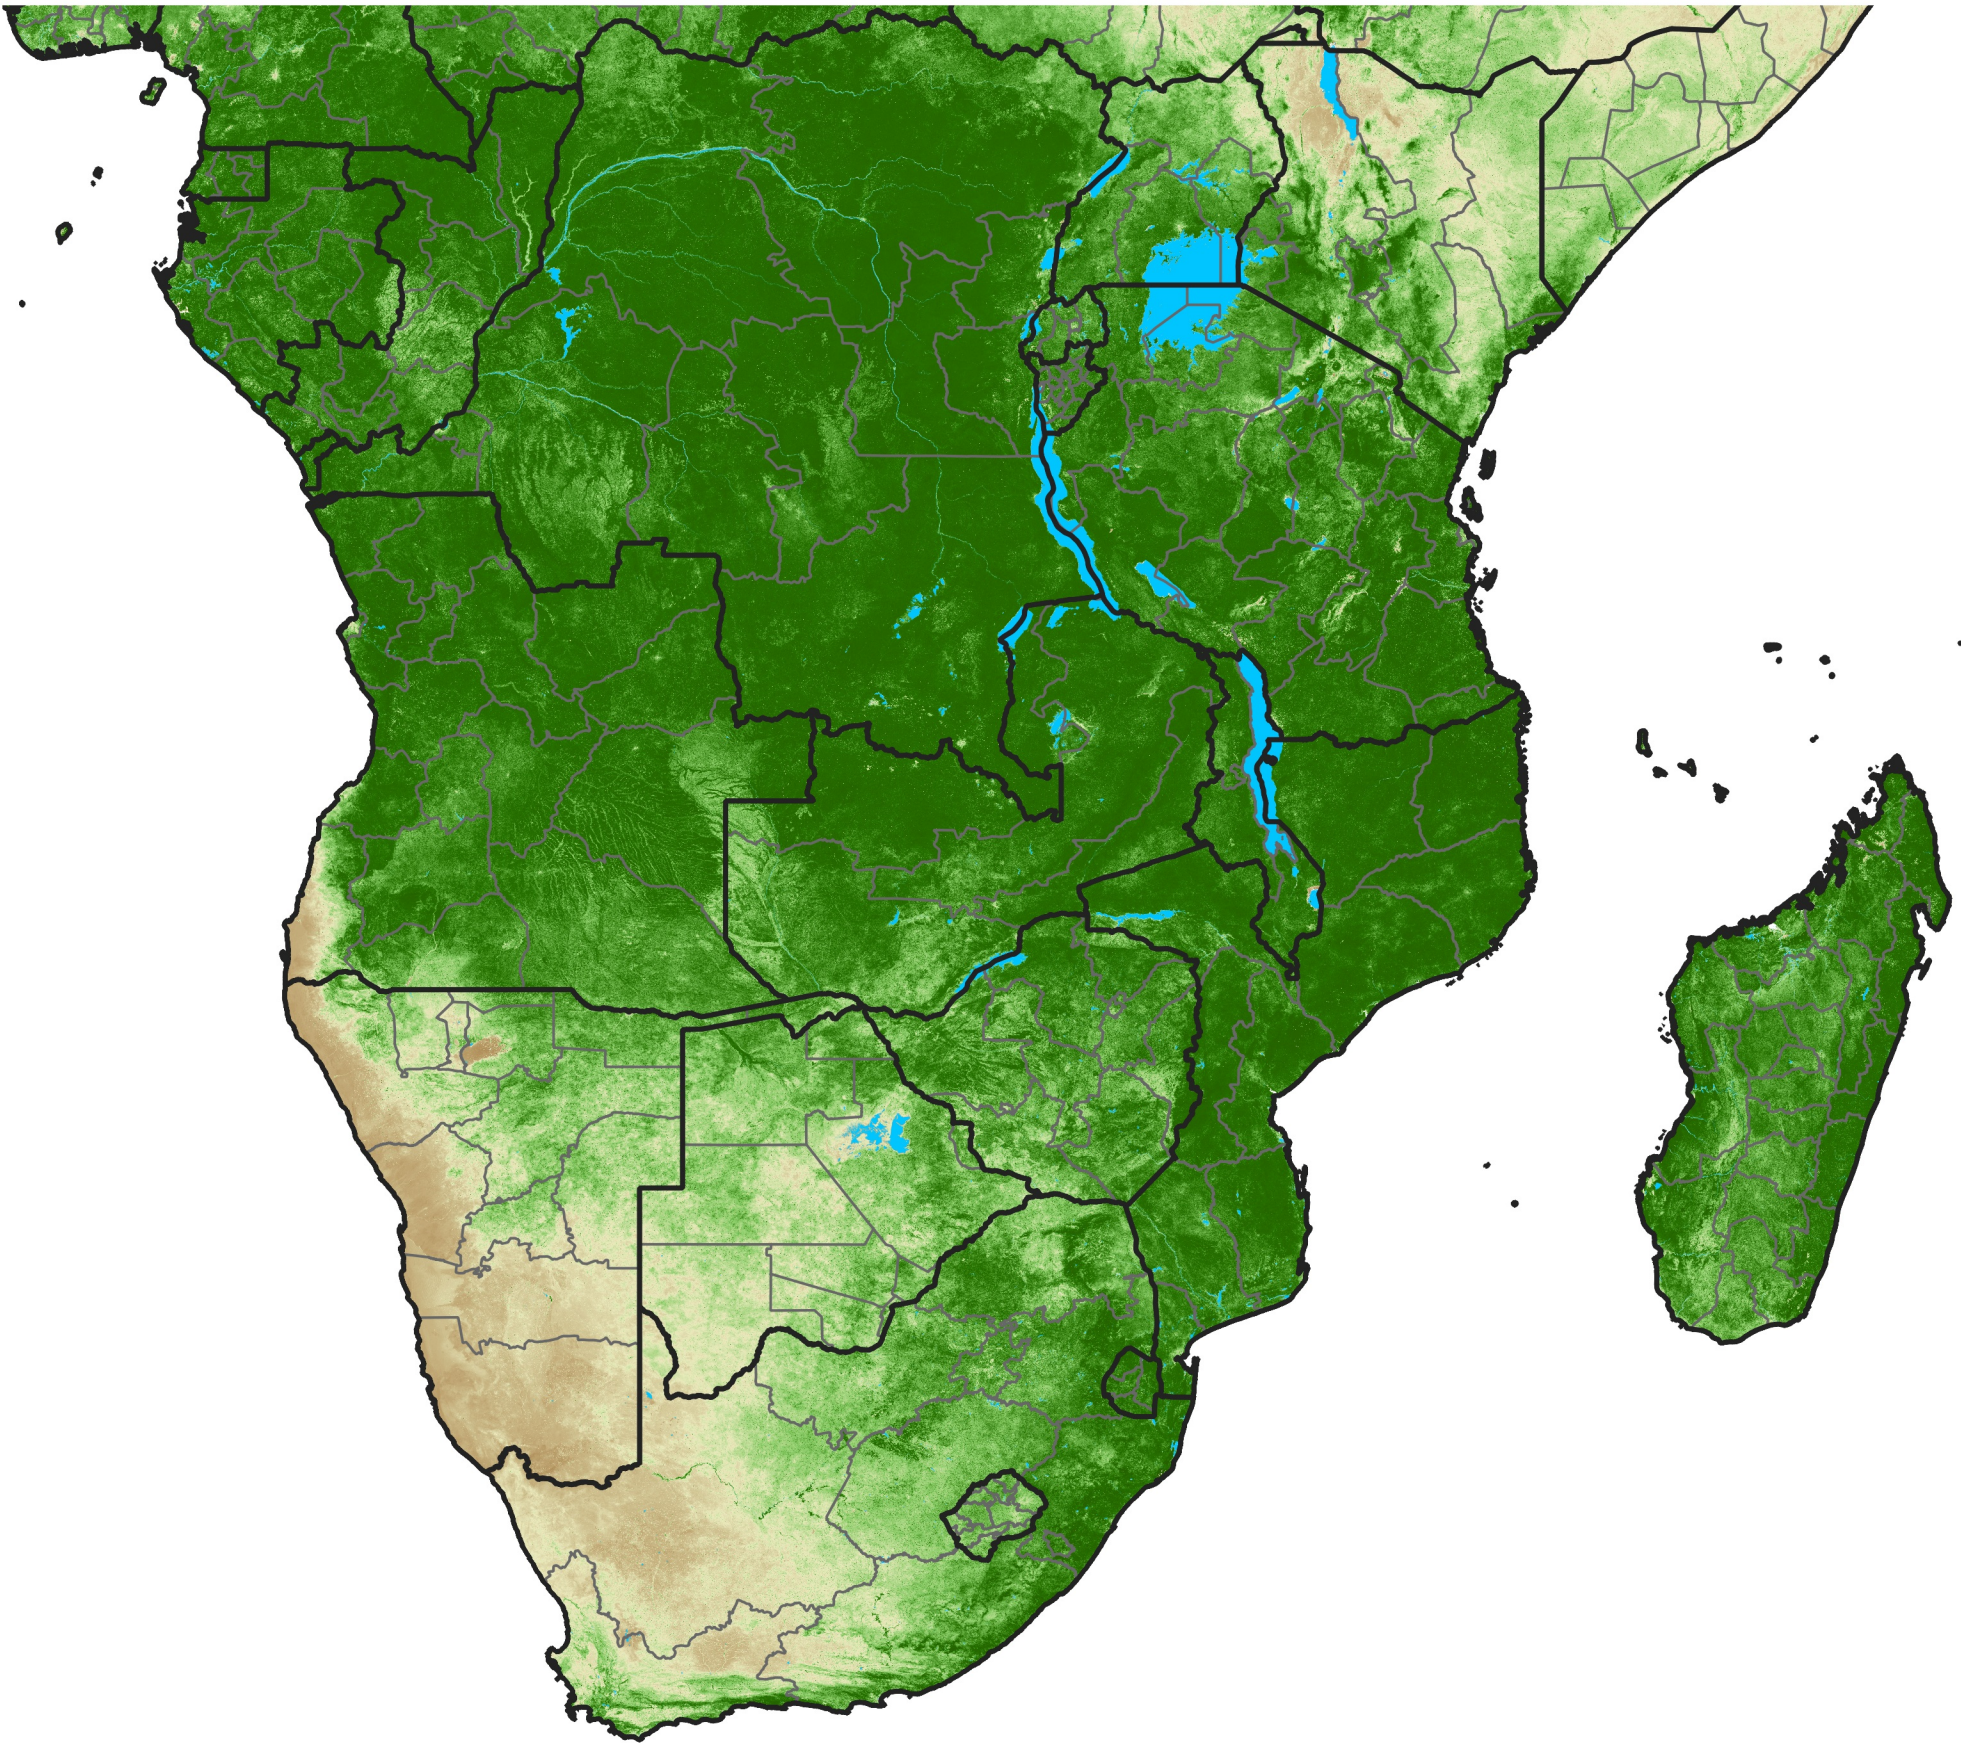

Southern Africa Temporally Smoothed NDVI

Period 16 / Mar 11 - 20, 2024

NDVI

0.1 0.2 0.3 0.4 0.5 0.6 0.7 0.8 0.9

Sparse

Moderate

Dense