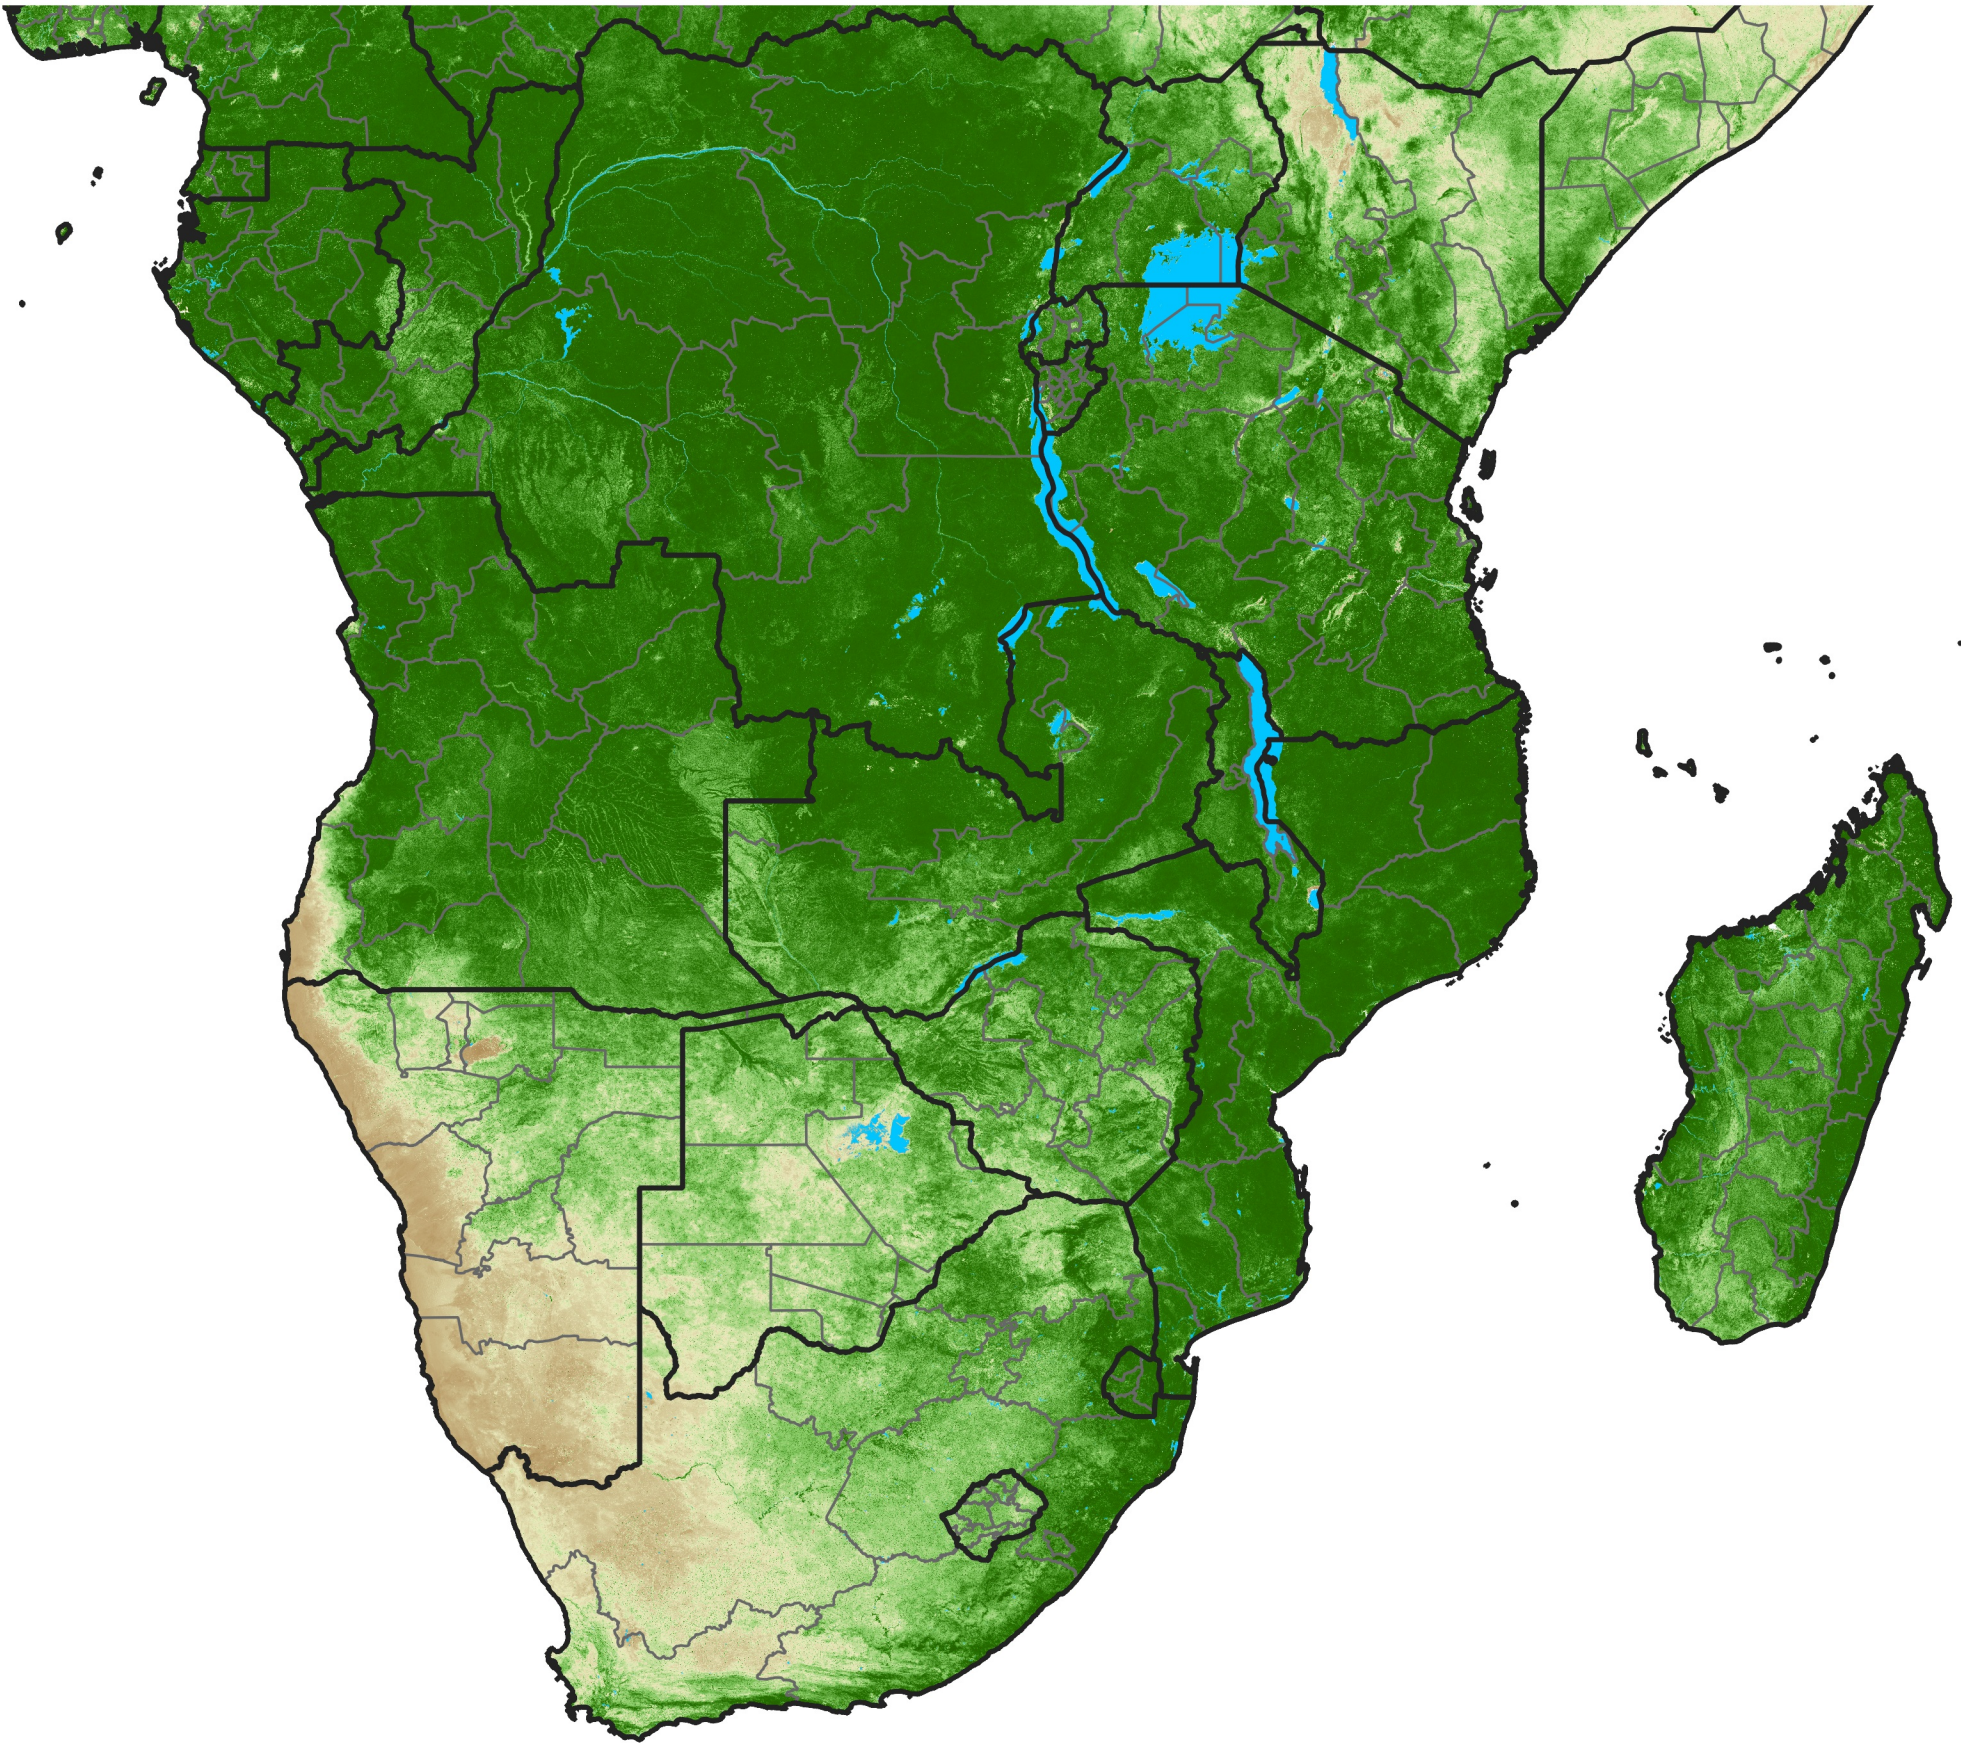

# Southern Africa Temporally Smoothed NDVI

Period 20 / Apr 01 - 10, 2024

NDVI

0.1 0.2 0.3 0.4 0.5 0.6 0.7 0.8 0.9

Sparse

Moderate

Dense