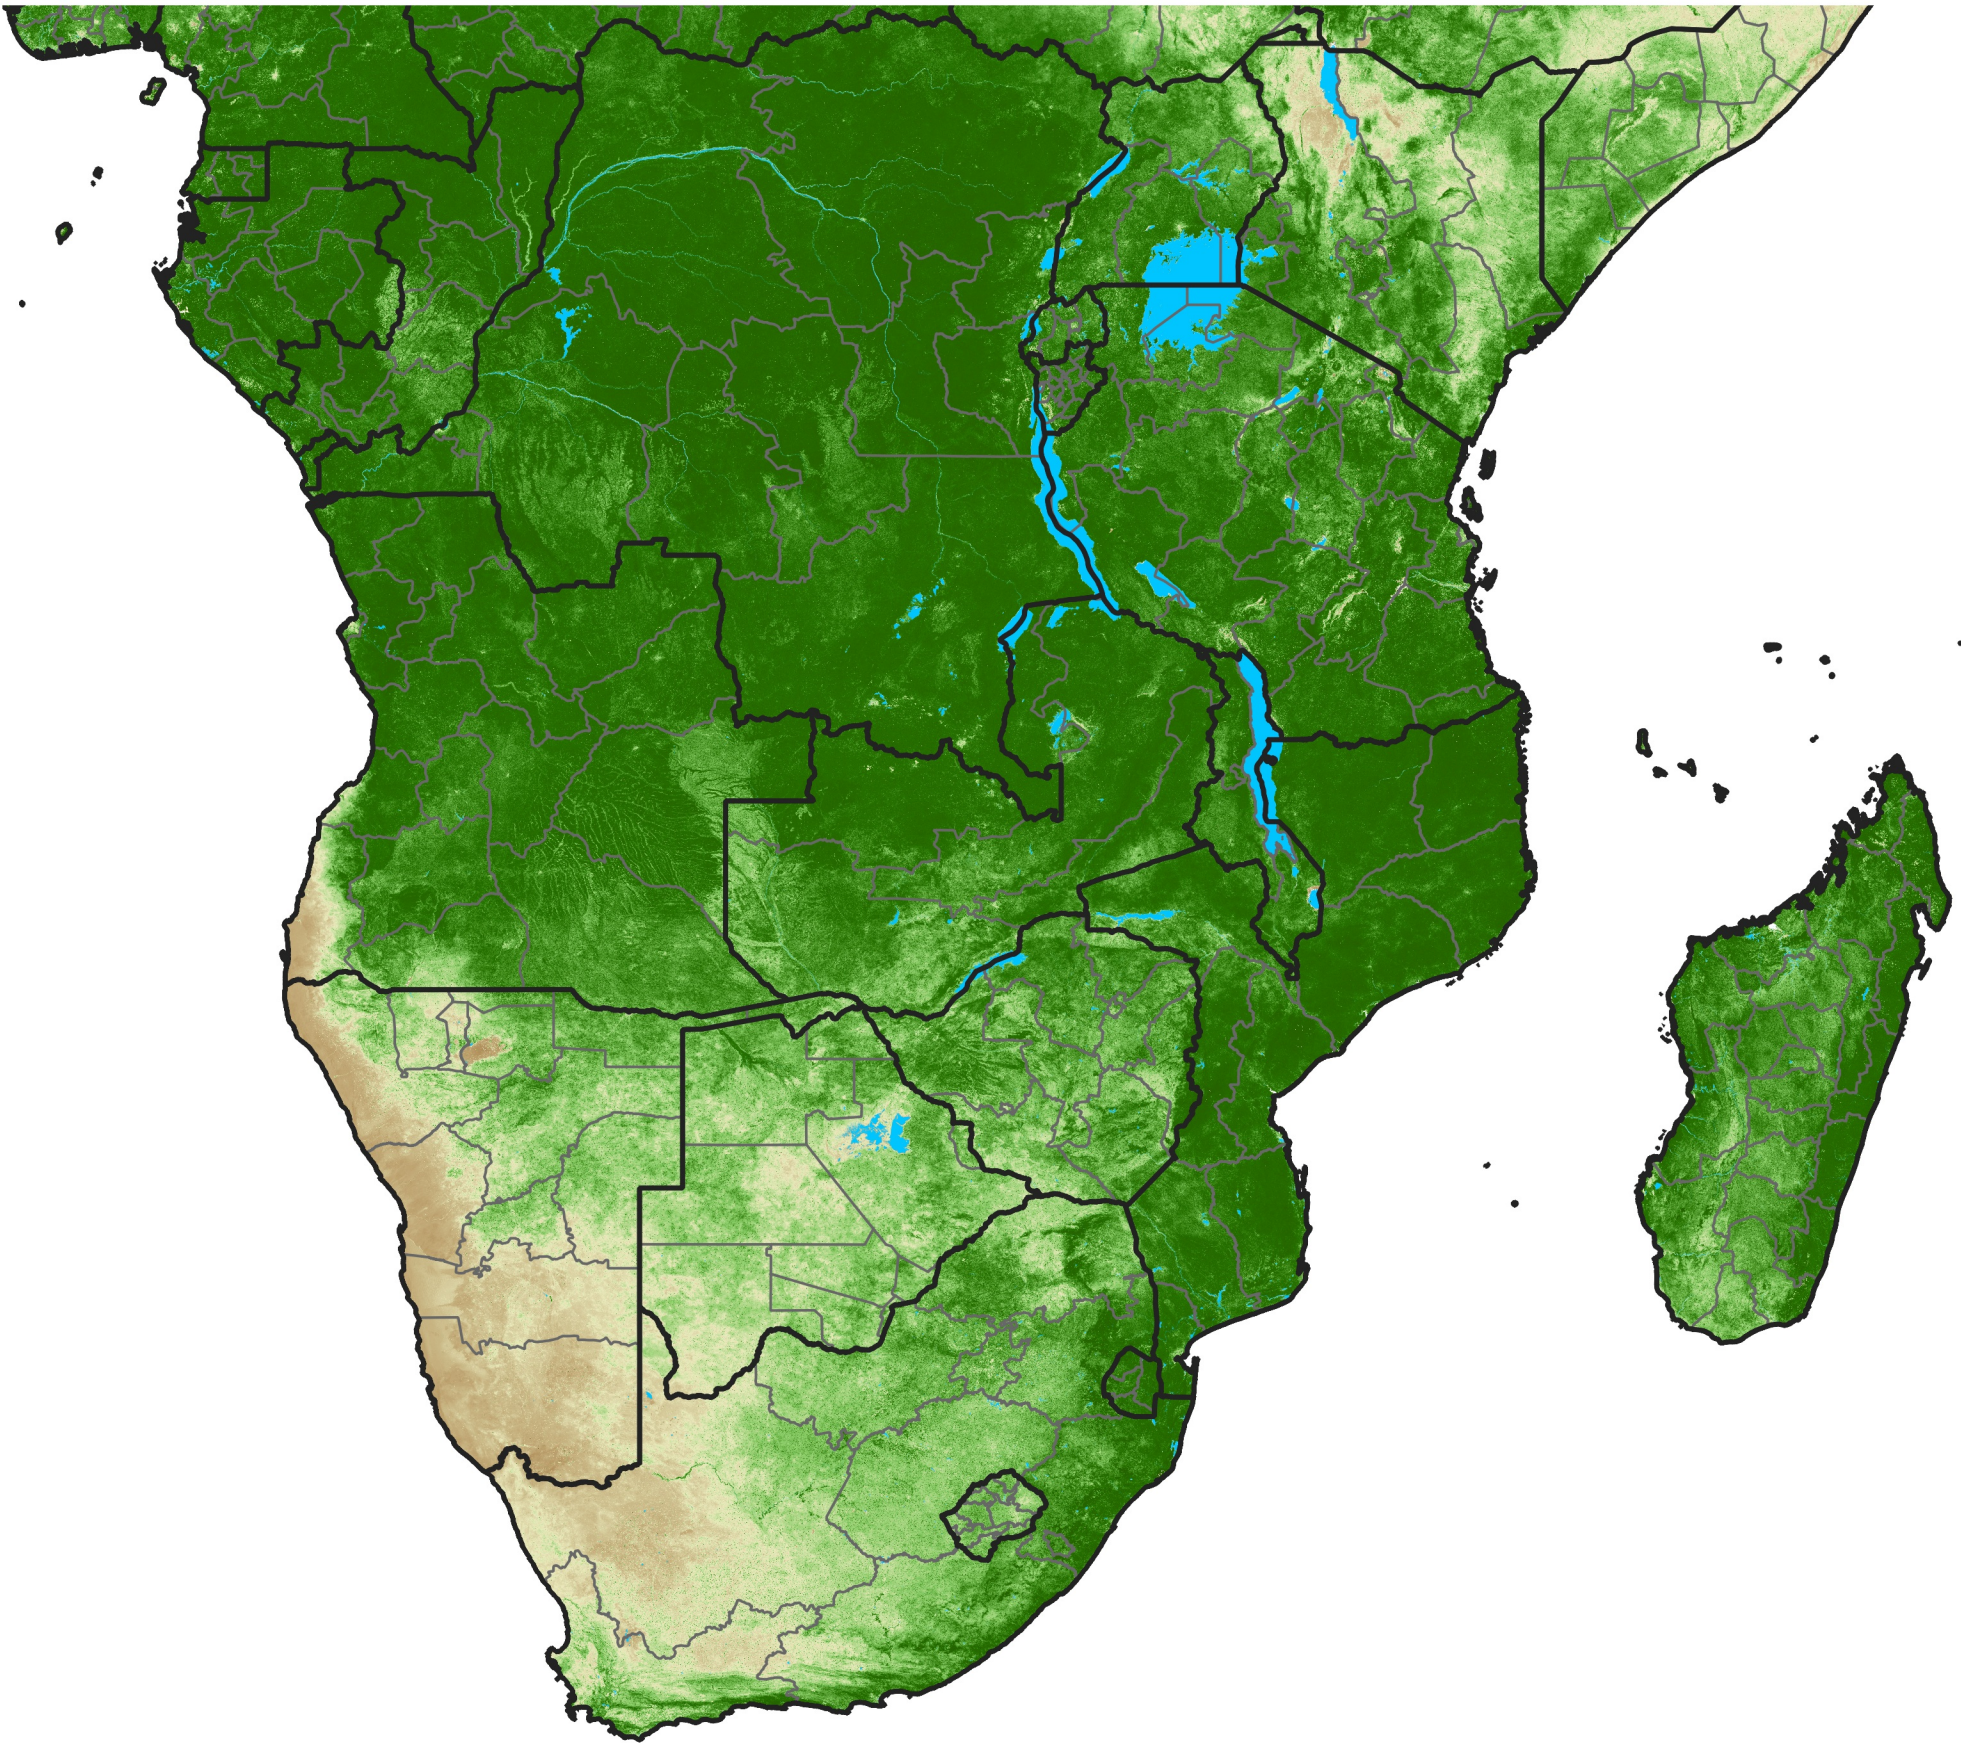

# Southern Africa Temporally Smoothed NDVI

Period 21 / Apr 06 - 15, 2024

NDVI

0.1 0.2 0.3 0.4 0.5 0.6 0.7 0.8 0.9

Sparse

Moderate

Dense