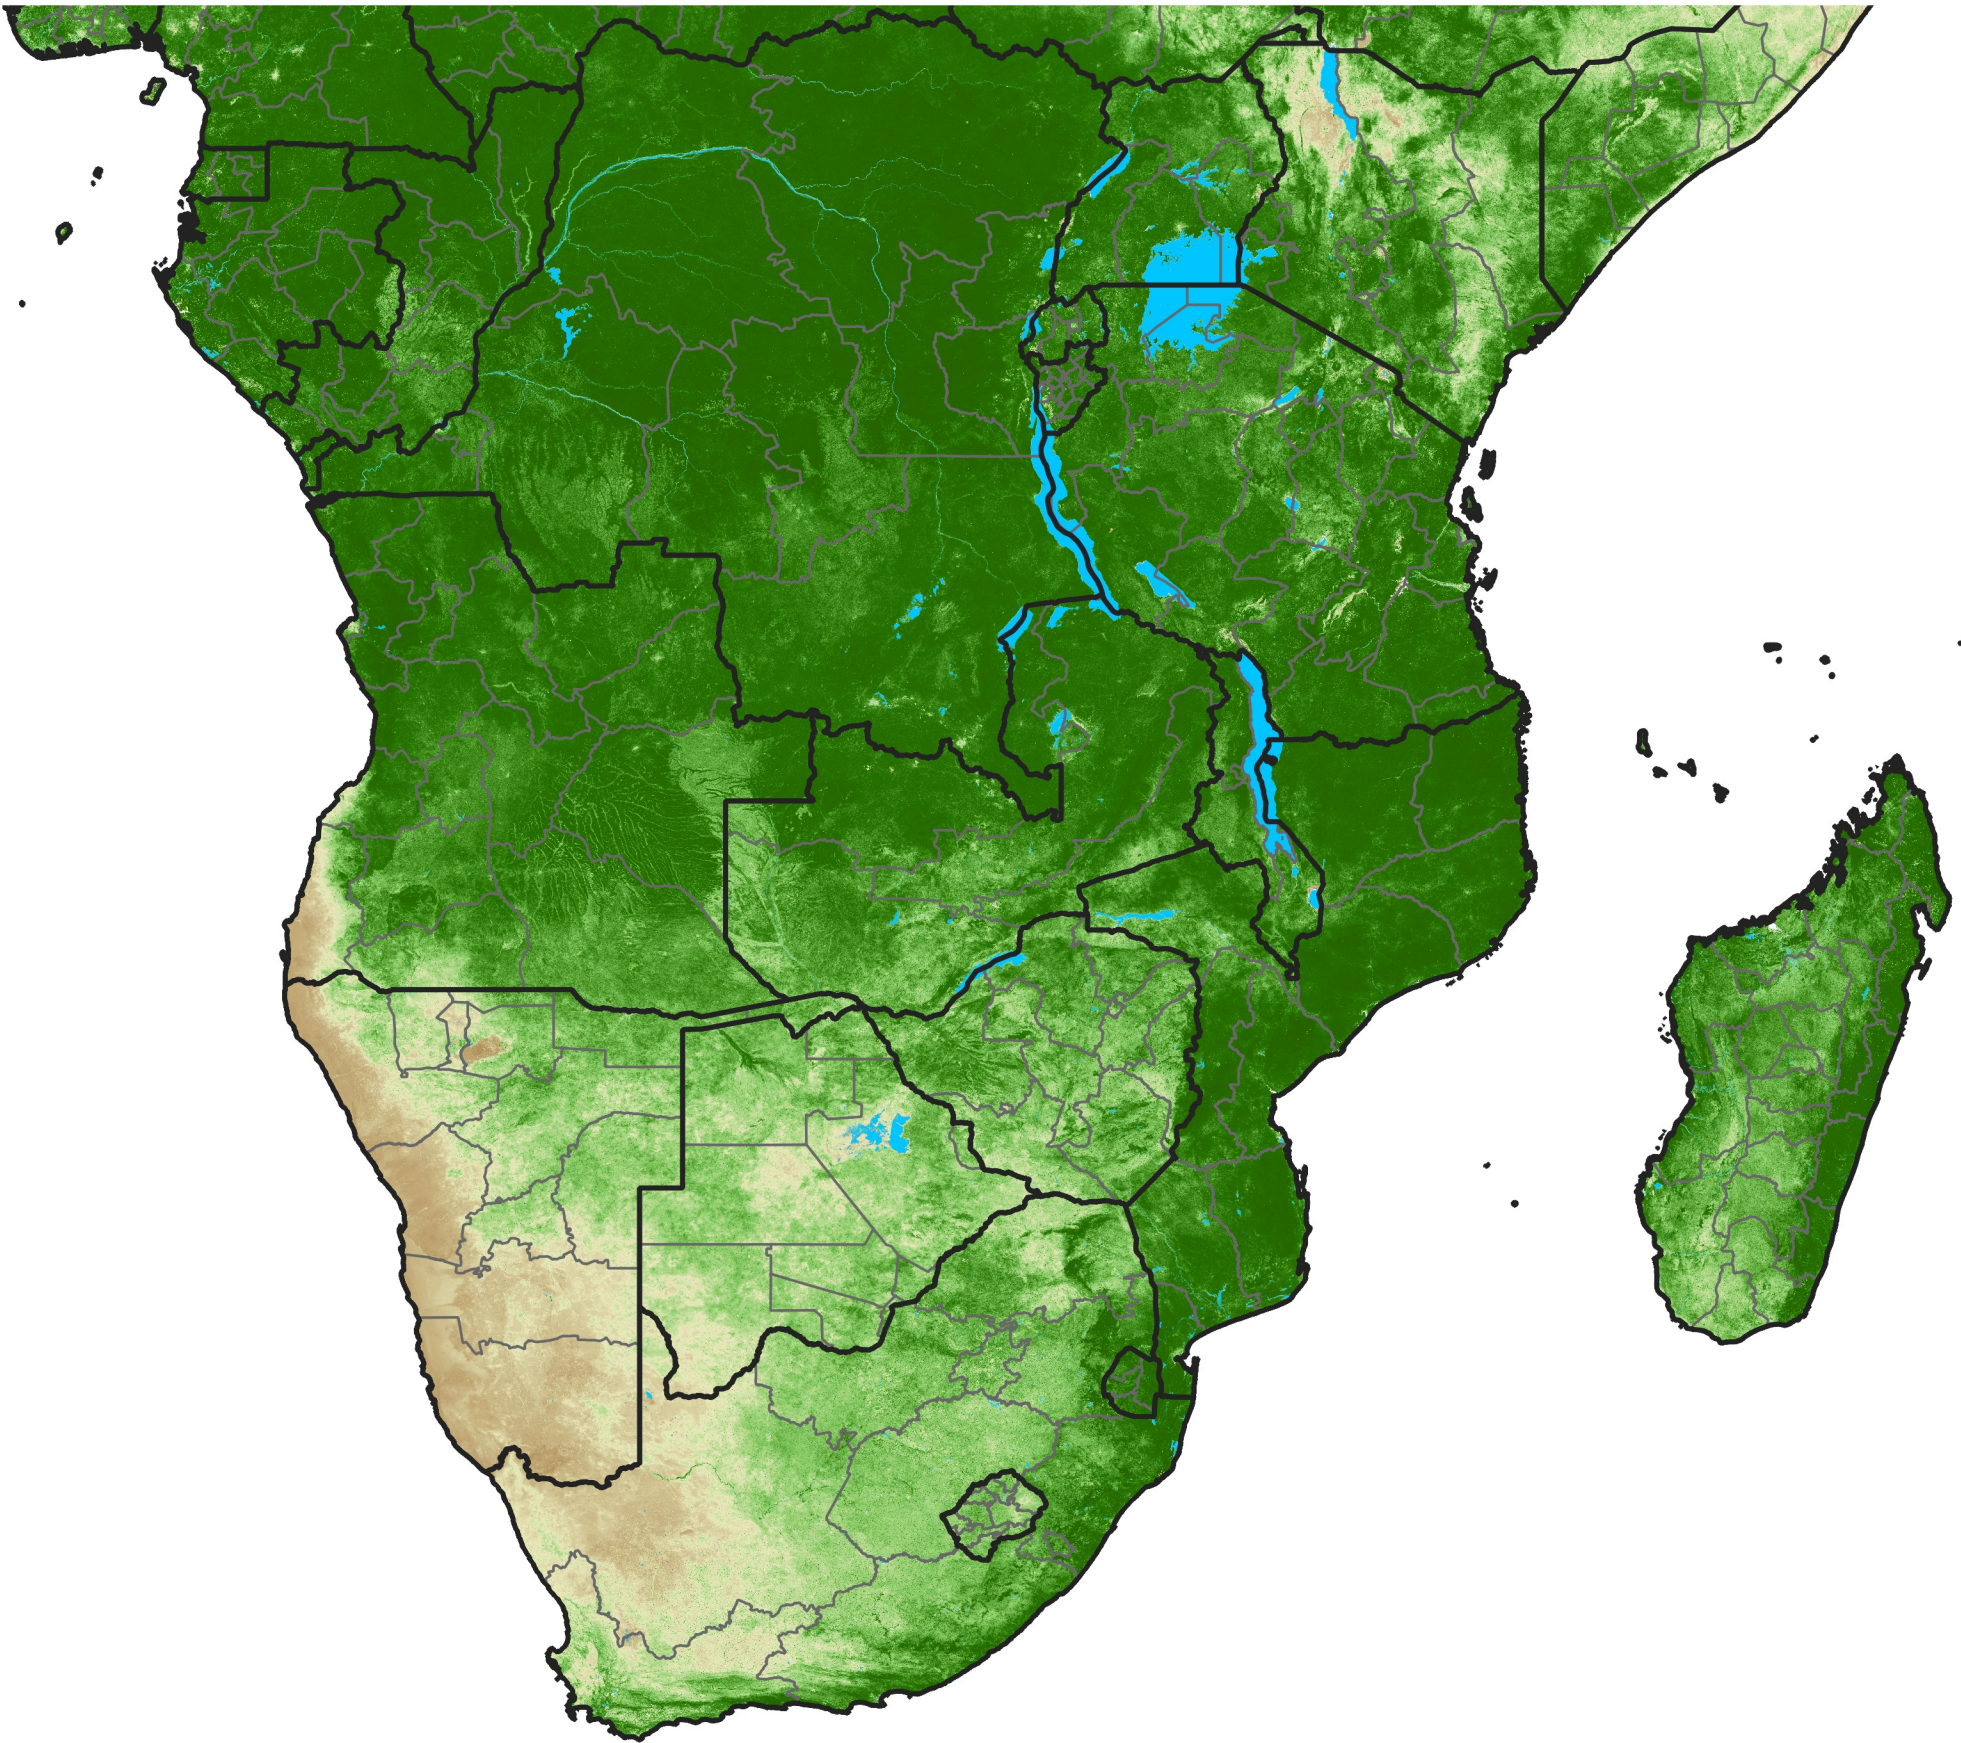

Southern Africa Temporally Smoothed NDVI

Period 24 / Apr 21 - 30, 2024

NDVI

0.1 0.2 0.3 0.4 0.5 0.6 0.7 0.8 0.9

Sparse

Moderate

Dense