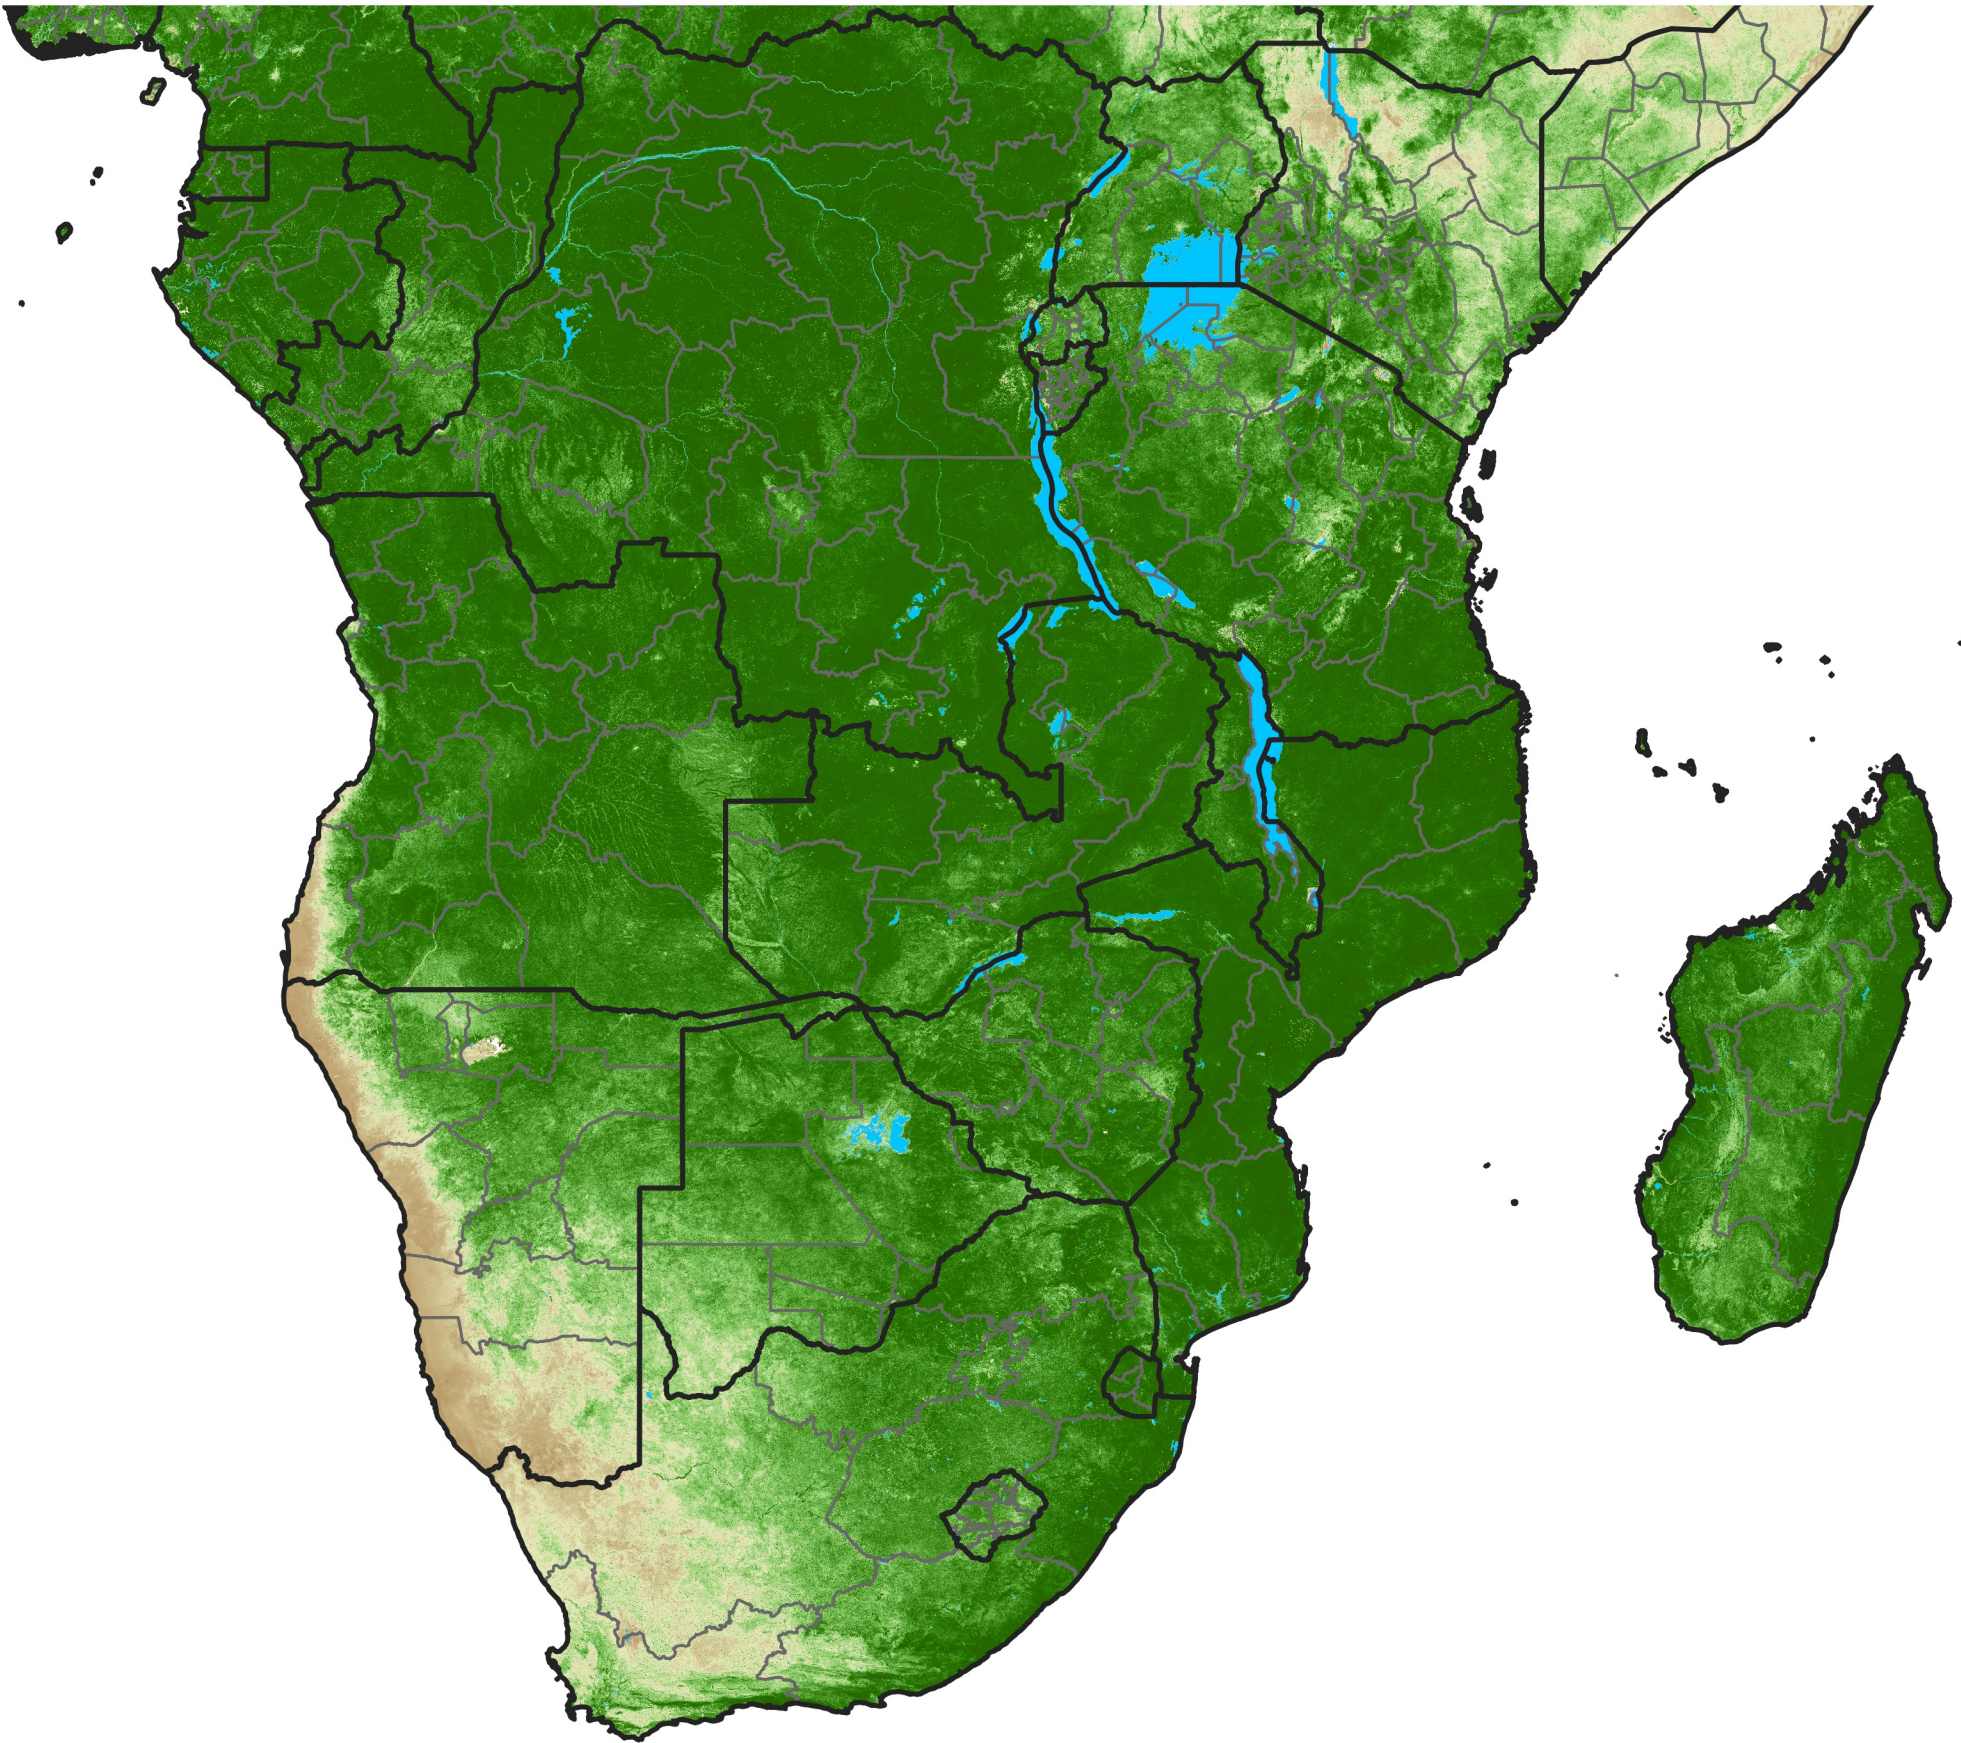

Southern Africa Temporally Smoothed NDVI

Period 20 / Apr 01 - 10, 2025

NDVI

0.1 0.2 0.3 0.4 0.5 0.6 0.7 0.8 0.9

Sparse

Moderate

Dense