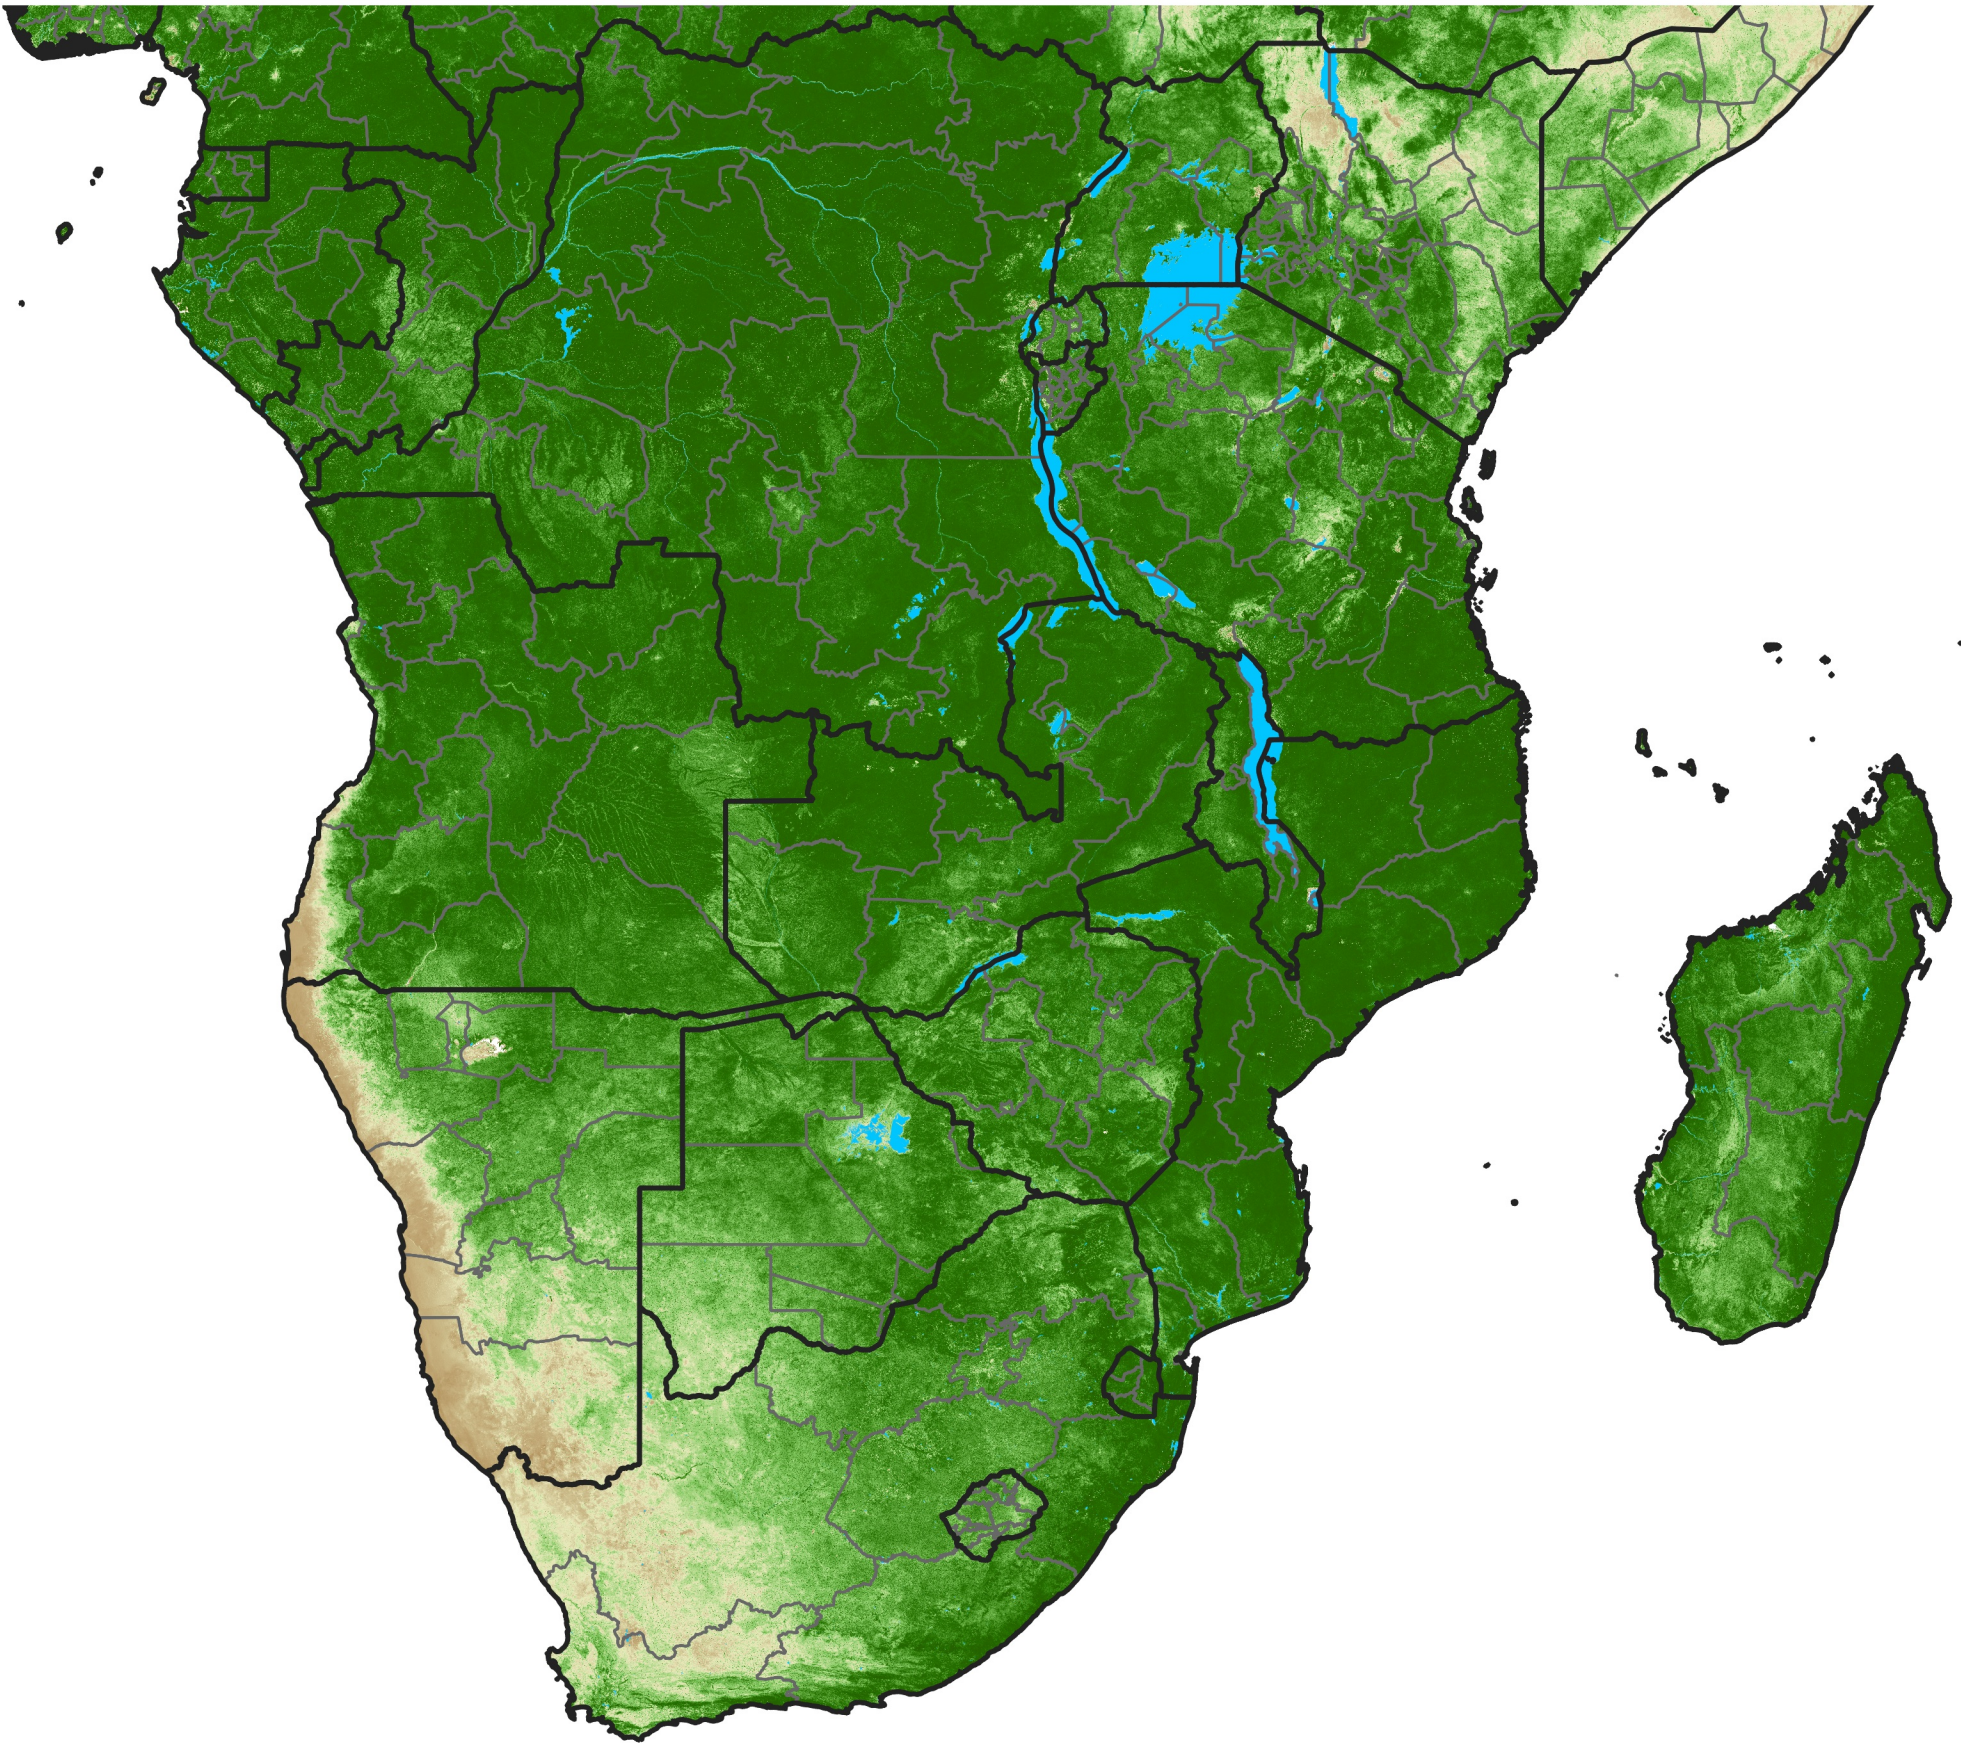

# Southern Africa Temporally Smoothed NDVI

Period 22 / Apr 11 - 20, 2025

NDVI

0.1 0.2 0.3 0.4 0.5 0.6 0.7 0.8 0.9

Sparse

Moderate

Dense