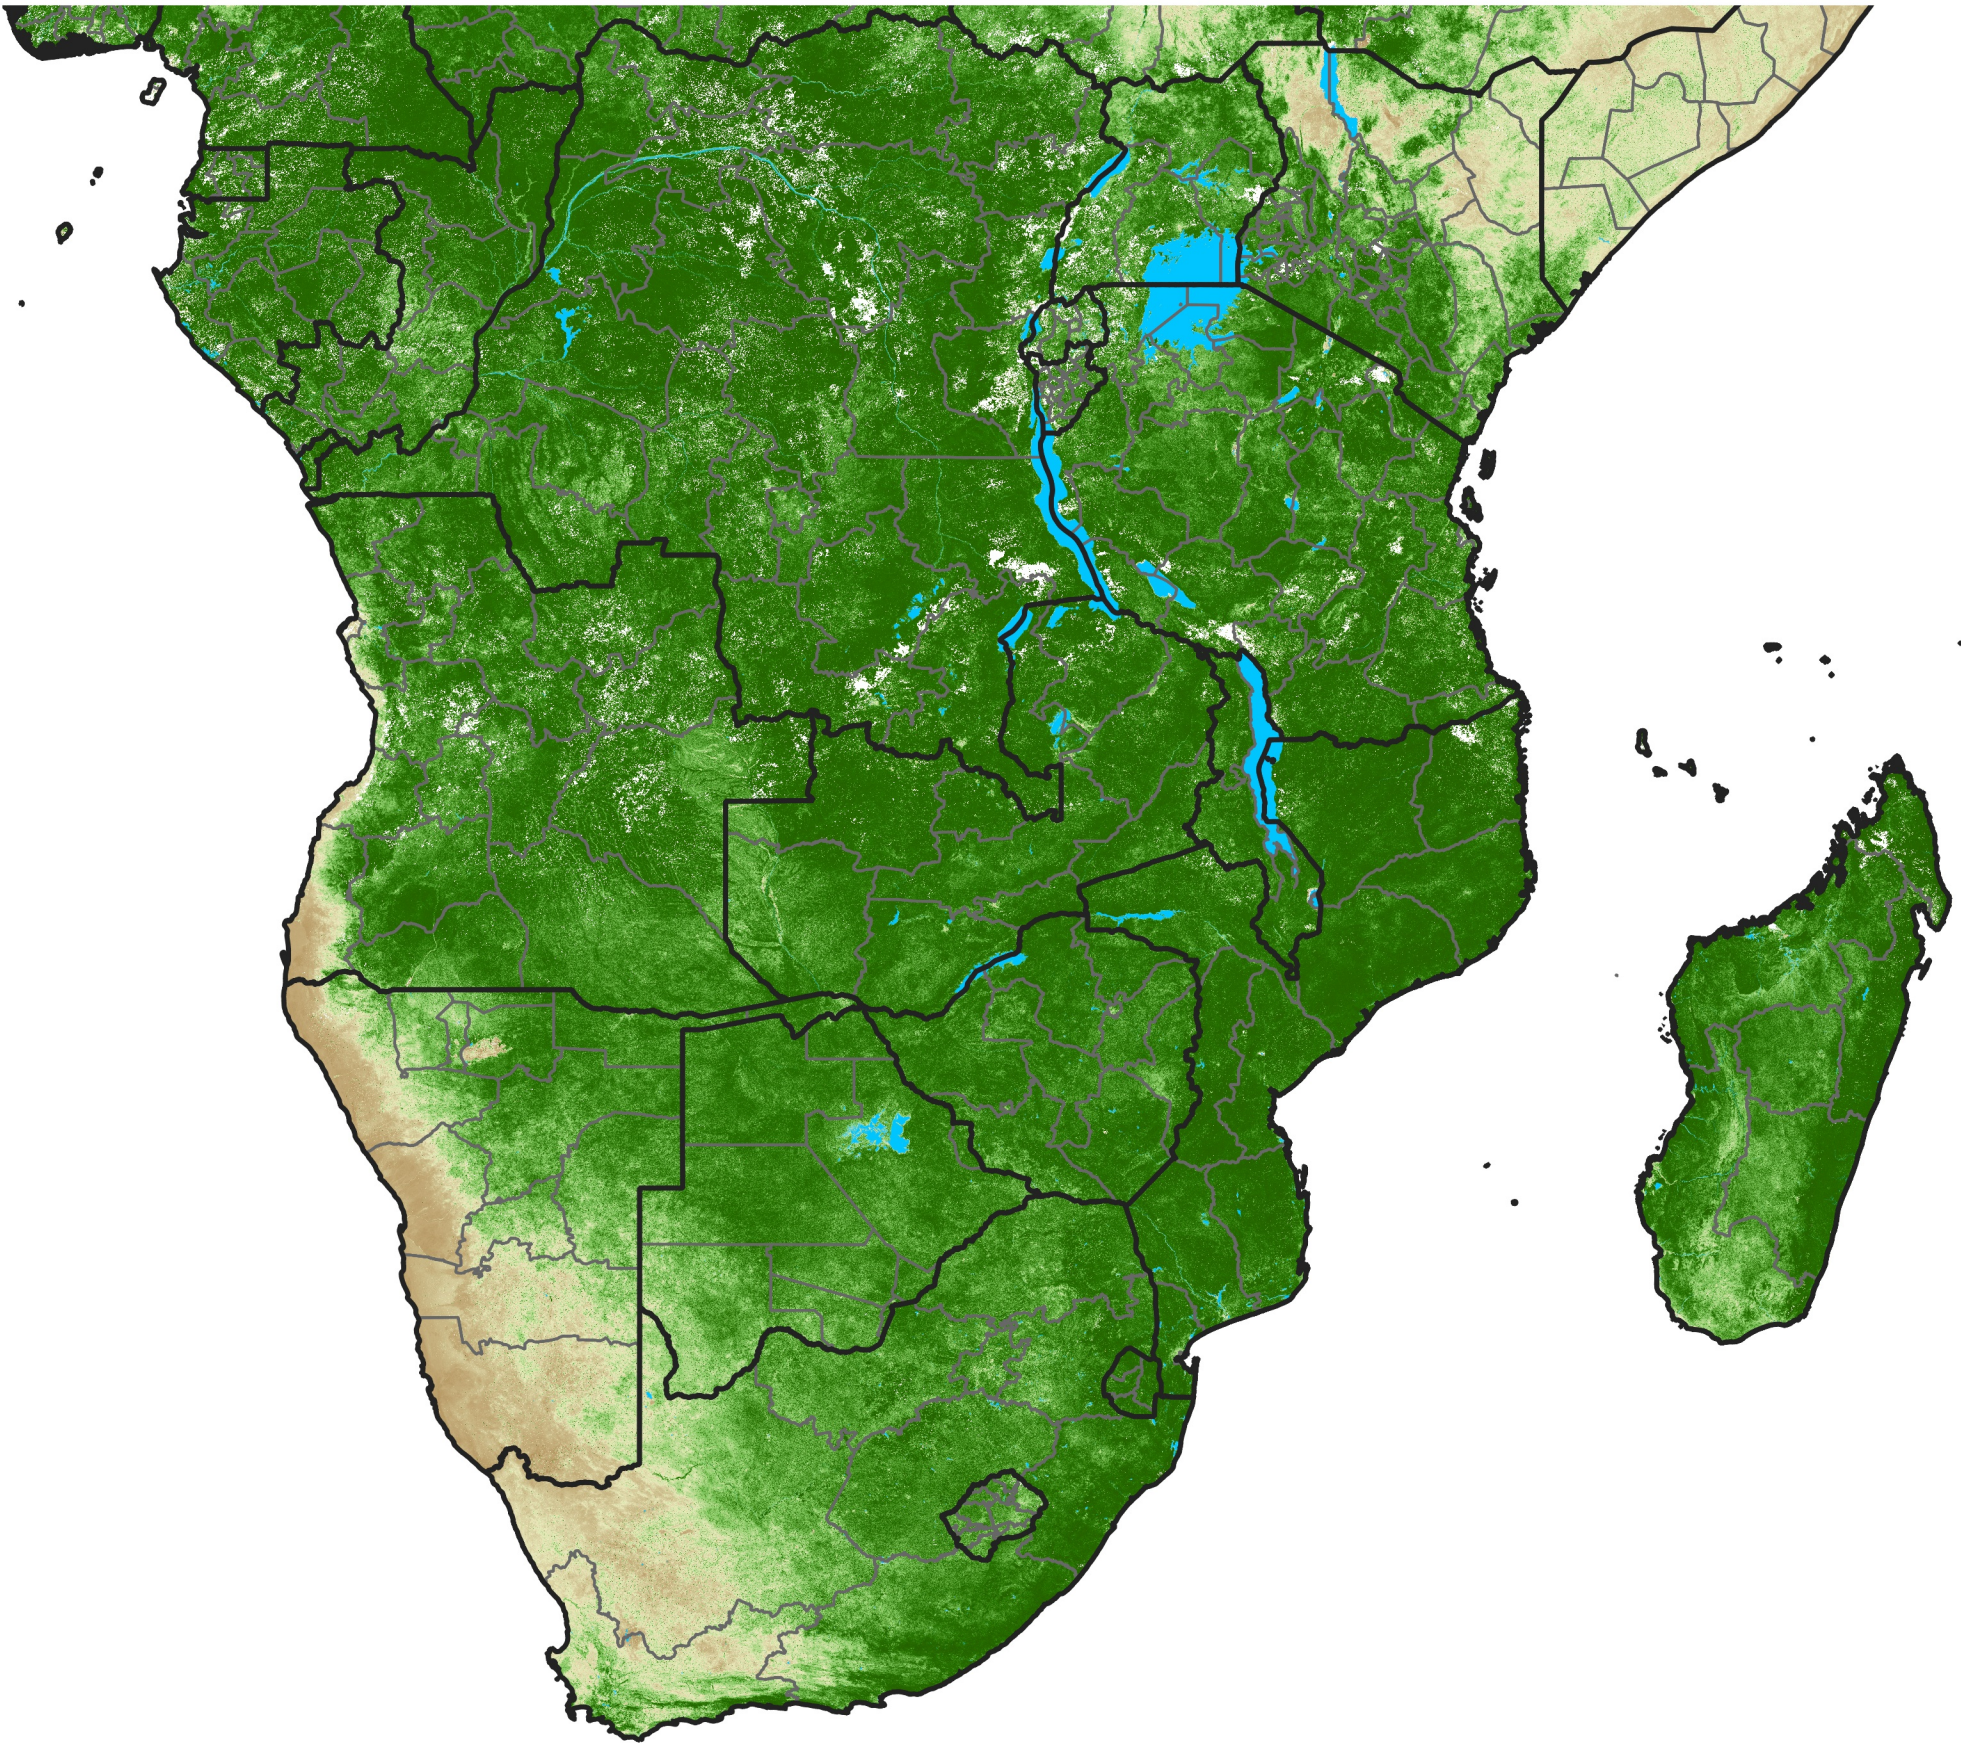

Southern Africa Temporally Smoothed NDVI

Period 18 / Mar 21 - 31, 2026

NDVI

0.1 0.2 0.3 0.4 0.5 0.6 0.7 0.8 0.9

Sparse

Moderate

Dense