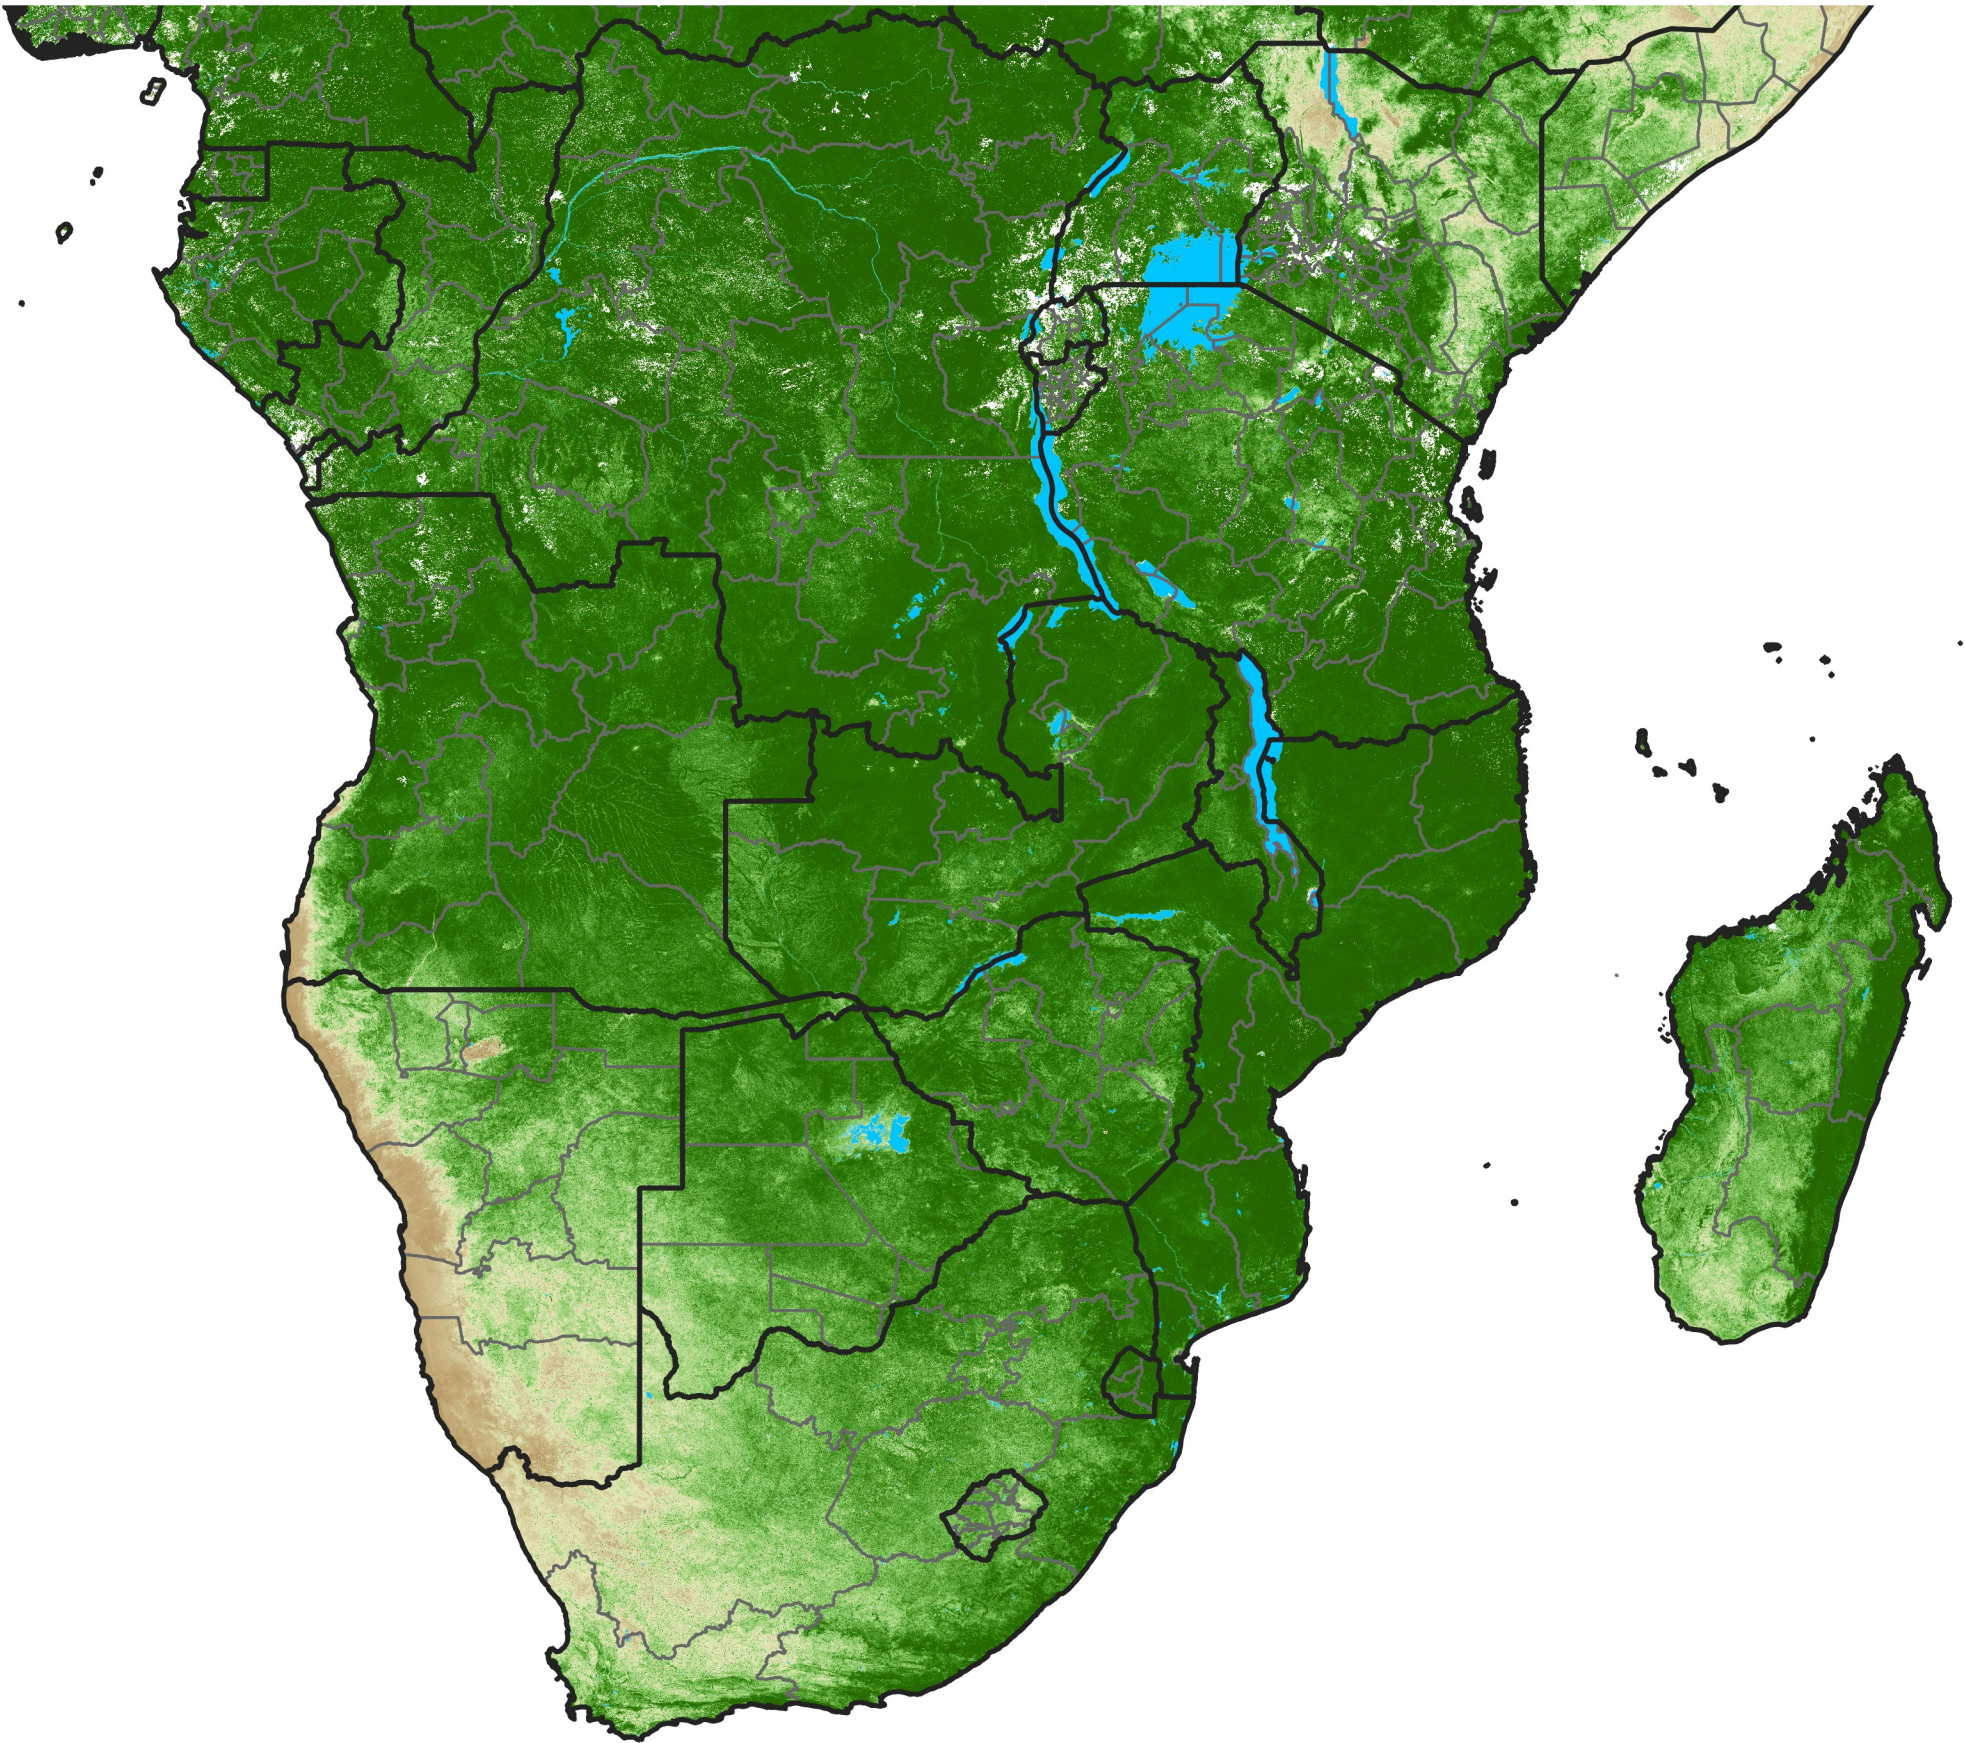

Southern Africa Temporally Smoothed NDVI

Period 25 / Apr 26 - May 05, 2026

NDVI

0.1 0.2 0.3 0.4 0.5 0.6 0.7 0.8 0.9

Sparse

Moderate

Dense