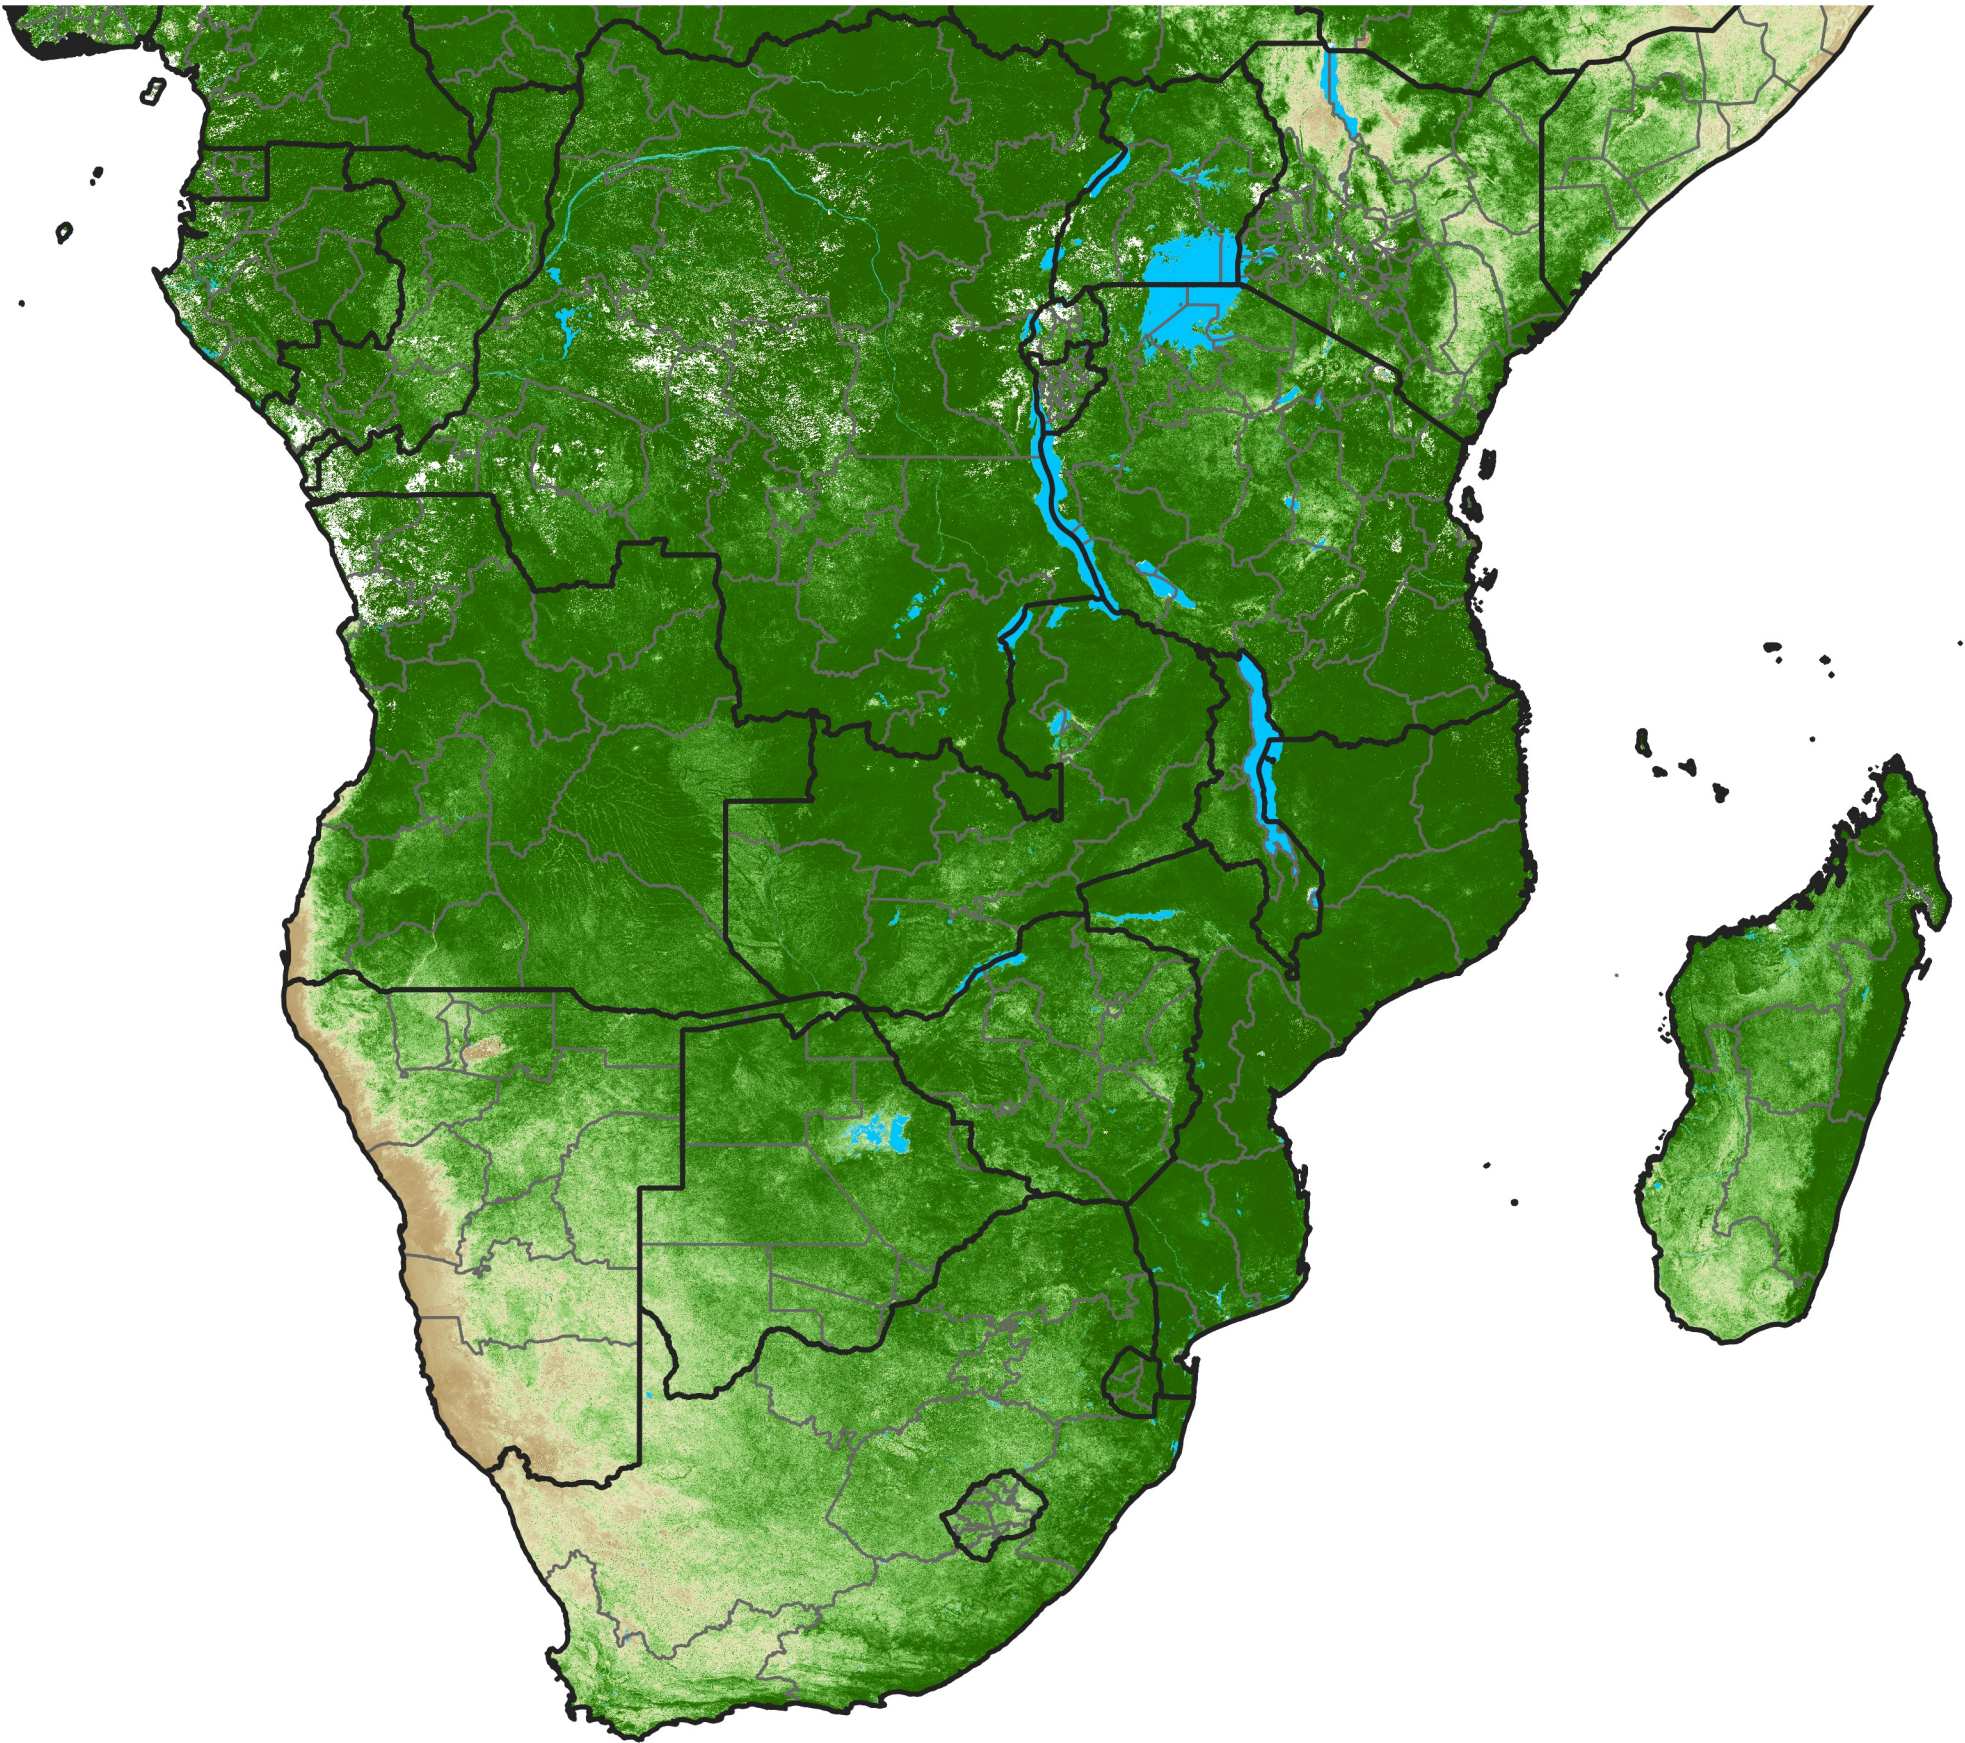

Southern Africa Temporally Smoothed NDVI

Period 26 / May 01 - 10, 2026

NDVI

0.1 0.2 0.3 0.4 0.5 0.6 0.7 0.8 0.9

Sparse

Moderate

Dense