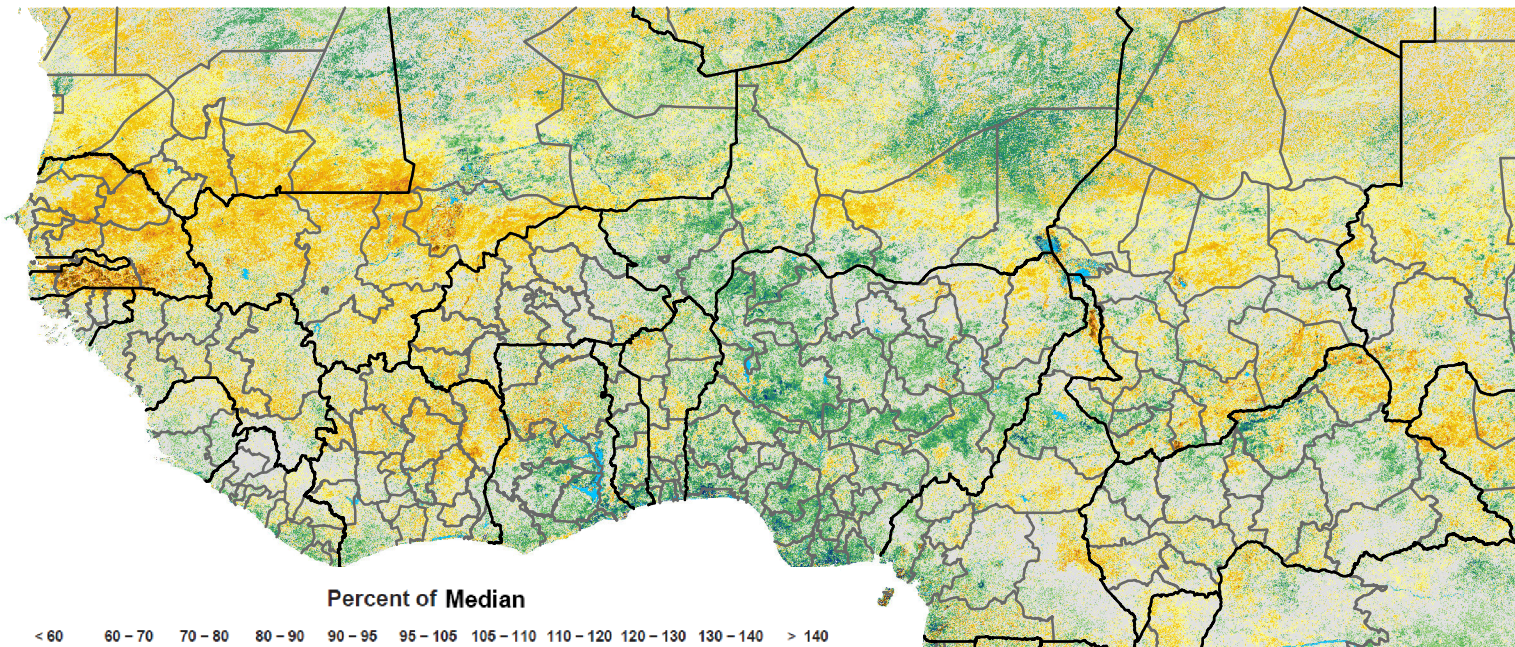

West Africa eMODIS 250m Percent of Median NDVI

Period 02 / Jan 11 - 20, 2003

Percent of Median

< 60 60 - 70 70 - 80 80 - 90 90 - 95 95 - 105 105 - 110 110 - 120 120 - 130 130 - 140 > 140

Map Produced by USGS/EROS