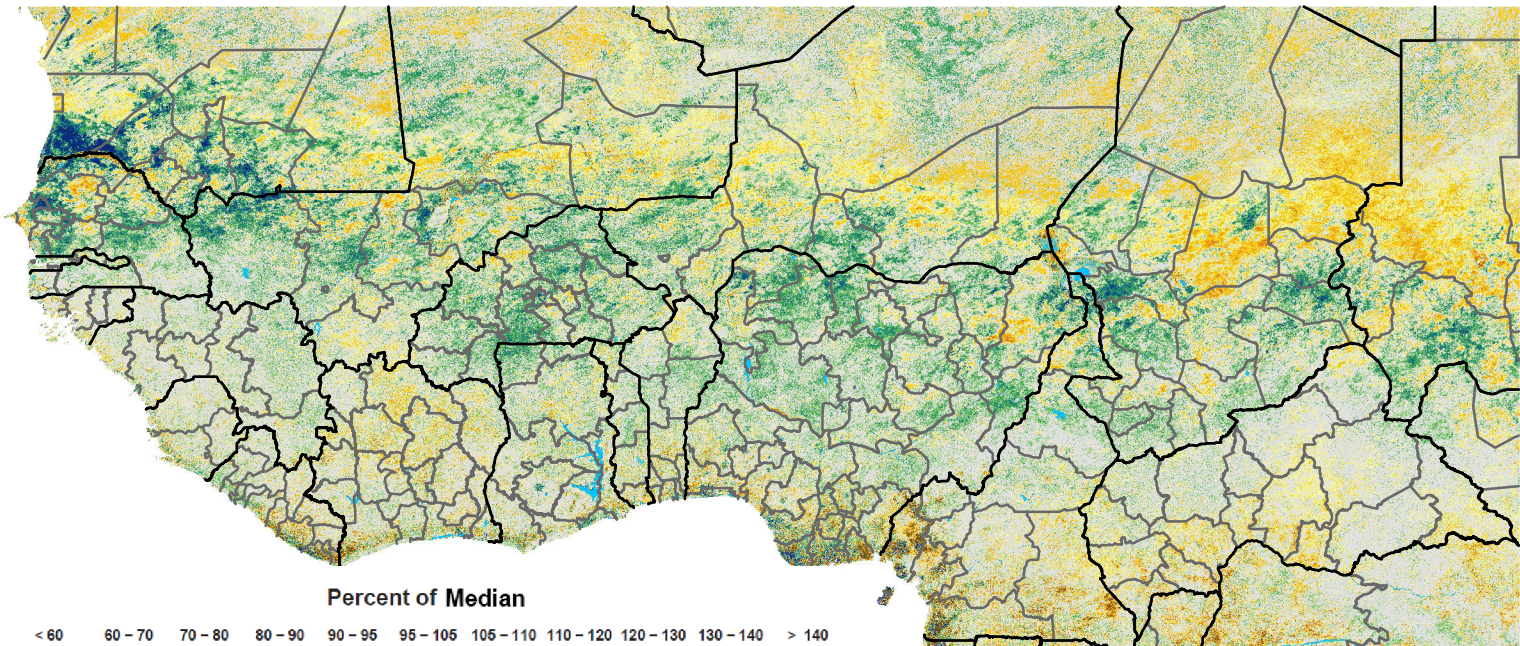

# West Africa eMODIS 250m Percent of Median NDVI

Period 31 / Nov 01 - 10, 2003

Percent of Median

< 60 60 - 70 70 - 80 80 - 90 90 - 95 95 - 105 105 - 110 110 - 120 120 - 130 130 - 140 > 140

Map Produced by USGS/EROS