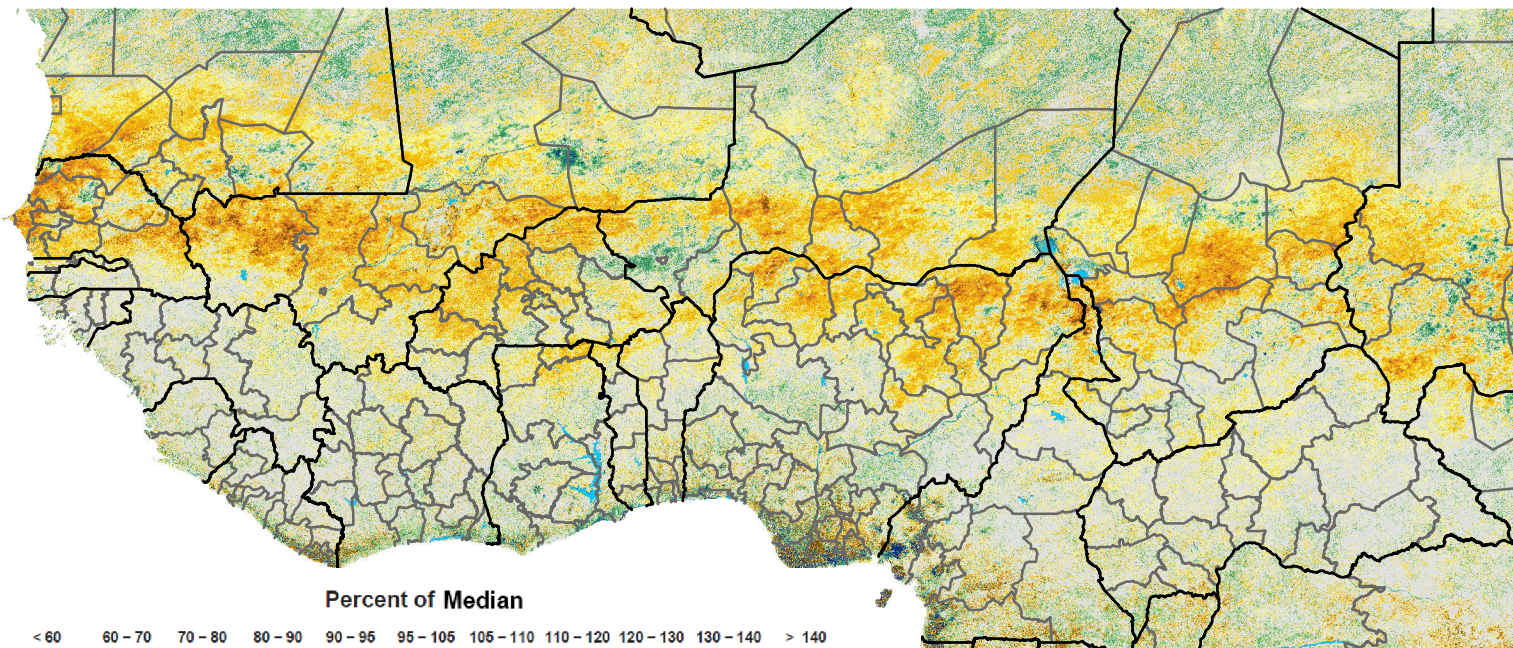

West Africa eMODIS 250m Percent of Median NDVI

Period 30 / Oct 21 - 31, 2004

Percent of Median

< 60 60 - 70 70 - 80 80 - 90 90 - 95 95 - 105 105 - 110 110 - 120 120 - 130 130 - 140 > 140

Map Produced by USGS/EROS