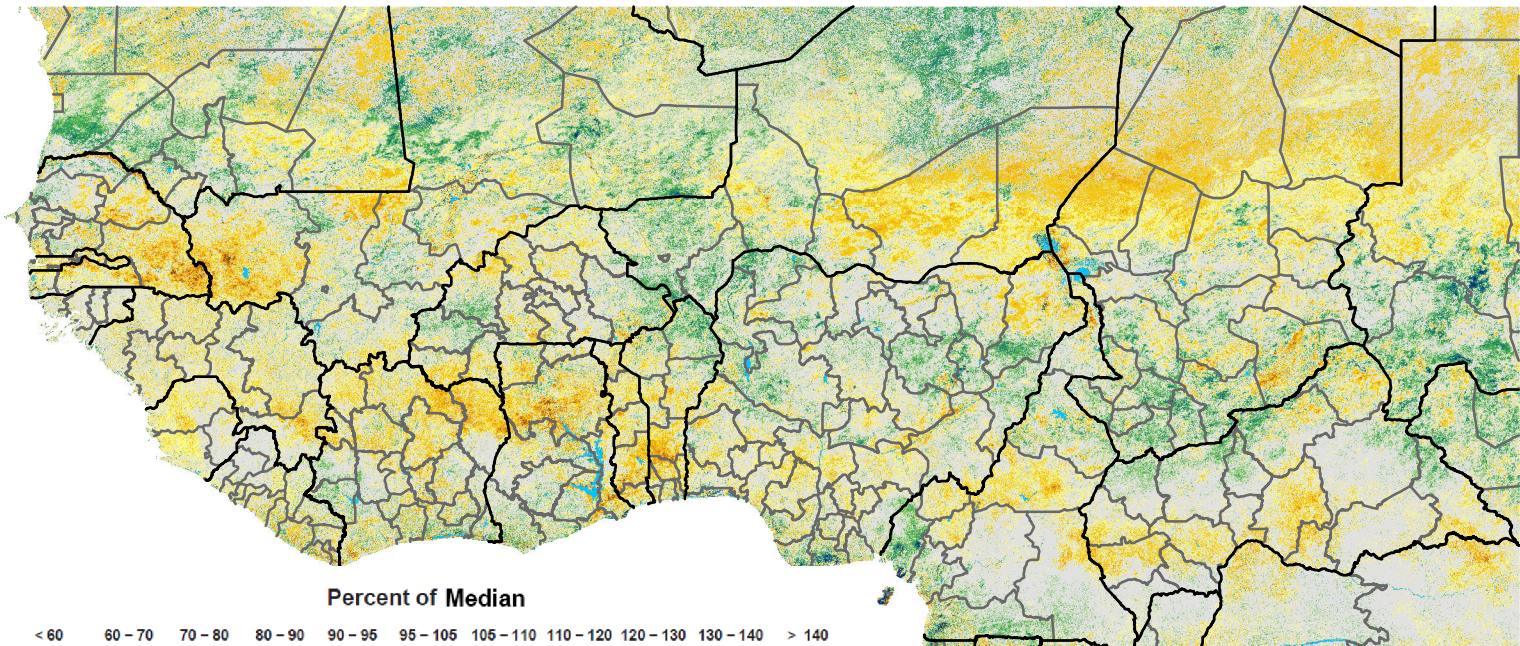

West Africa eMODIS 250m Percent of Median NDVI

Period 36 / Dec 21 - 31, 2006

Map Produced by USGS/EROS