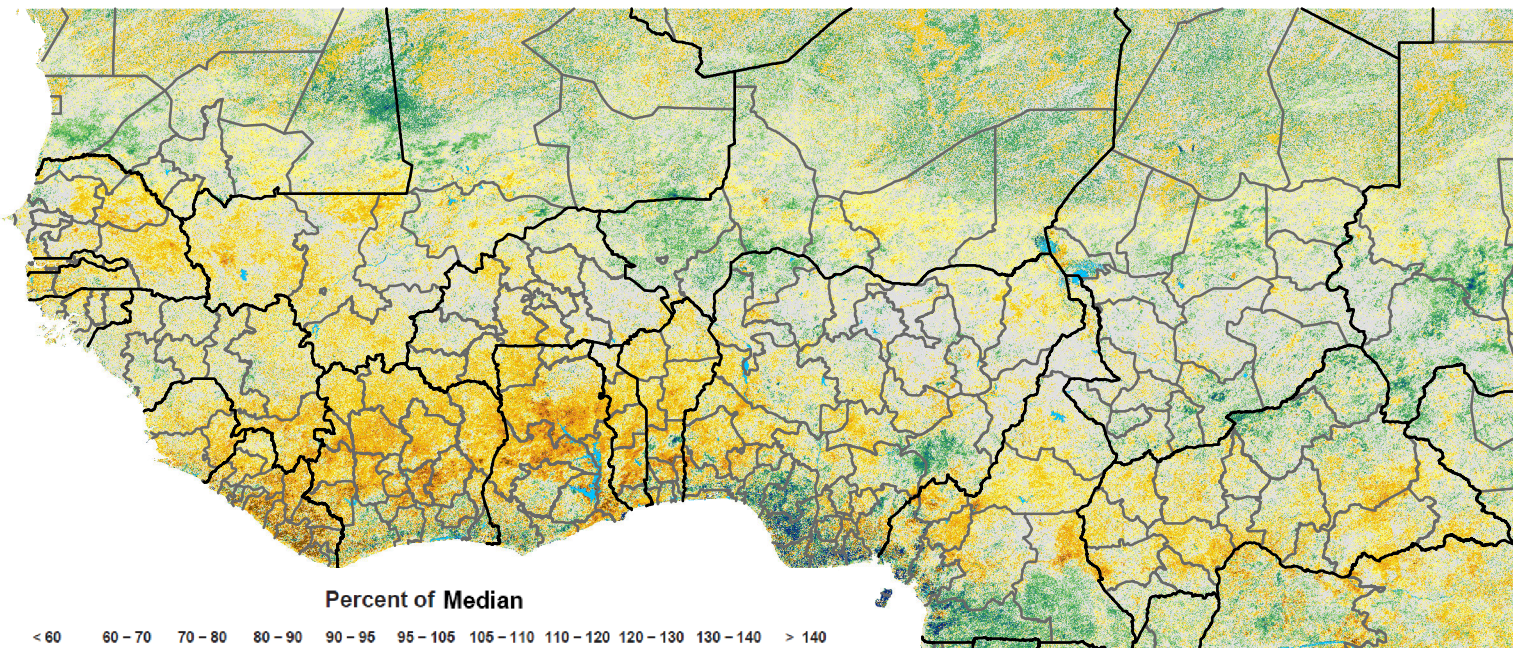

# West Africa eMODIS 250m Percent of Median NDVI

Period 08 / Mar 11 - 20, 2007

Percent of Median

< 60 60 - 70 70 - 80 80 - 90 90 - 95 95 - 105 105 - 110 110 - 120 120 - 130 130 - 140 > 140

Map Produced by USGS/EROS