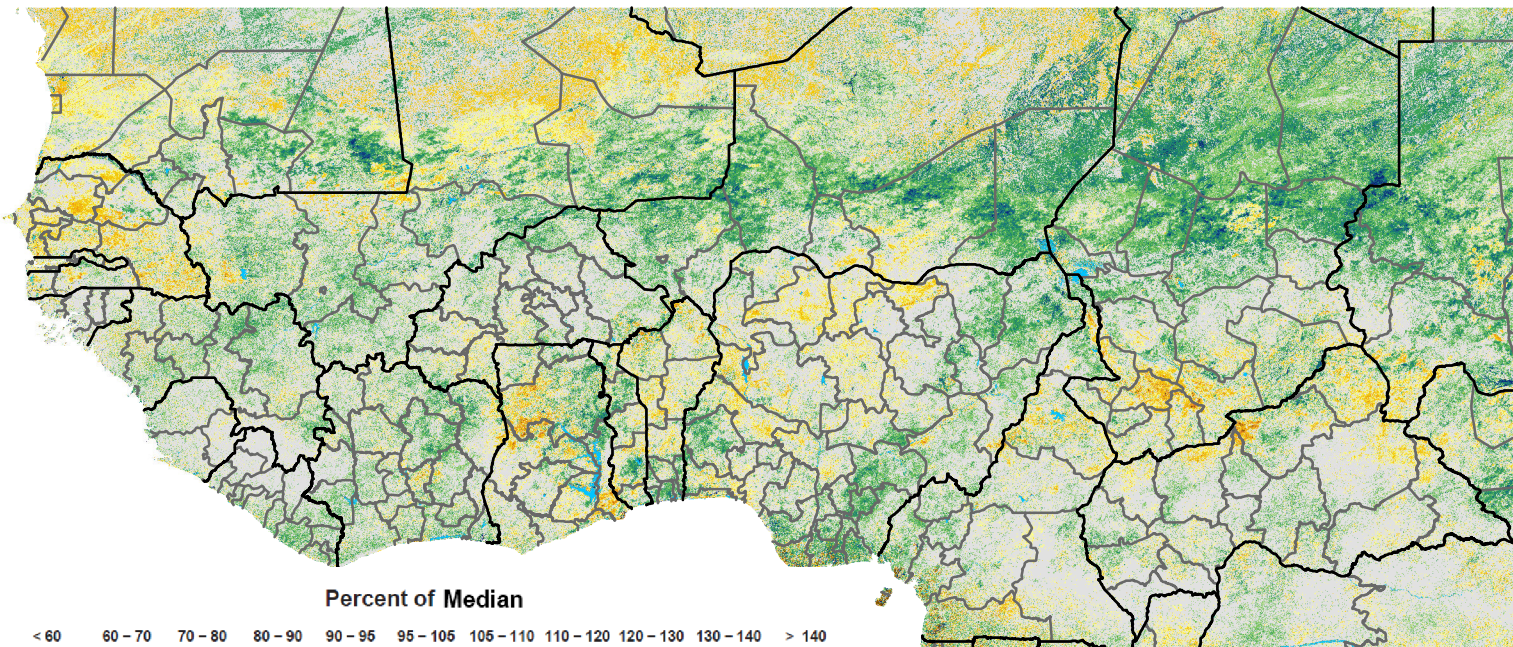

# West Africa eMODIS 250m Percent of Median NDVI

Period 01 / Jan 01 - 10, 2008

Percent of Median

< 60 60 - 70 70 - 80 80 - 90 90 - 95 95 - 105 105 - 110 110 - 120 120 - 130 130 - 140 > 140

Map Produced by USGS/EROS