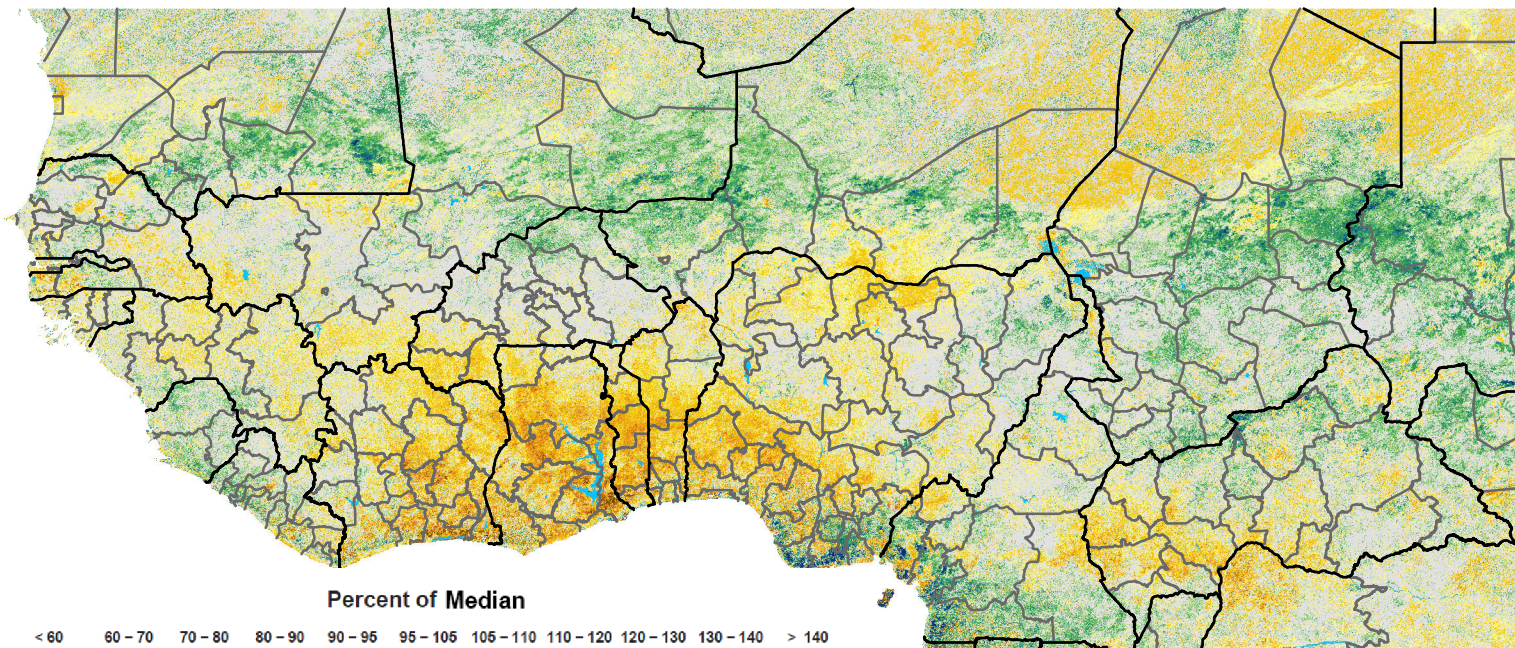

West Africa eMODIS 250m Percent of Median NDVI

Period 06 / Feb 21 - 29, 2008

Percent of Median

< 60 60 - 70 70 - 80 80 - 90 90 - 95 95 - 105 105 - 110 110 - 120 120 - 130 130 - 140 > 140

Map Produced by USGS/EROS