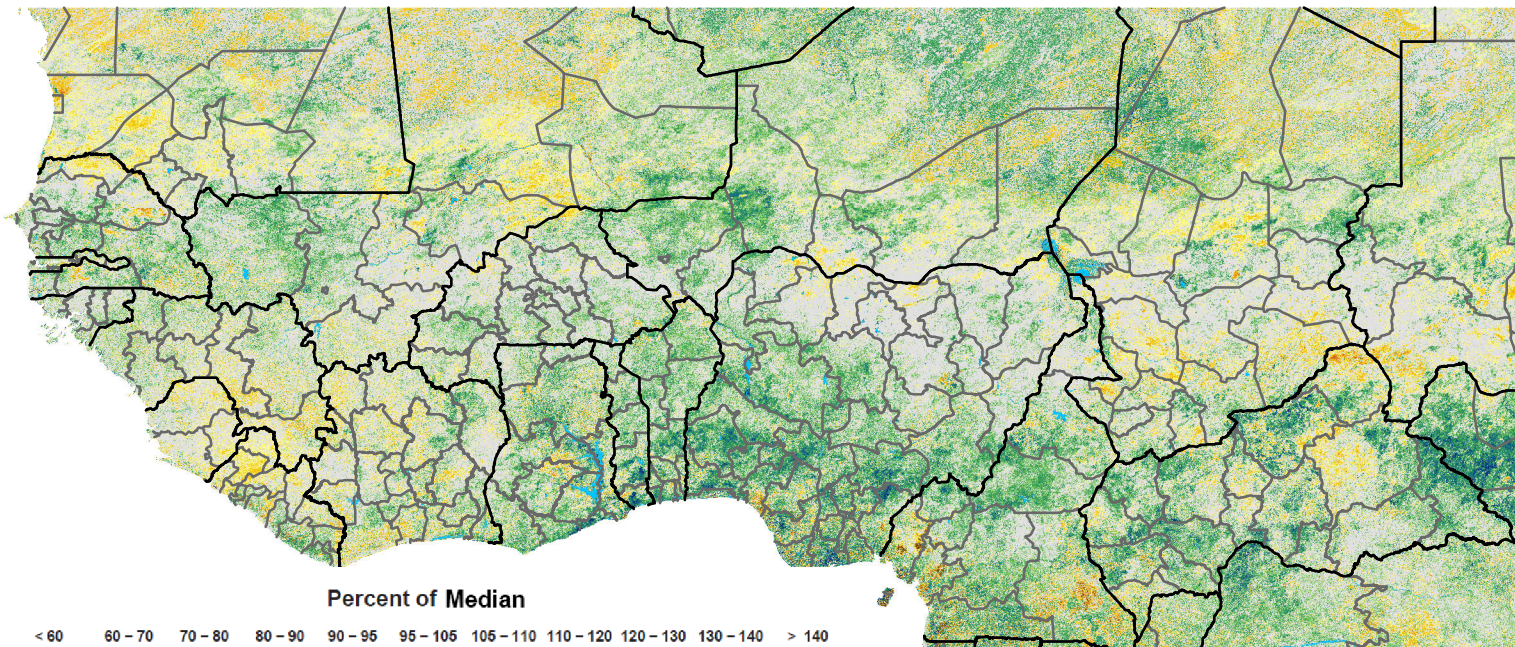

West Africa eMODIS 250m Percent of Median NDVI

Period 03 / Jan 21 - 31, 2009

Percent of Median

< 60 60 - 70 70 - 80 80 - 90 90 - 95 95 - 105 105 - 110 110 - 120 120 - 130 130 - 140 > 140

Map Produced by USGS/EROS