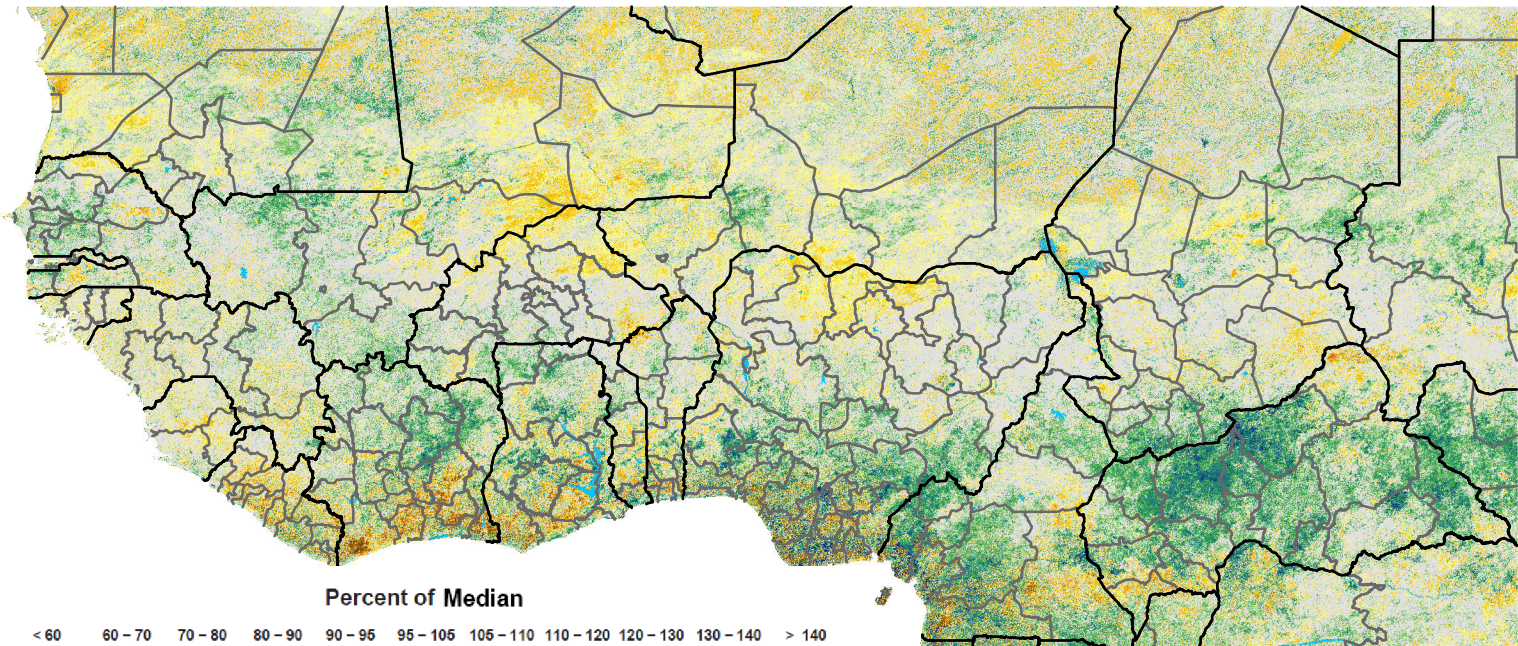

West Africa eMODIS 250m Percent of Median NDVI

Period 06 / Feb 21 - 28, 2009

Percent of Median

< 60 60 - 70 70 - 80 80 - 90 90 - 95 95 - 105 105 - 110 110 - 120 120 - 130 130 - 140 > 140

Map Produced by USGS/EROS