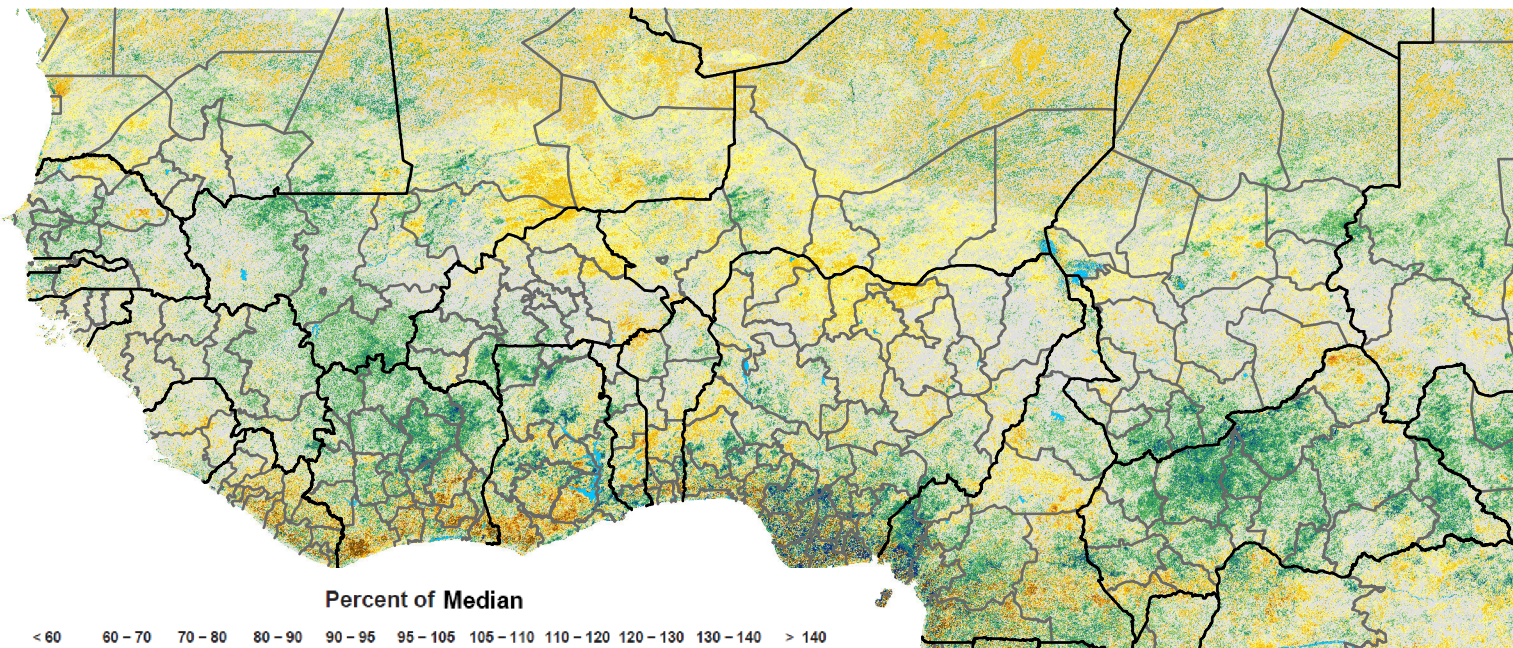

West Africa eMODIS 250m Percent of Median NDVI

Period 07 / Mar 01 - 10, 2009

Percent of Median

< 60 60 - 70 70 - 80 80 - 90 90 - 95 95 - 105 105 - 110 110 - 120 120 - 130 130 - 140 > 140

Map Produced by USGS/EROS