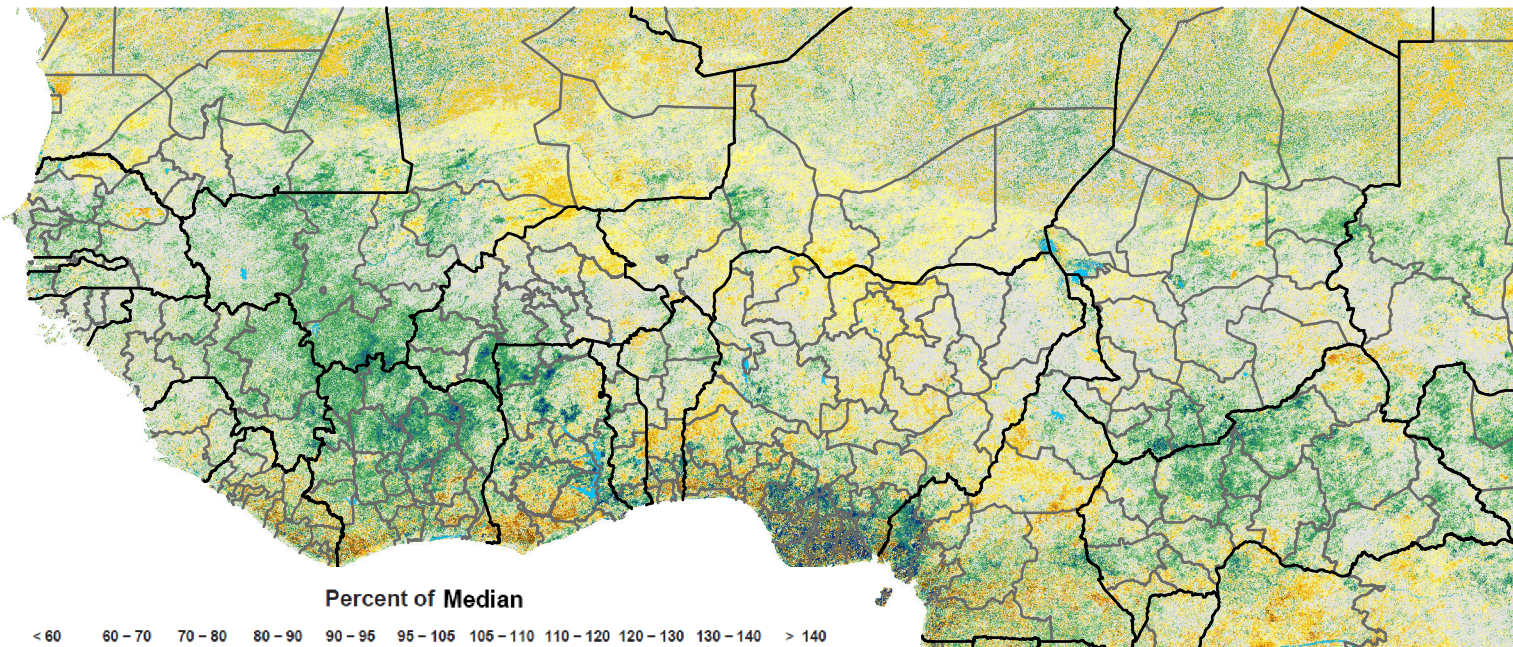

West Africa eMODIS 250m Percent of Median NDVI

Period 08 / Mar 11 - 20, 2009

Percent of Median

< 60 60 - 70 70 - 80 80 - 90 90 - 95 95 - 105 105 - 110 110 - 120 120 - 130 130 - 140 > 140

Map Produced by USGS/EROS