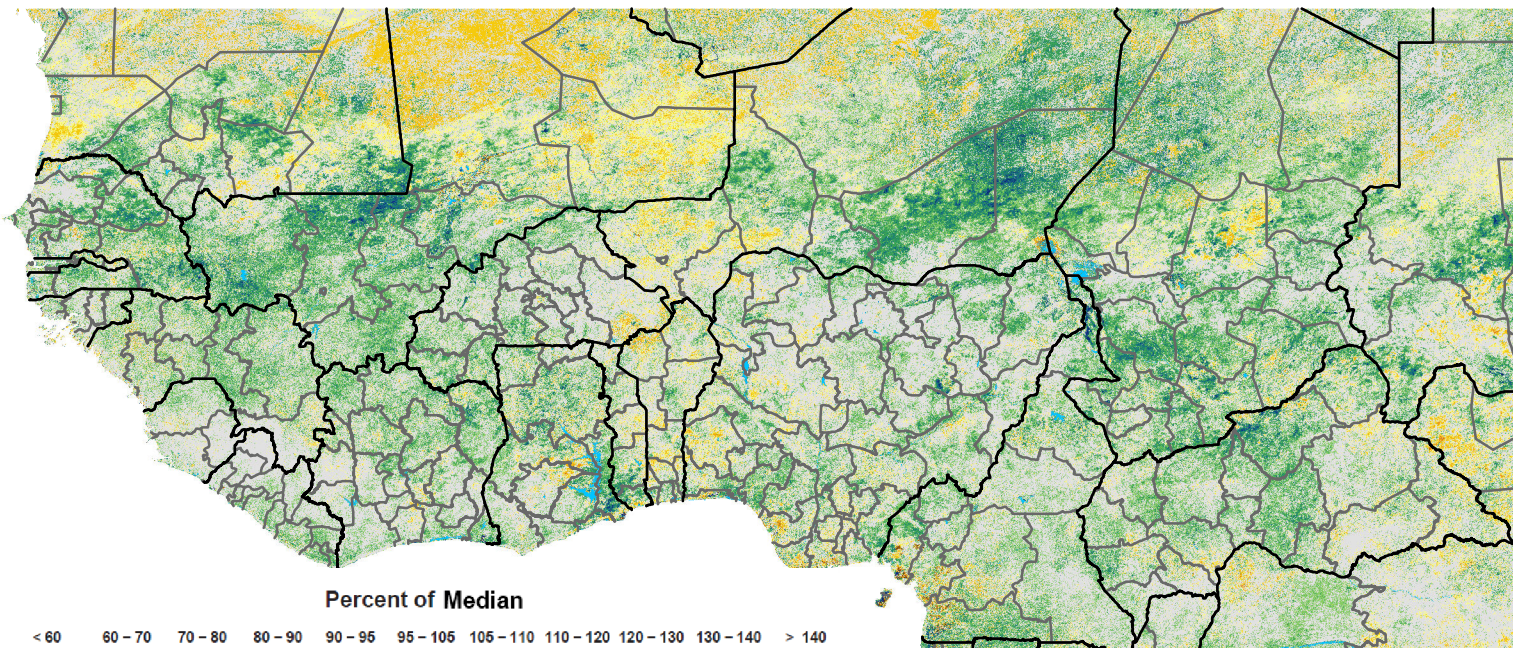

# West Africa eMODIS 250m Percent of Median NDVI

Period 02 / Jan 11 - 20, 2013

Percent of Median

- < 60
- 60 - 70
- 70 - 80
- 80 - 90
- 90 - 95
- 95 - 105
- 105 - 110
- 110 - 120
- 120 - 130
- 130 - 140
- > 140