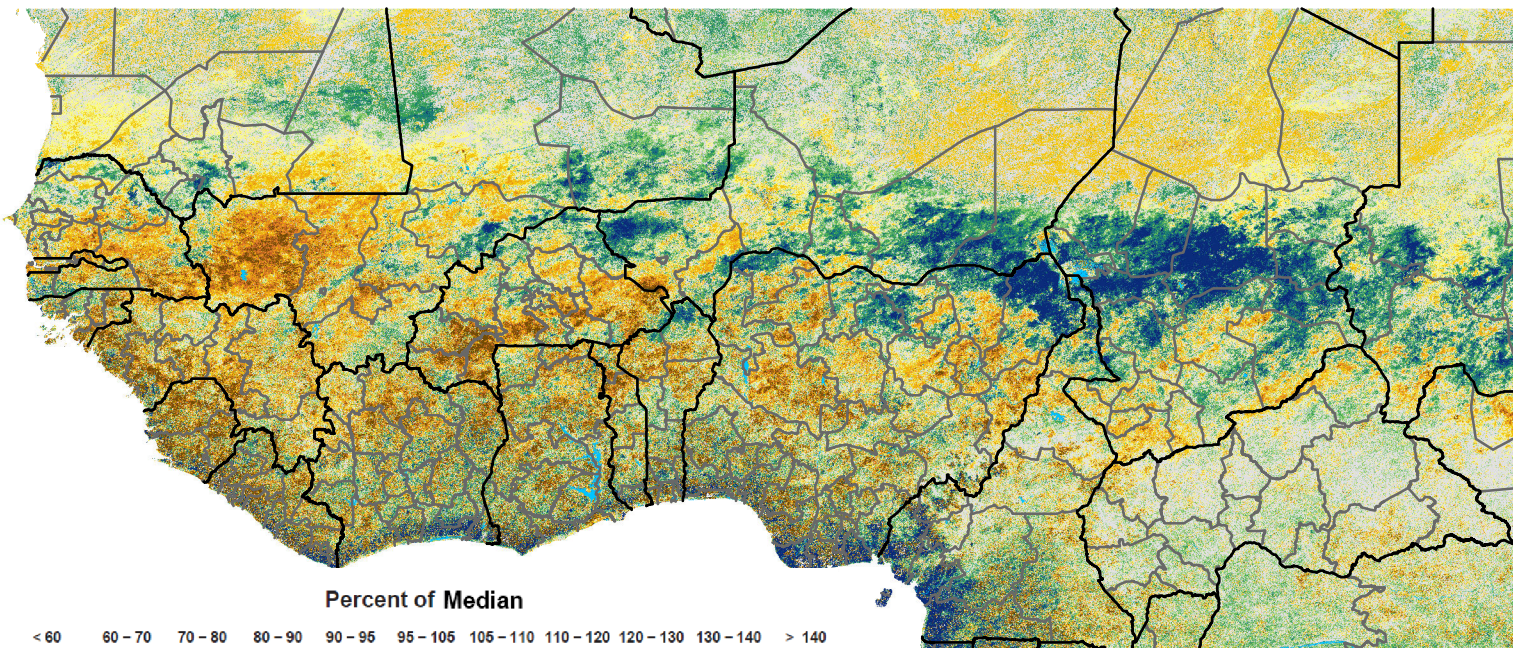

West Africa eMODIS 250m Percent of Median NDVI

Period 19 / Jul 01 - 10, 2018

Percent of Median

< 60 60 - 70 70 - 80 80 - 90 90 - 95 95 - 105 105 - 110 110 - 120 120 - 130 130 - 140 > 140

Map Produced by USGS/EROS