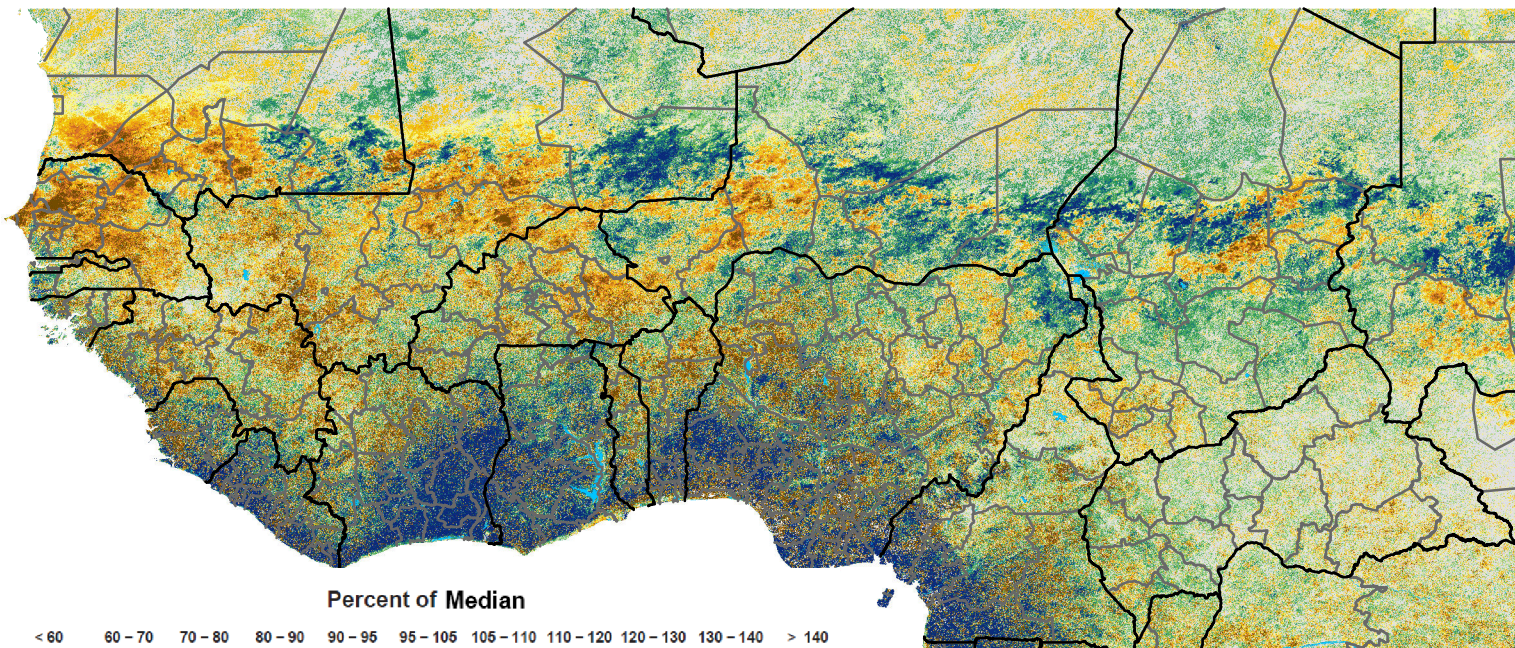

# West Africa eMODIS 250m Percent of Median NDVI

Period 23 / Aug 11 - 20, 2018

Percent of Median

< 60 60 - 70 70 - 80 80 - 90 90 - 95 95 - 105 105 - 110 110 - 120 120 - 130 130 - 140 > 140

Map Produced by USGS/EROS