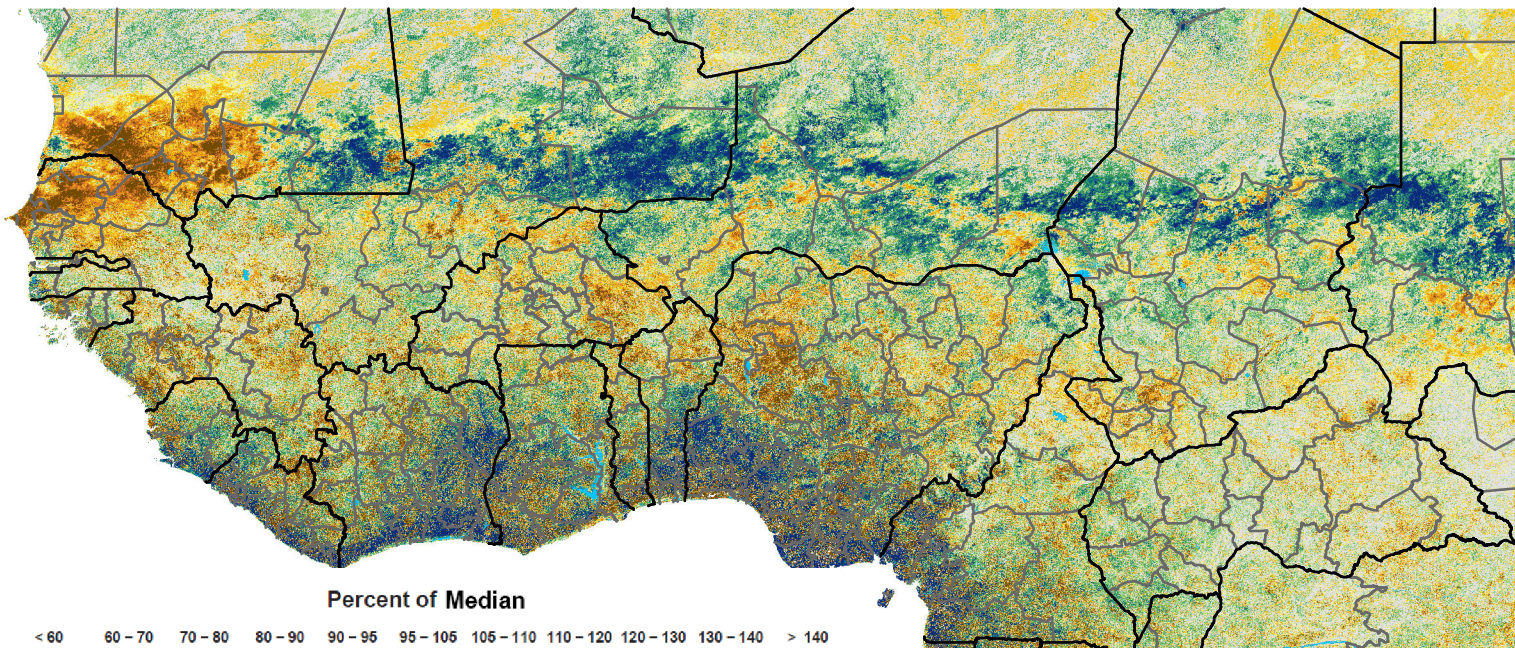

West Africa eMODIS 250m Percent of Median NDVI

Period 25 / Sep 01 - 10, 2018

Percent of Median

< 60 60 - 70 70 - 80 80 - 90 90 - 95 95 - 105 105 - 110 110 - 120 120 - 130 130 - 140 > 140

Map Produced by USGS/EROS