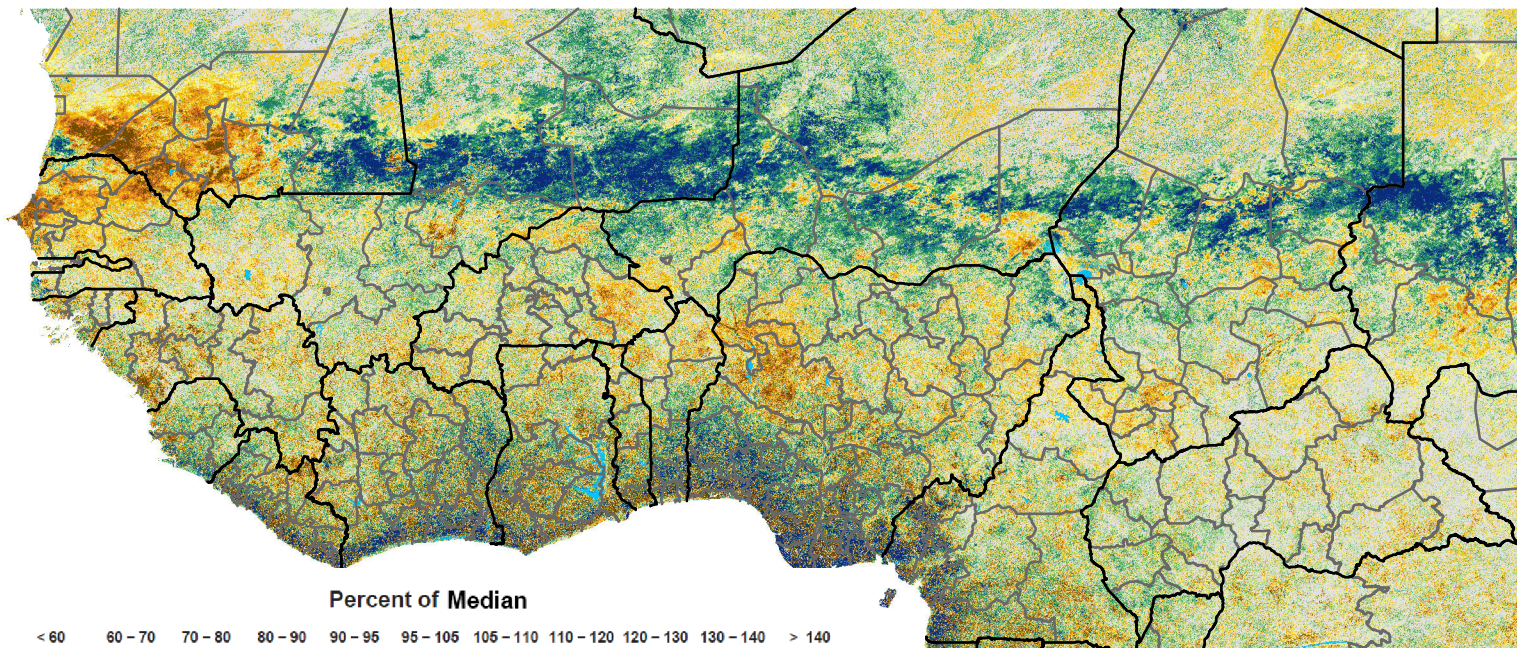

West Africa eMODIS 250m Percent of Median NDVI

Period 26 / Sep 11 - 20, 2018

Percent of Median

< 60 60 - 70 70 - 80 80 - 90 90 - 95 95 - 105 105 - 110 110 - 120 120 - 130 130 - 140 > 140

Map Produced by USGS/EROS