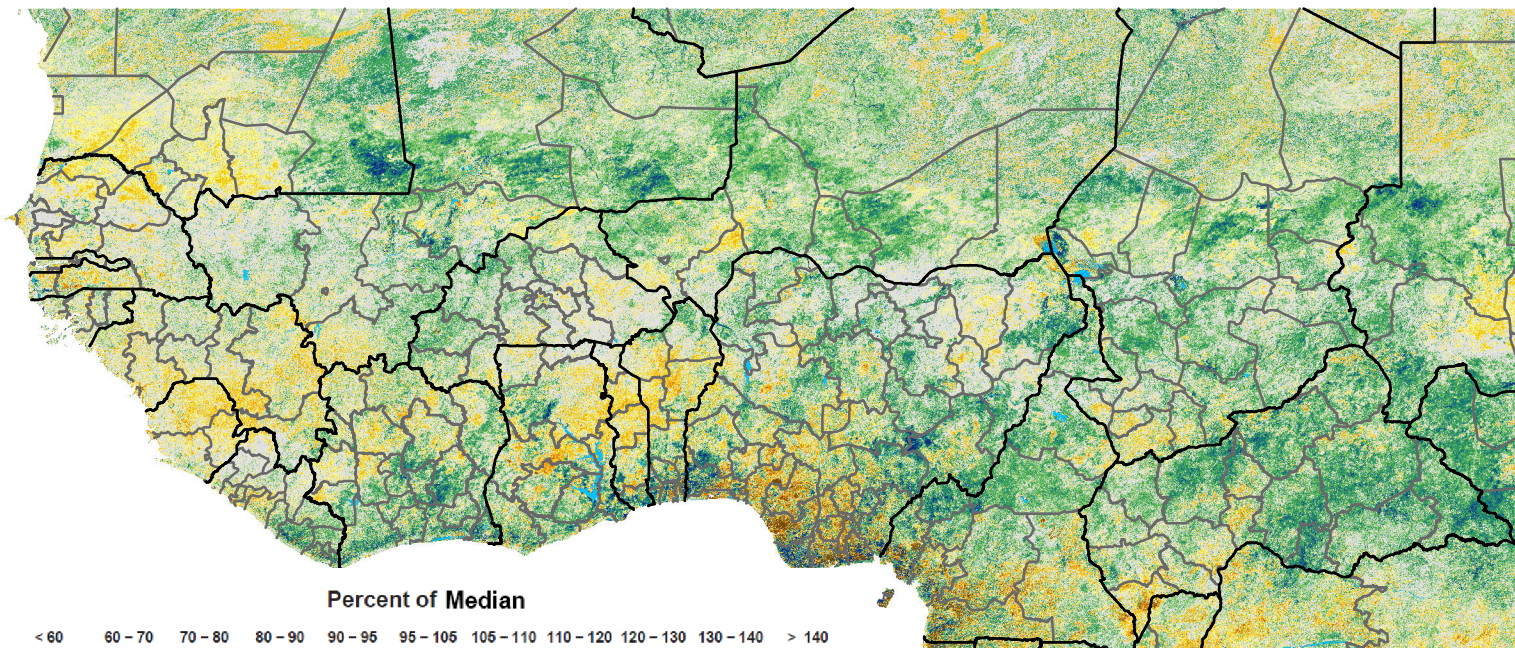

West Africa eMODIS 250m Percent of Median NDVI

Period 07 / Mar 01 - 10, 2019

Percent of Median

< 60 60 - 70 70 - 80 80 - 90 90 - 95 95 - 105 105 - 110 110 - 120 120 - 130 130 - 140 > 140

Map Produced by USGS/EROS