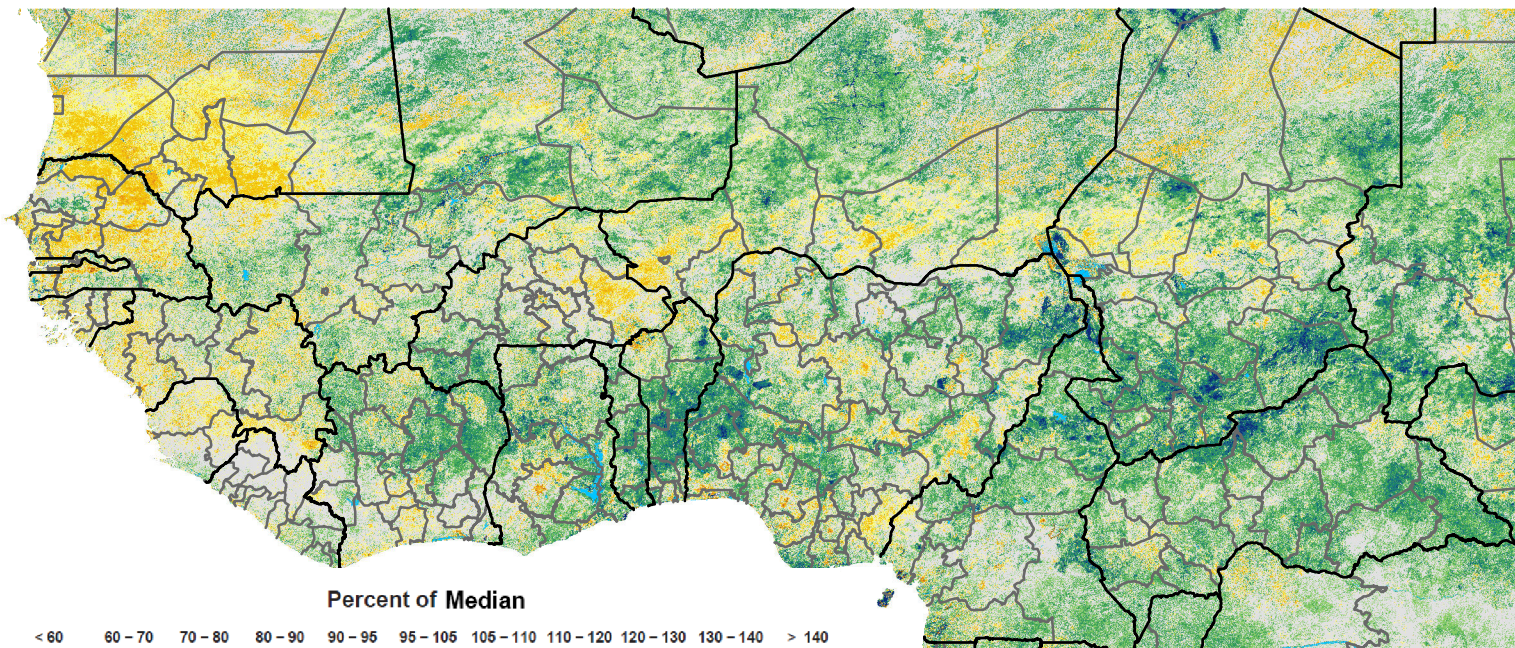

# West Africa eMODIS 250m Percent of Median NDVI

Period 02 / Jan 11 - 20, 2020

Percent of Median

< 60 60 - 70 70 - 80 80 - 90 90 - 95 95 - 105 105 - 110 110 - 120 120 - 130 130 - 140 > 140

Map Produced by USGS/EROS