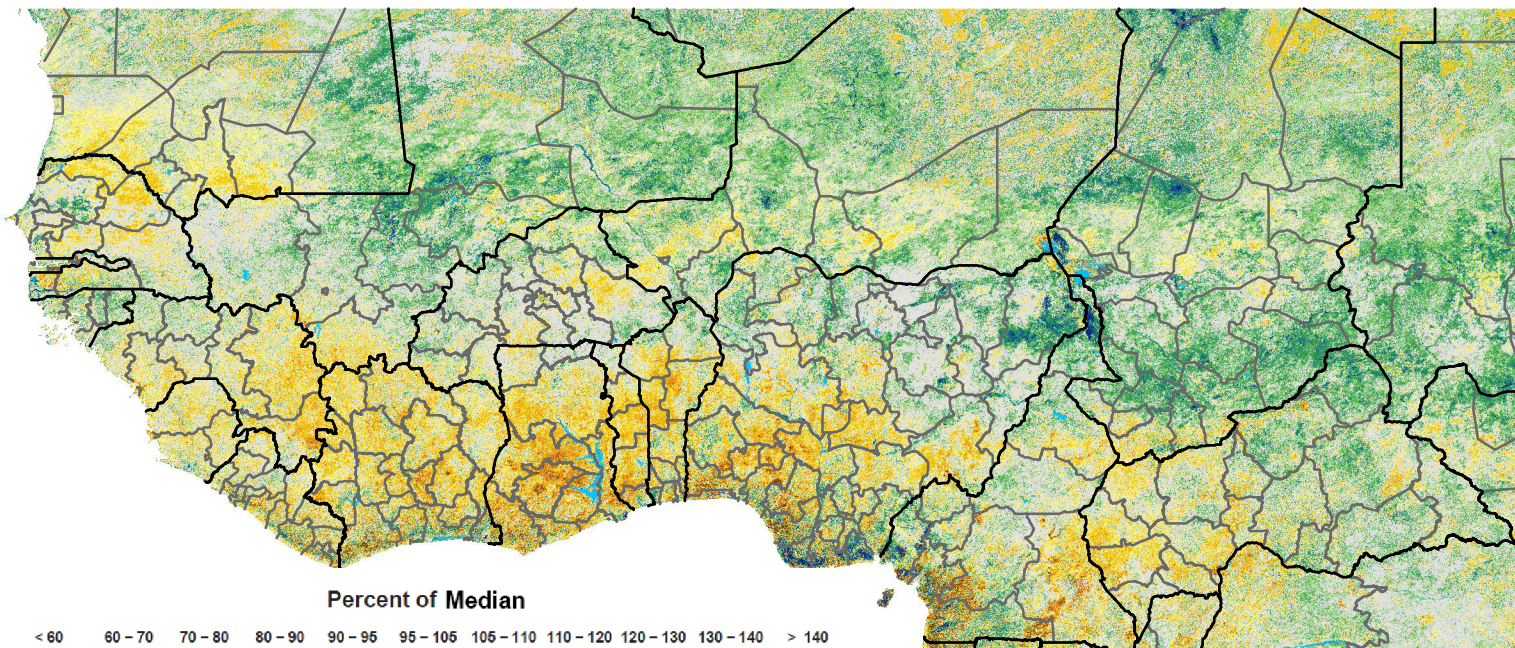

# West Africa eMODIS 250m Percent of Median NDVI

Period 07 / Mar 01 - 10, 2020

Map Produced by USGS/EROS