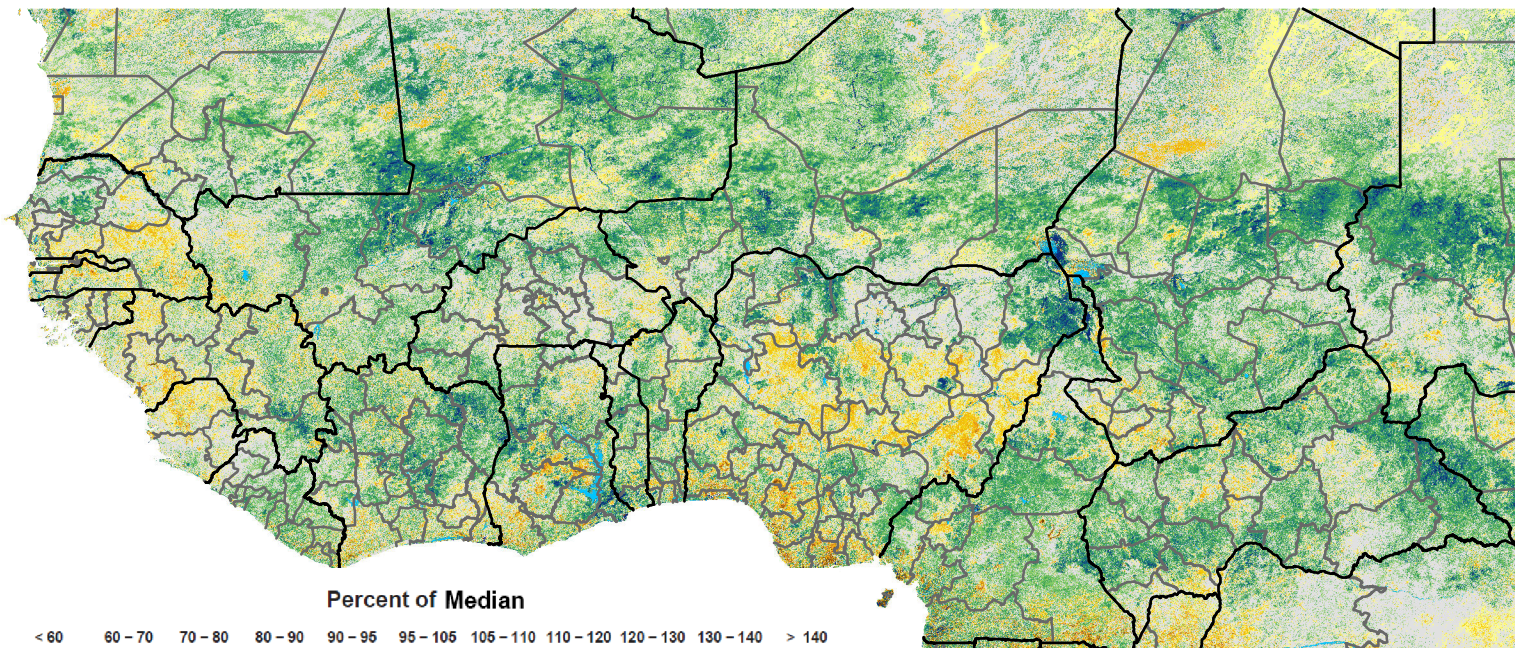

# West Africa eMODIS 250m Percent of Median NDVI

Period 03 / Jan 21 - 31, 2021

Percent of Median

< 60 60 - 70 70 - 80 80 - 90 90 - 95 95 - 105 105 - 110 110 - 120 120 - 130 130 - 140 > 140

Map Produced by USGS/EROS