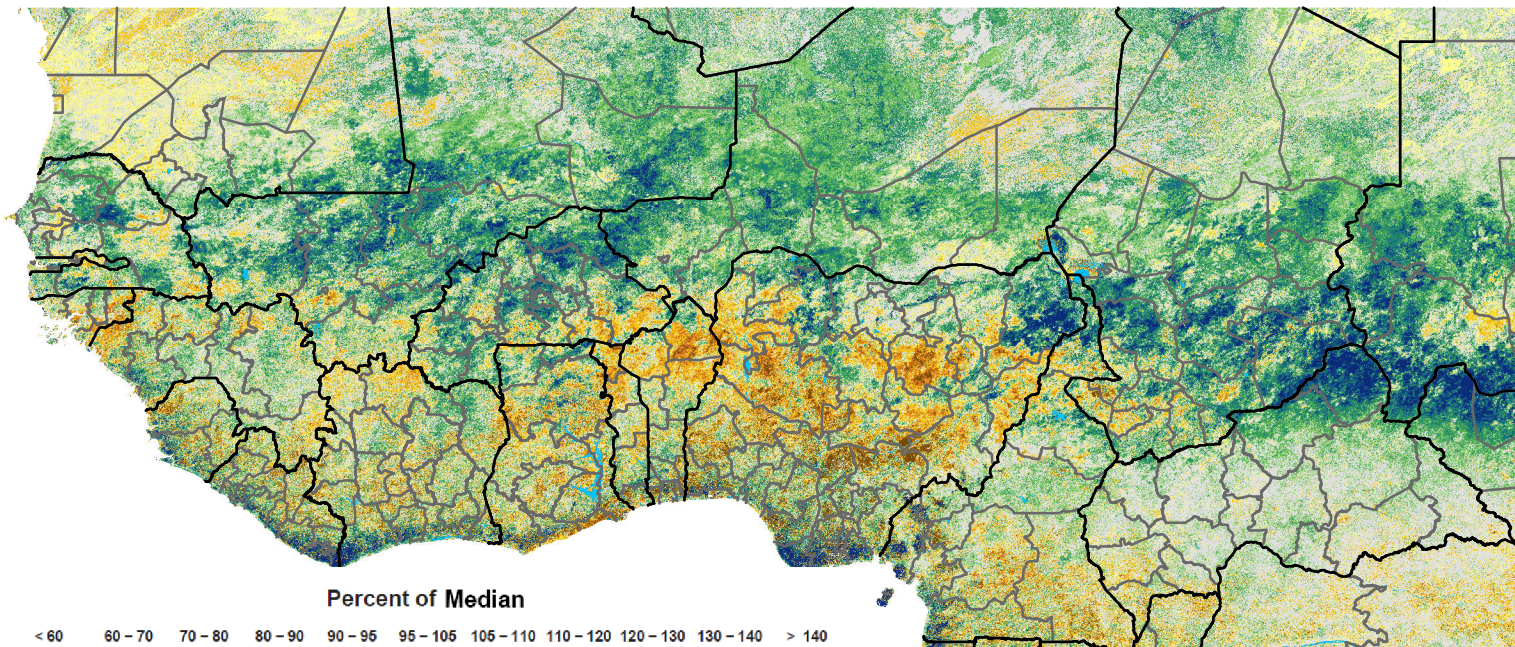

West Africa eMODIS 250m Percent of Median NDVI

Period 16 / Jun 01 - 10, 2021

Percent of Median

< 60 60 - 70 70 - 80 80 - 90 90 - 95 95 - 105 105 - 110 110 - 120 120 - 130 130 - 140 > 140

Map Produced by USGS/EROS