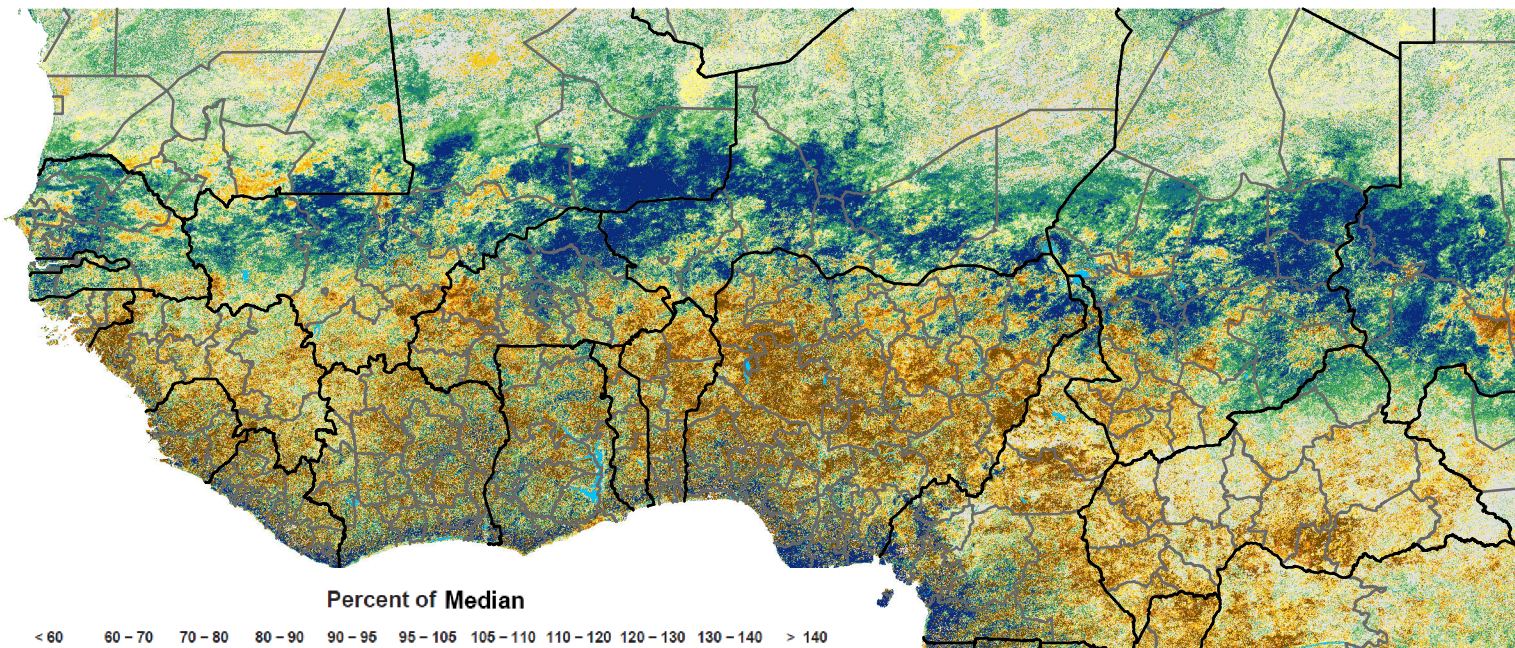

# West Africa eMODIS 250m Percent of Median NDVI

Period 20 / Jul 11 - 20, 2021

Percent of Median

< 60 60 - 70 70 - 80 80 - 90 90 - 95 95 - 105 105 - 110 110 - 120 120 - 130 130 - 140 > 140

Map Produced by USGS/EROS