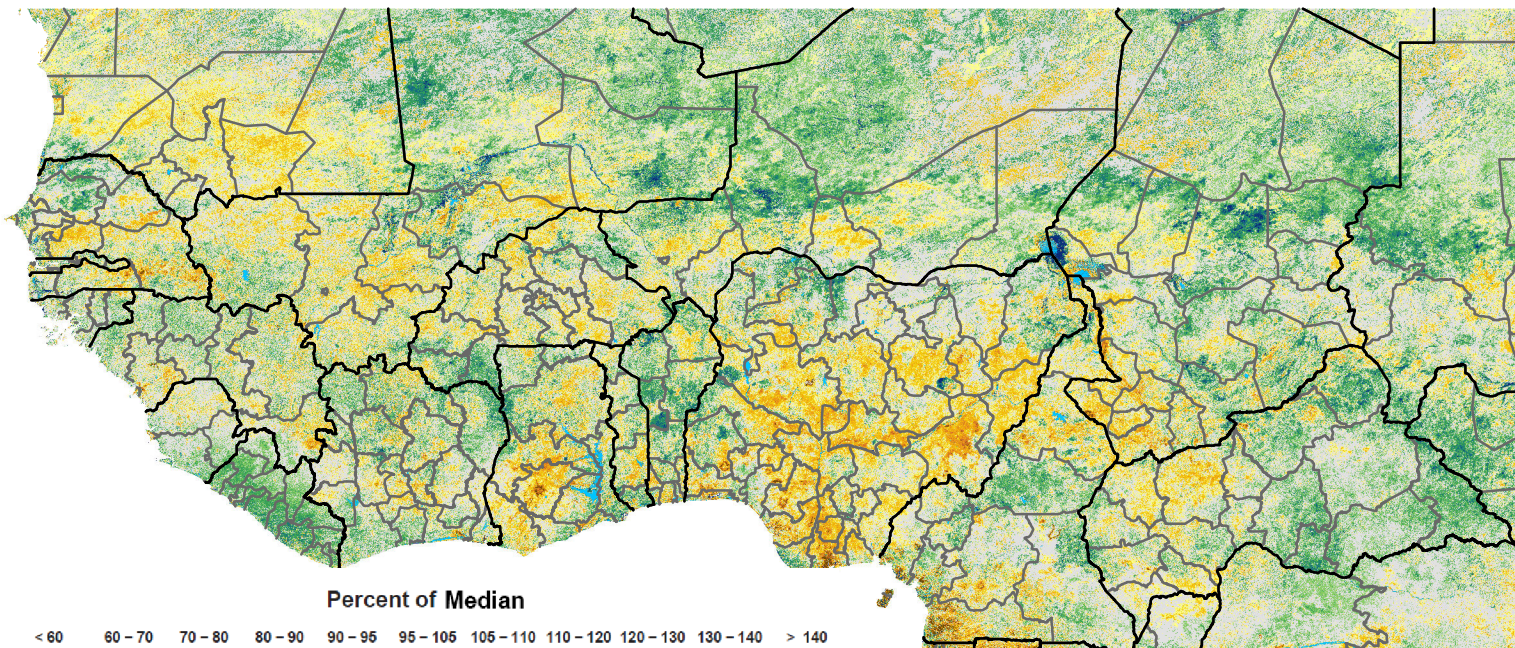

West Africa eMODIS 250m Percent of Median NDVI

Period 01 / Jan 01 - 10, 2022

Percent of Median

< 60 60 - 70 70 - 80 80 - 90 90 - 95 95 - 105 105 - 110 110 - 120 120 - 130 130 - 140 > 140

Map Produced by USGS/EROS