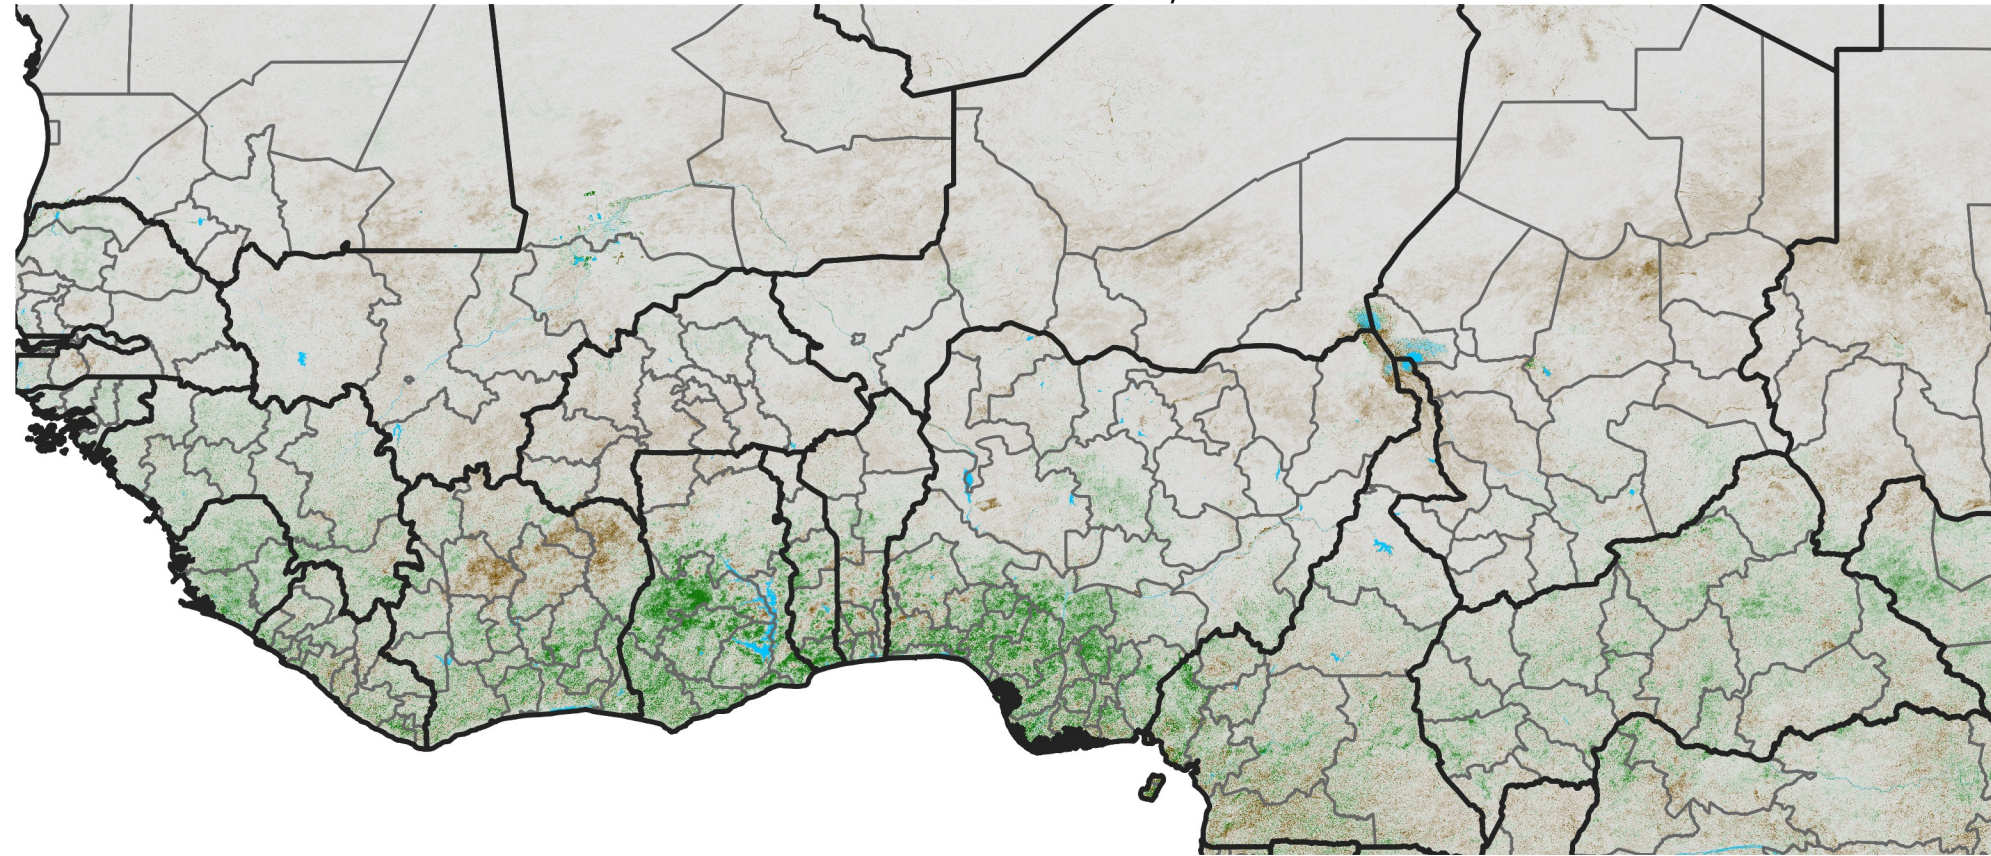

West Africa NDVI Difference

2026 minus 2025

Period 08 / March 11 - 20, 2026

NDVI Difference

< -0.3 -0.2 -0.1 -0.05 0.05 0.1 0.2 >0.3

Negative

No Difference

Positive