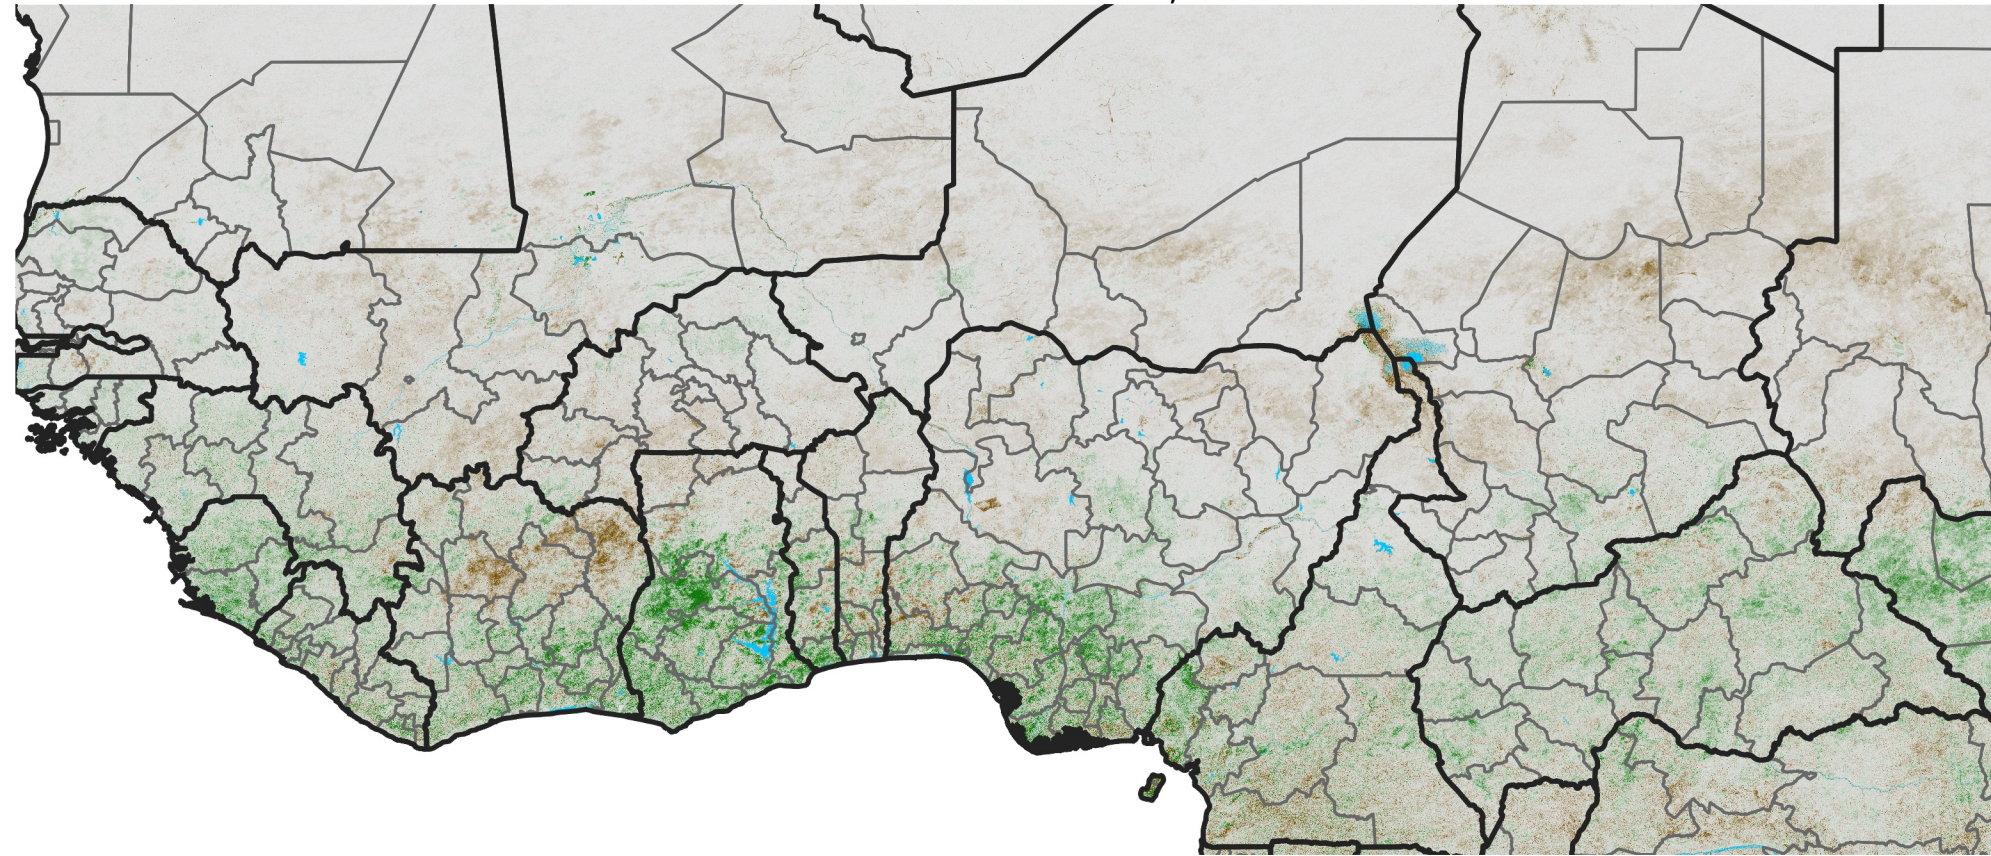

West Africa NDVI Difference

2026 minus 2025

Period 09 / March 21 - 31, 2026

NDVI Difference

< -0.3 -0.2 -0.1 -0.05 0.05 0.1 0.2 >0.3

Negative

No Difference

Positive