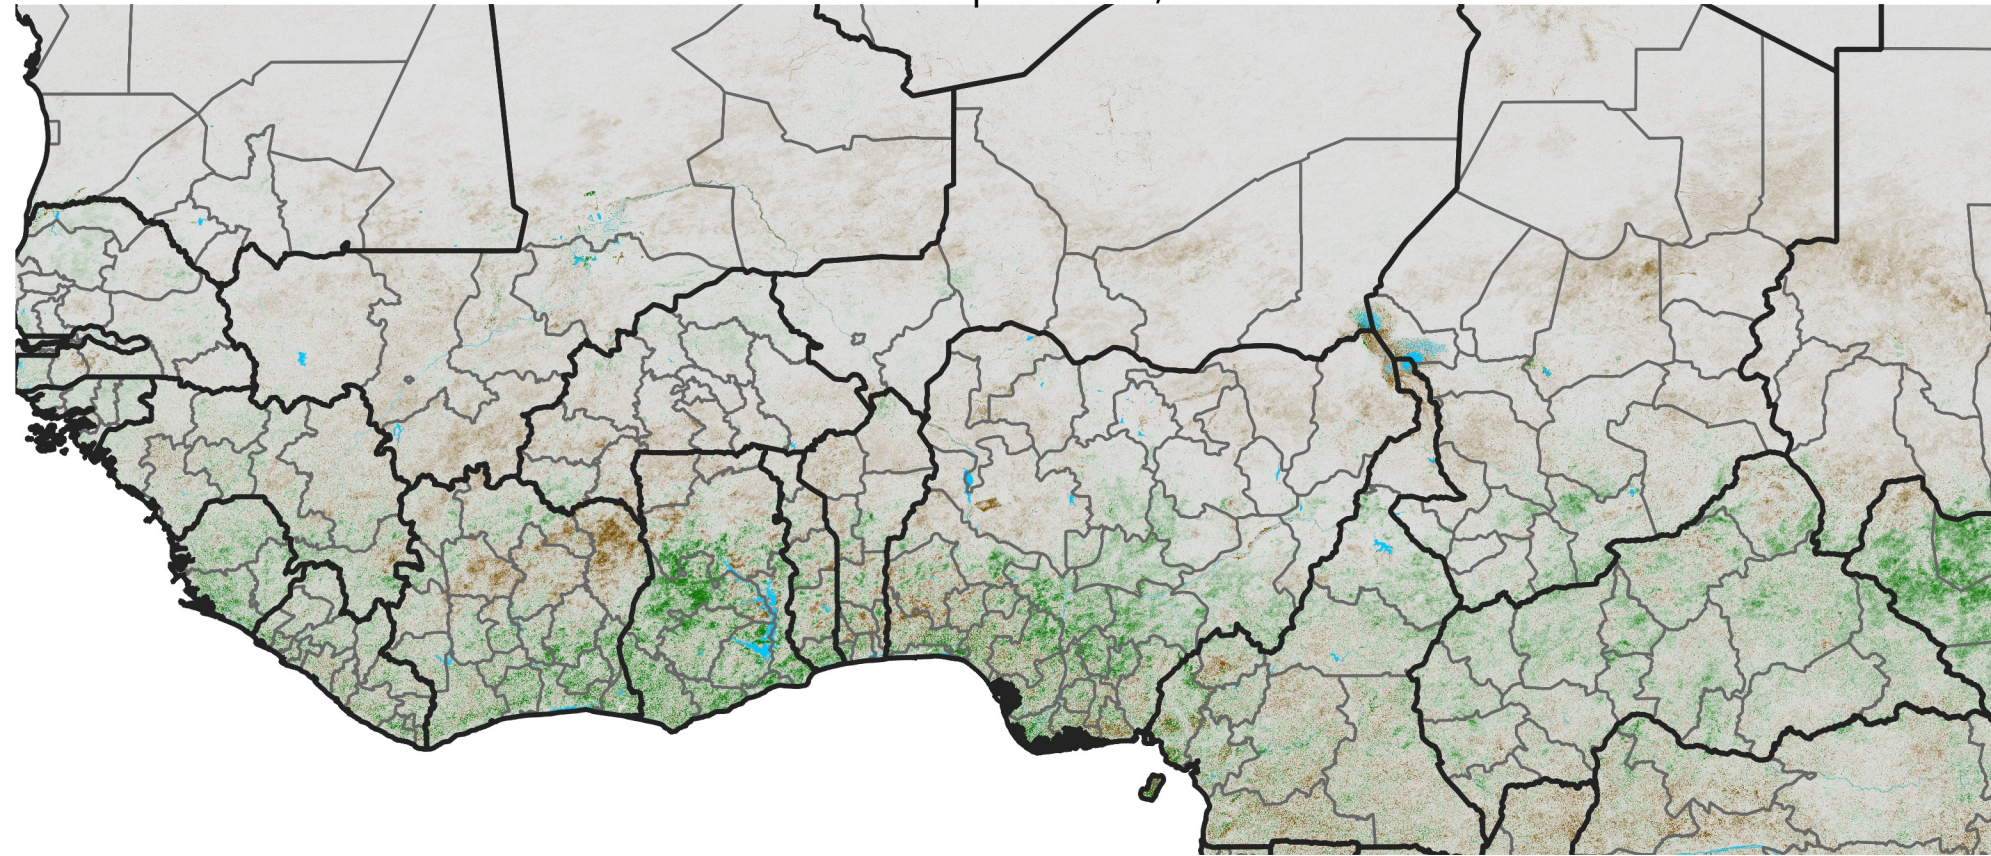

West Africa NDVI Difference

2026 minus 2025

Period 10 / April 01 - 10, 2026

NDVI Difference

Negative

No Difference

Positive