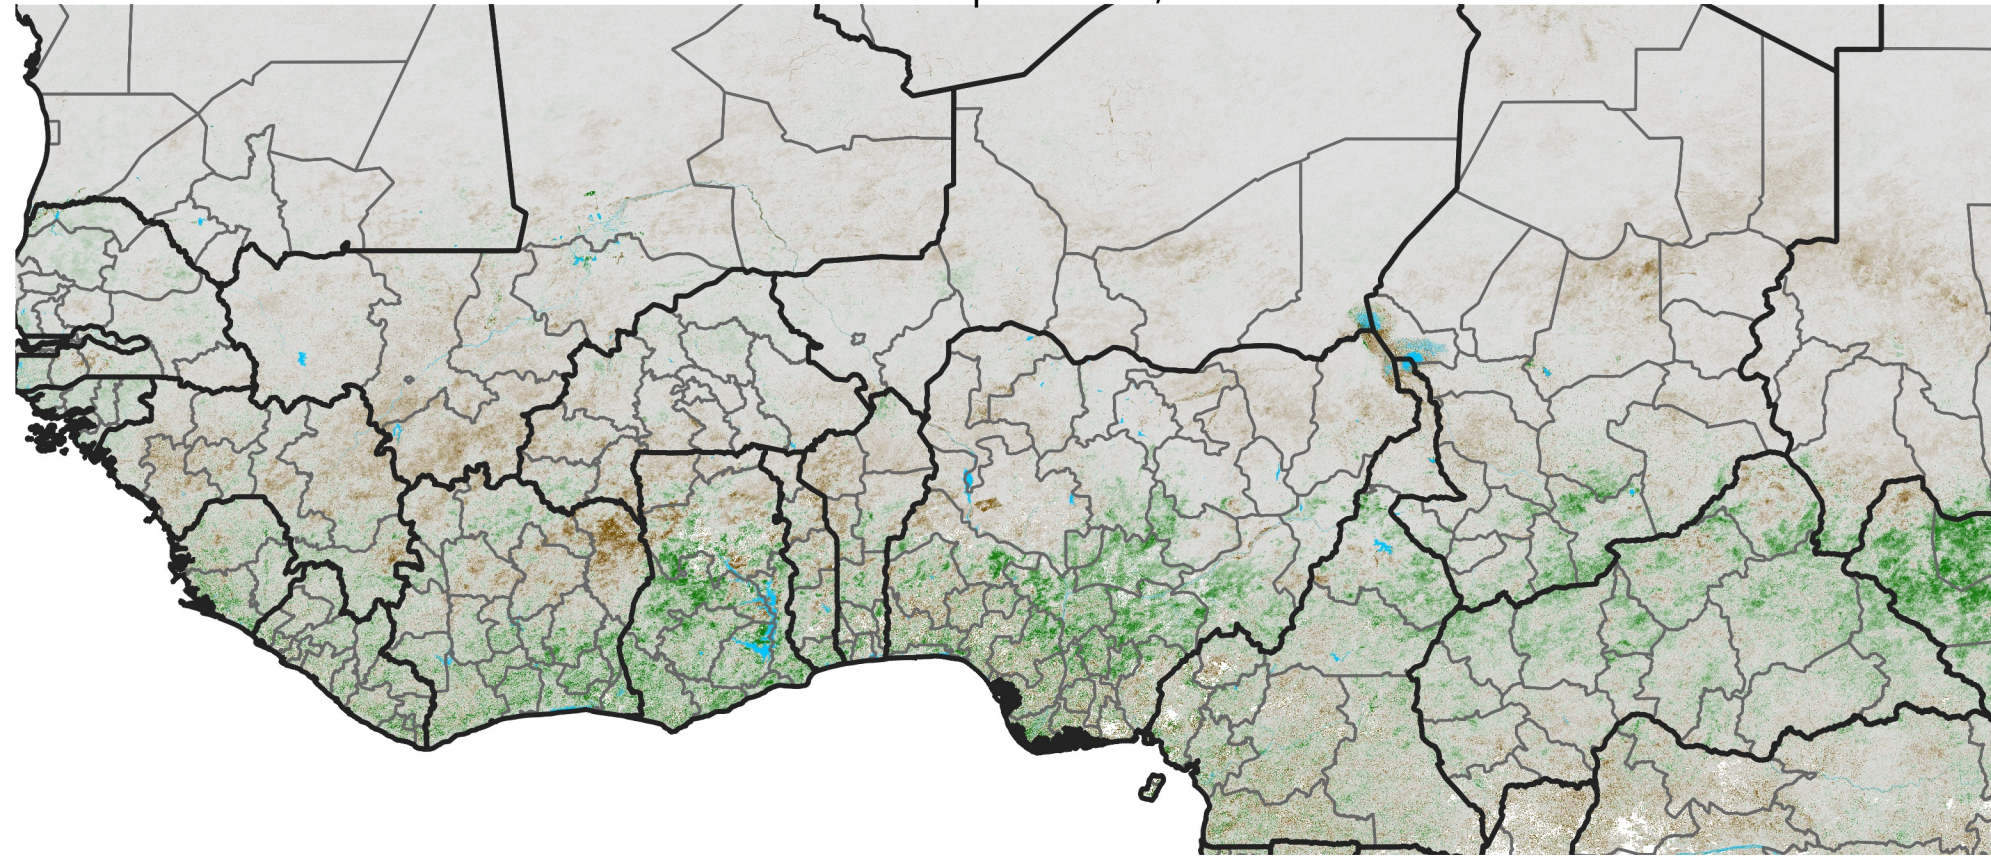

West Africa NDVI Difference

2026 minus 2025

Period 11 / April 11 - 20, 2026

NDVI Difference

< -0.3 -0.2 -0.1 -0.05 0.05 0.1 0.2 > 0.3

Negative

No Difference

Positive