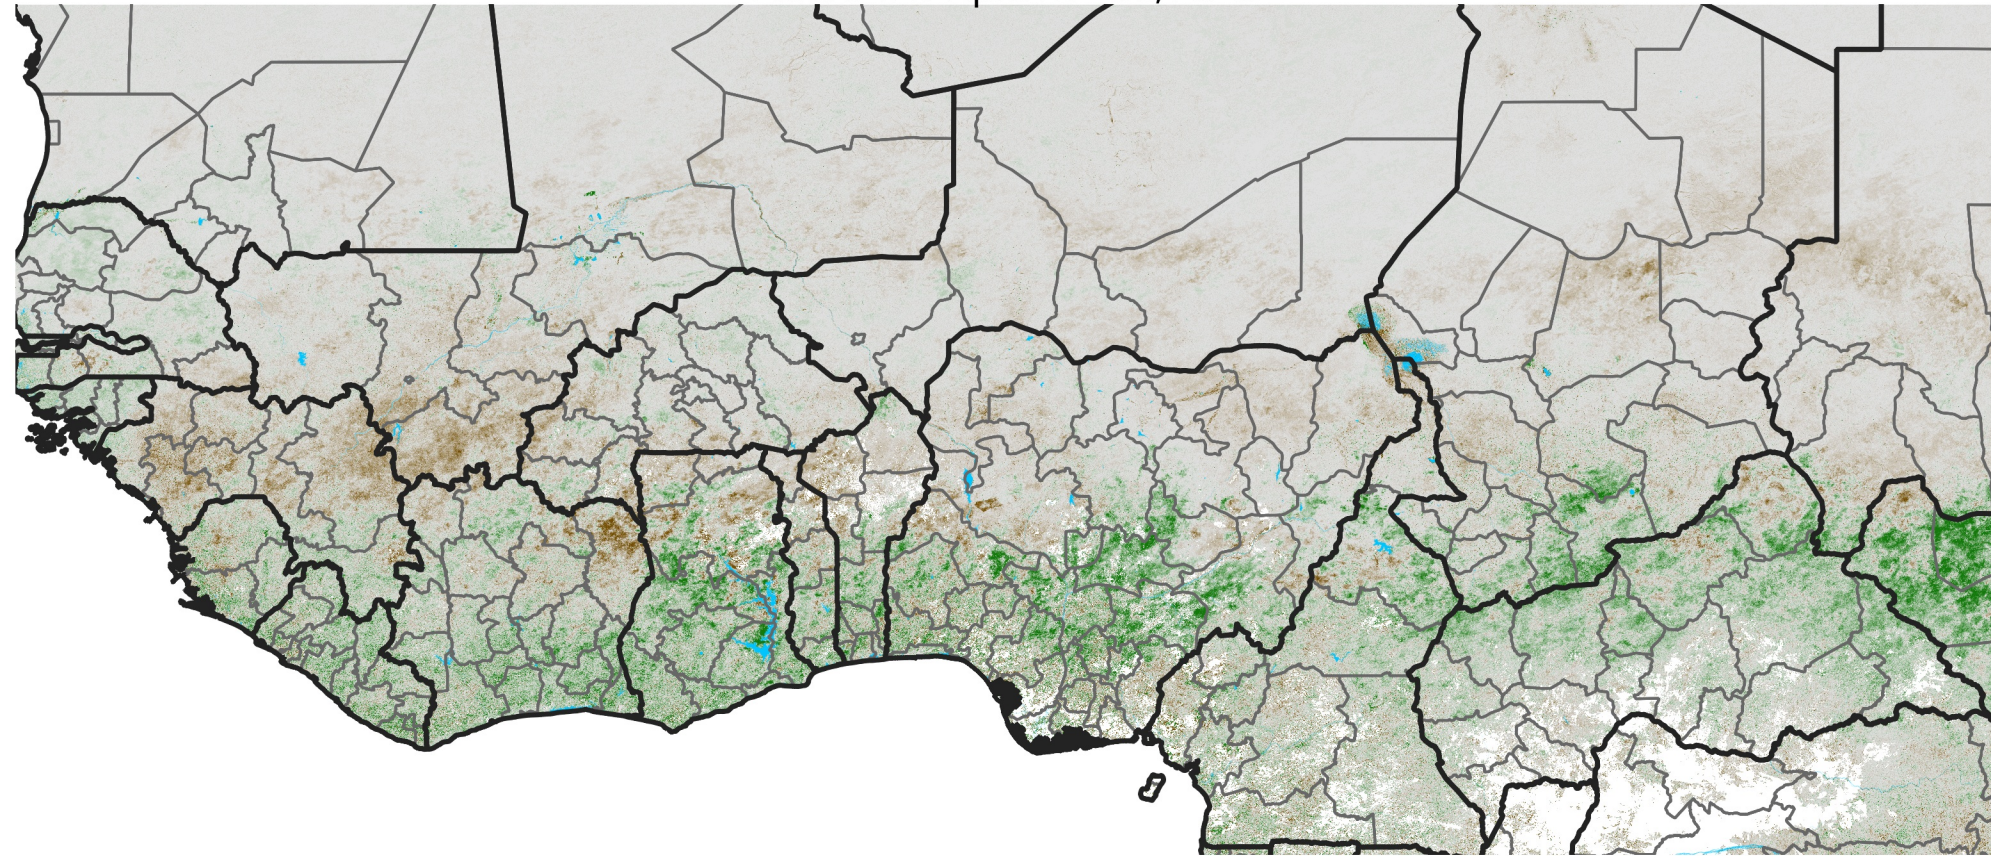

West Africa NDVI Difference

2026 minus 2025

Period 12 / April 21 - 30, 2026

NDVI Difference

Negative

No Difference

Positive