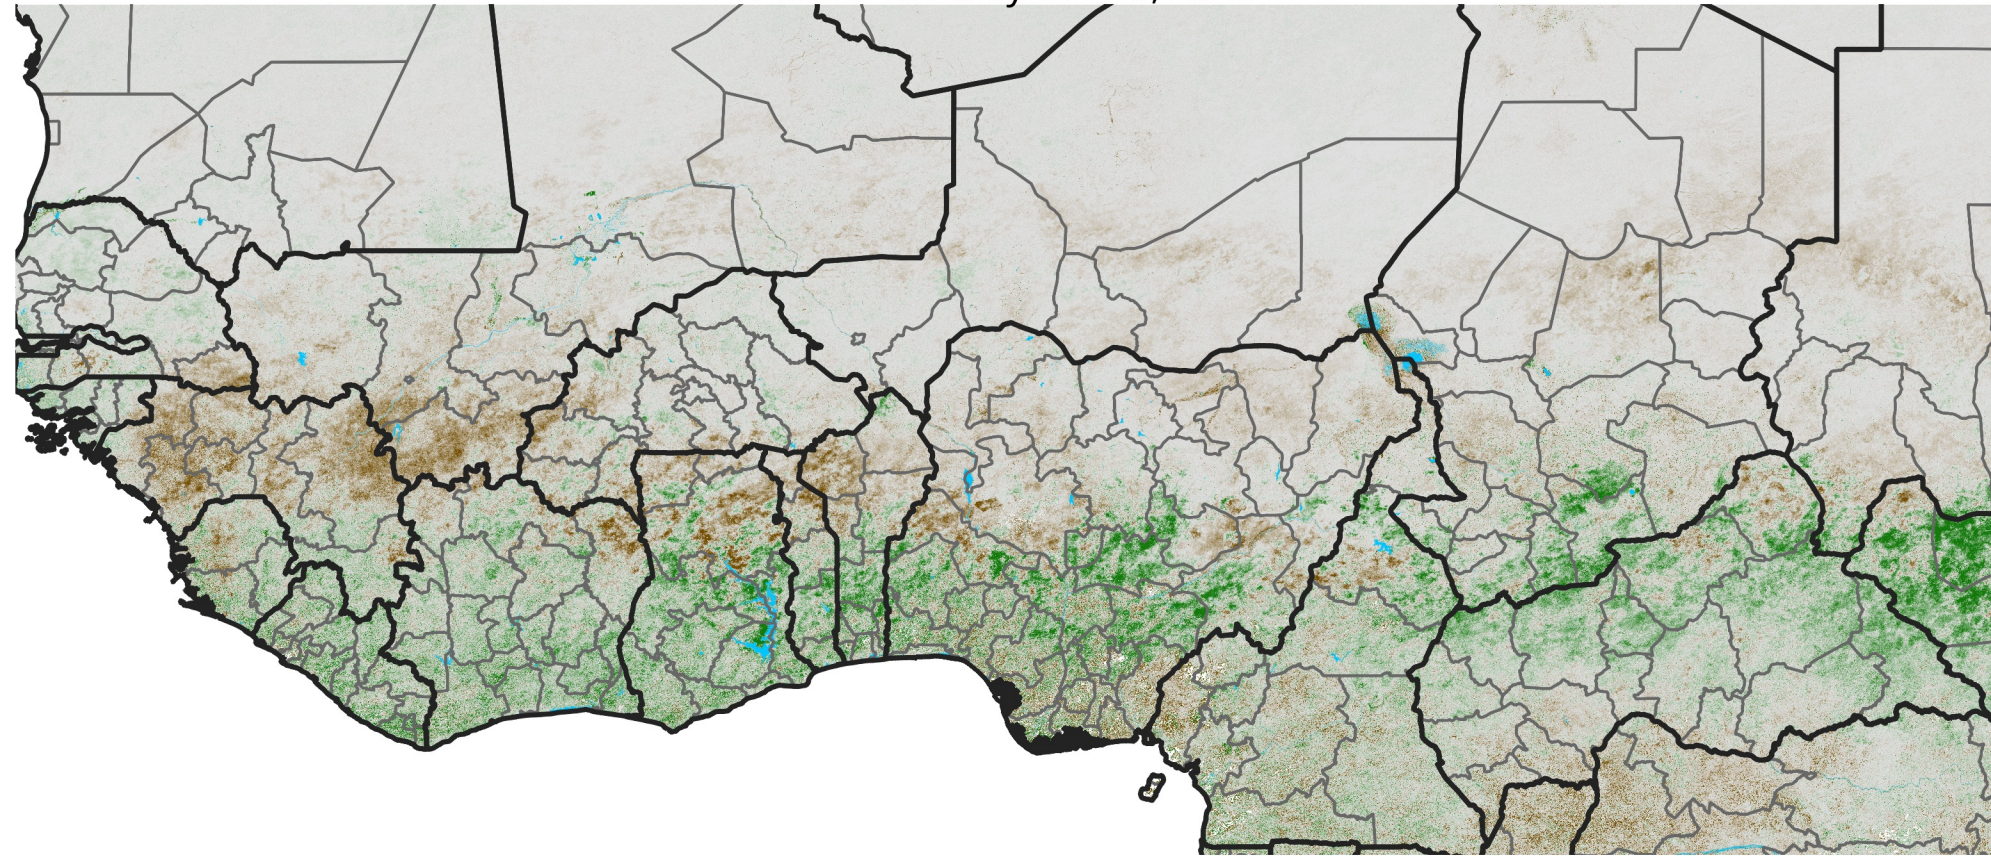

West Africa NDVI Difference

2026 minus 2025

Period 13 / May 01 - 10, 2026

NDVI Difference

Negative

No Difference

Positive