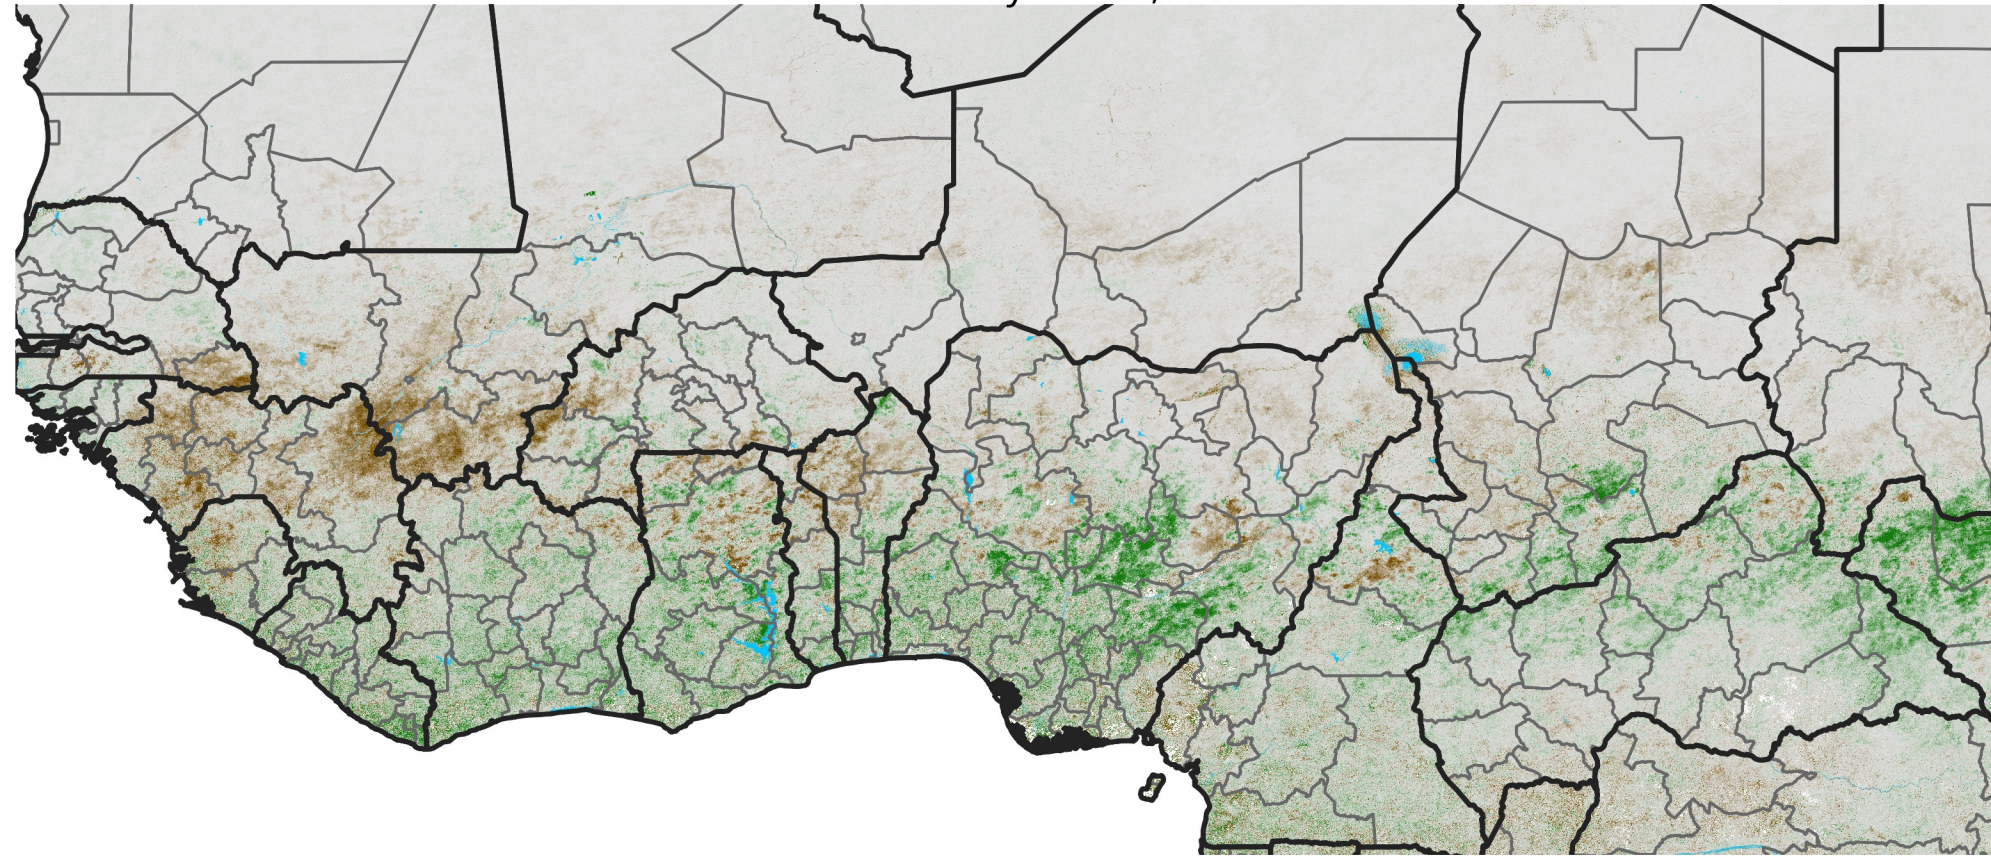

# West Africa NDVI Difference

2026 minus 2025

Period 14 / May 11 - 20, 2026

## NDVI Difference

< -0.3   -0.2   -0.1   -0.05   0.05   0.1   0.2   > 0.3

Negative

No Difference

Positive