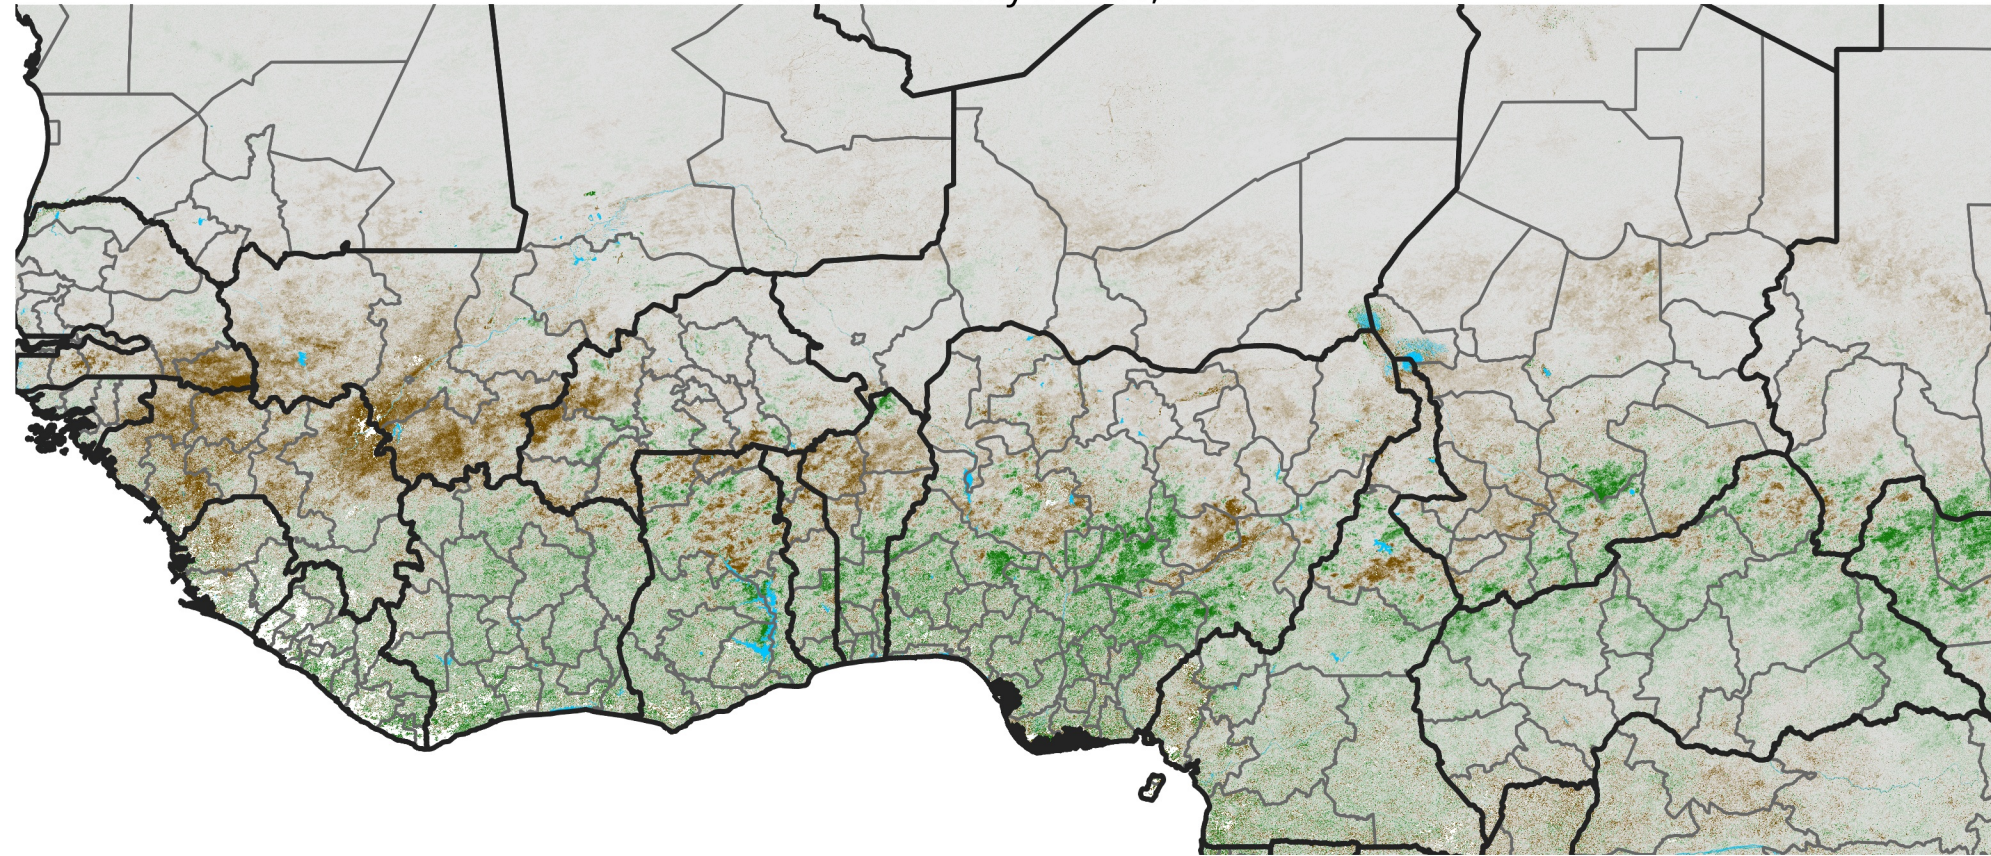

West Africa NDVI Difference

2026 minus 2025

Period 15 / May 21 - 31, 2026

NDVI Difference

Negative

No Difference

Positive