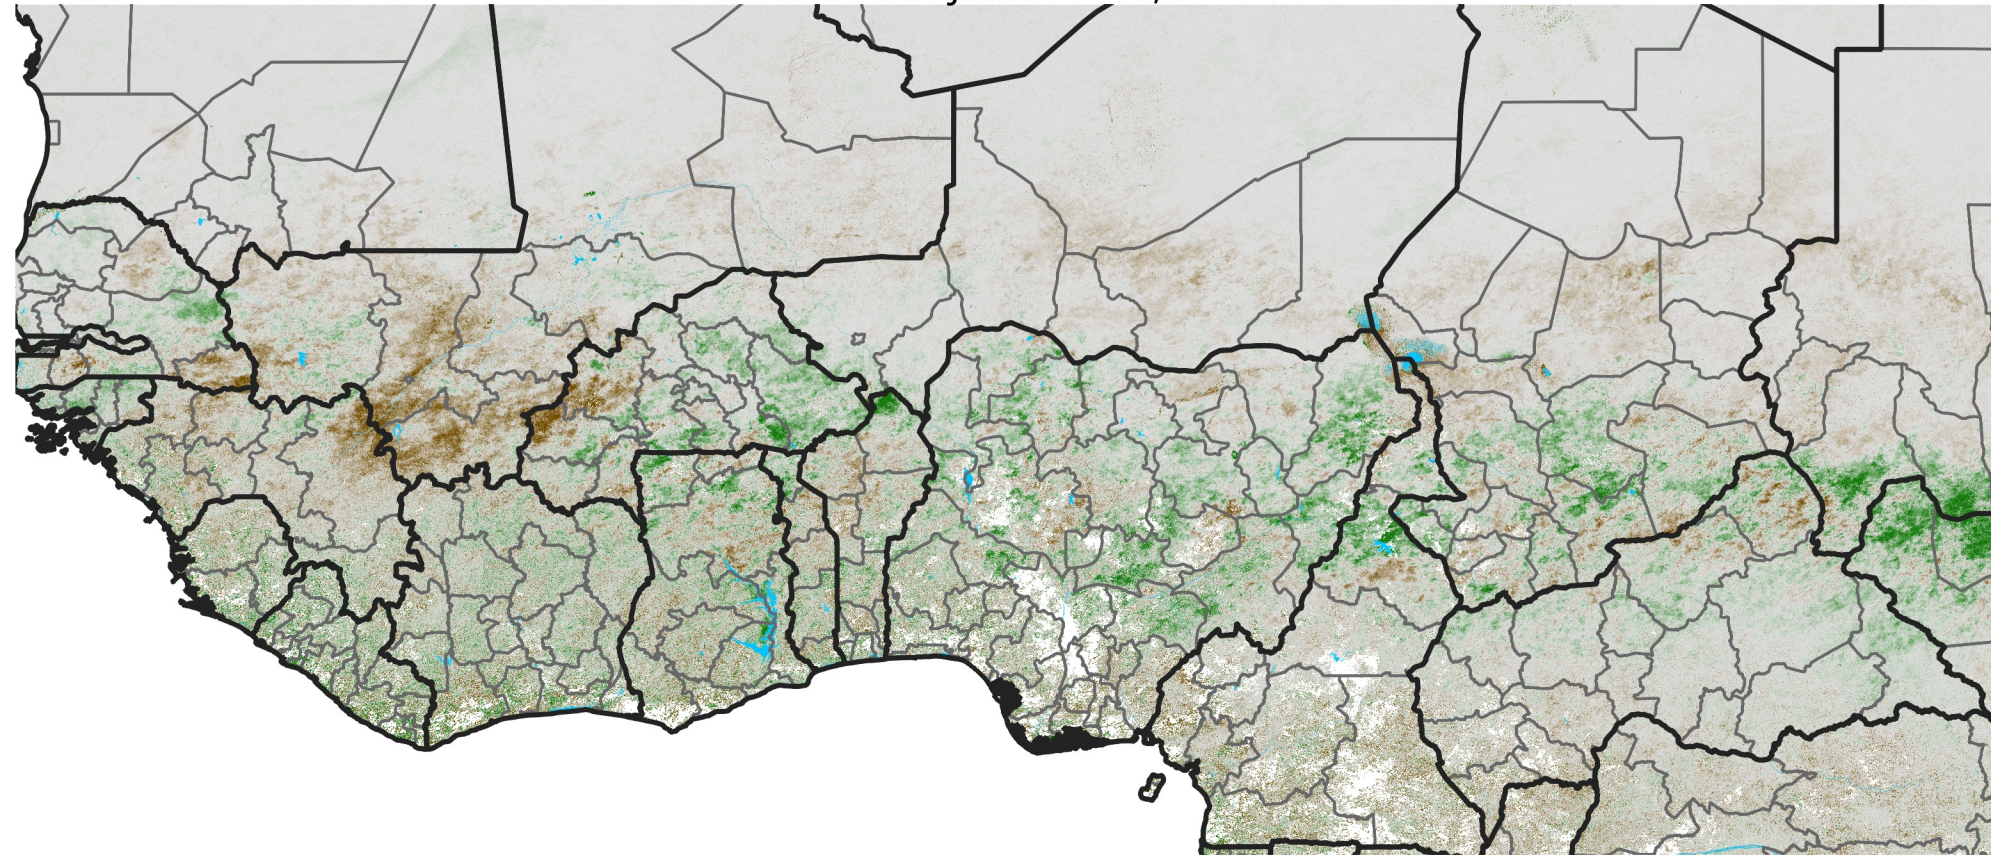

West Africa NDVI Difference

2026 minus 2025

Period 16 / June 01 - 10, 2026

NDVI Difference

Negative

No Difference

Positive