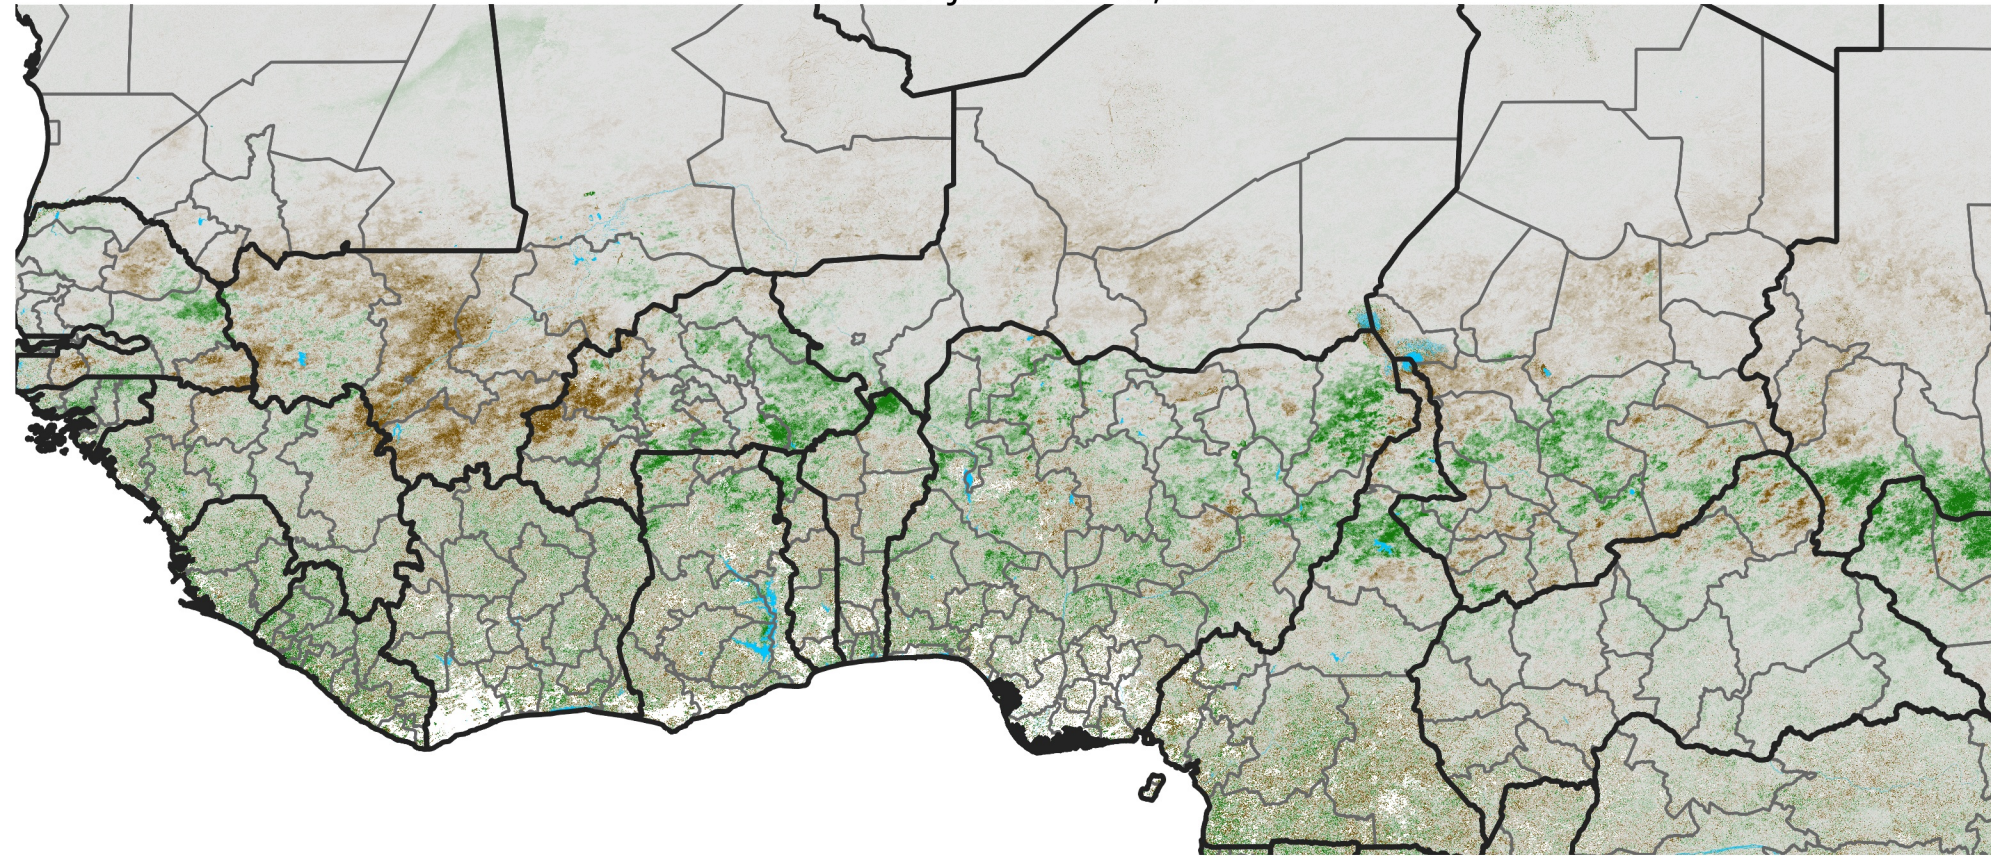

# West Africa NDVI Difference

2026 minus 2025

Period 17 / June 11 - 20, 2026

## NDVI Difference

< -0.3   -0.2   -0.1   -0.05   0.05   0.1   0.2   > 0.3

Negative

No Difference

Positive