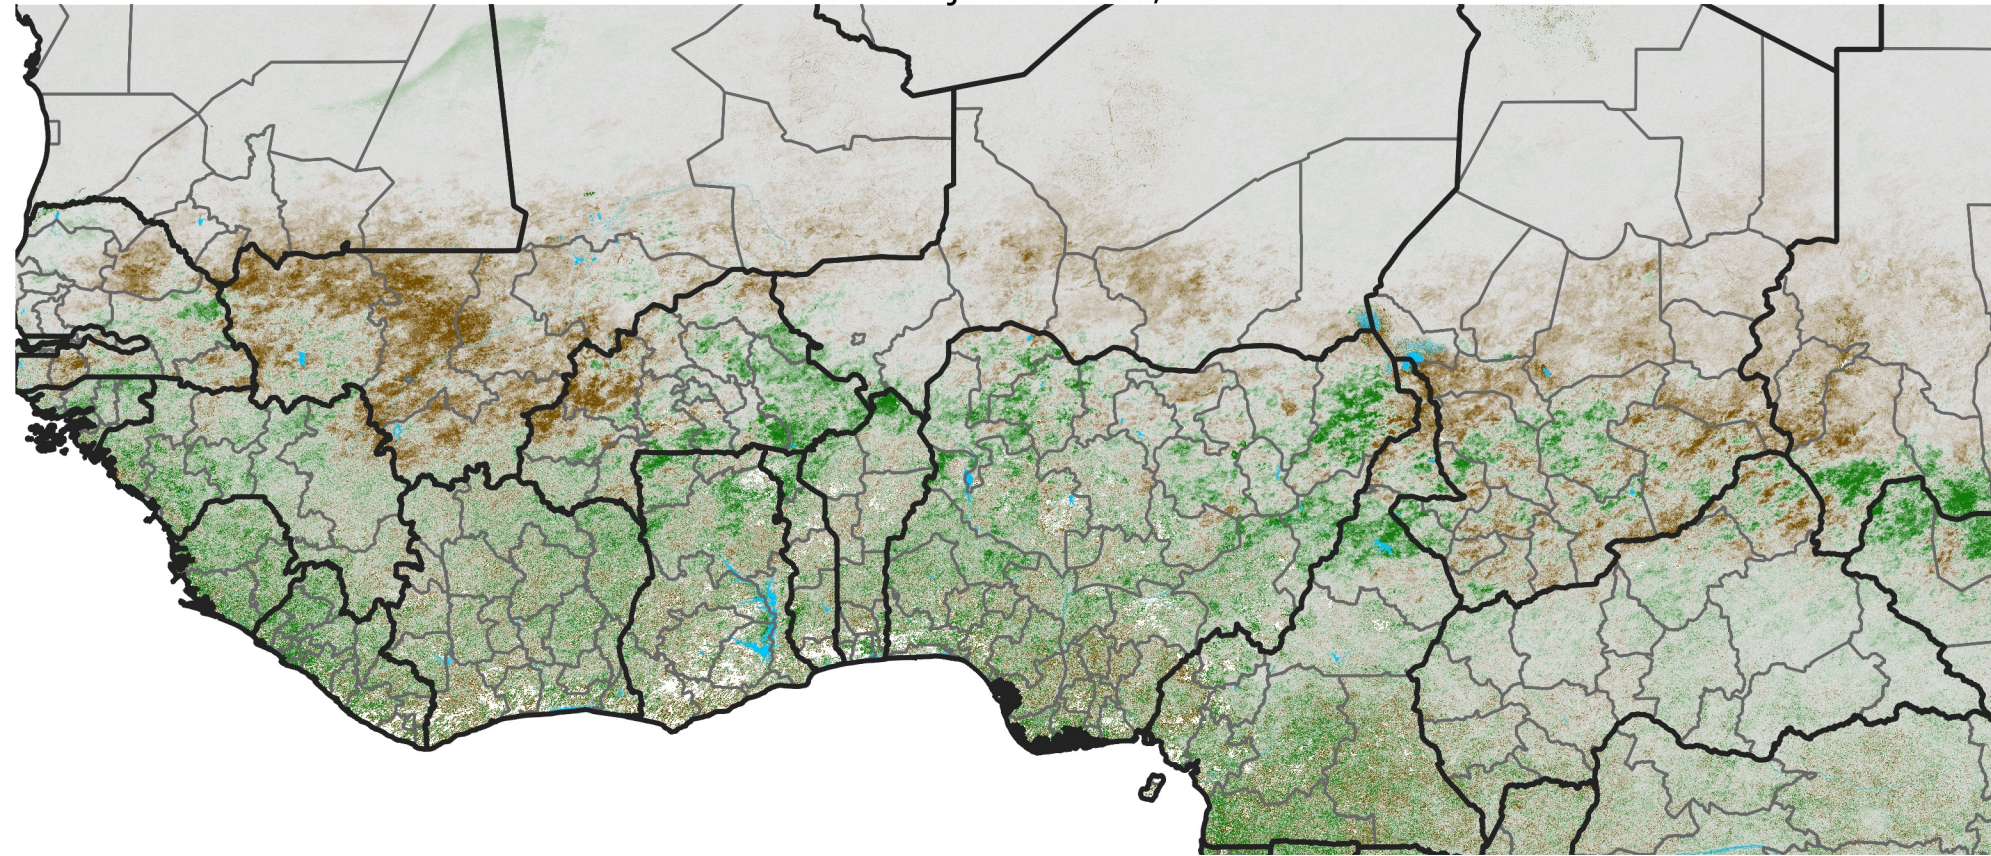

West Africa NDVI Difference

2026 minus 2025

Period 18 / June 21 - 30, 2026

NDVI Difference

< -0.3 -0.2 -0.1 -0.05 0.05 0.1 0.2 > 0.3

Negative

No Difference

Positive