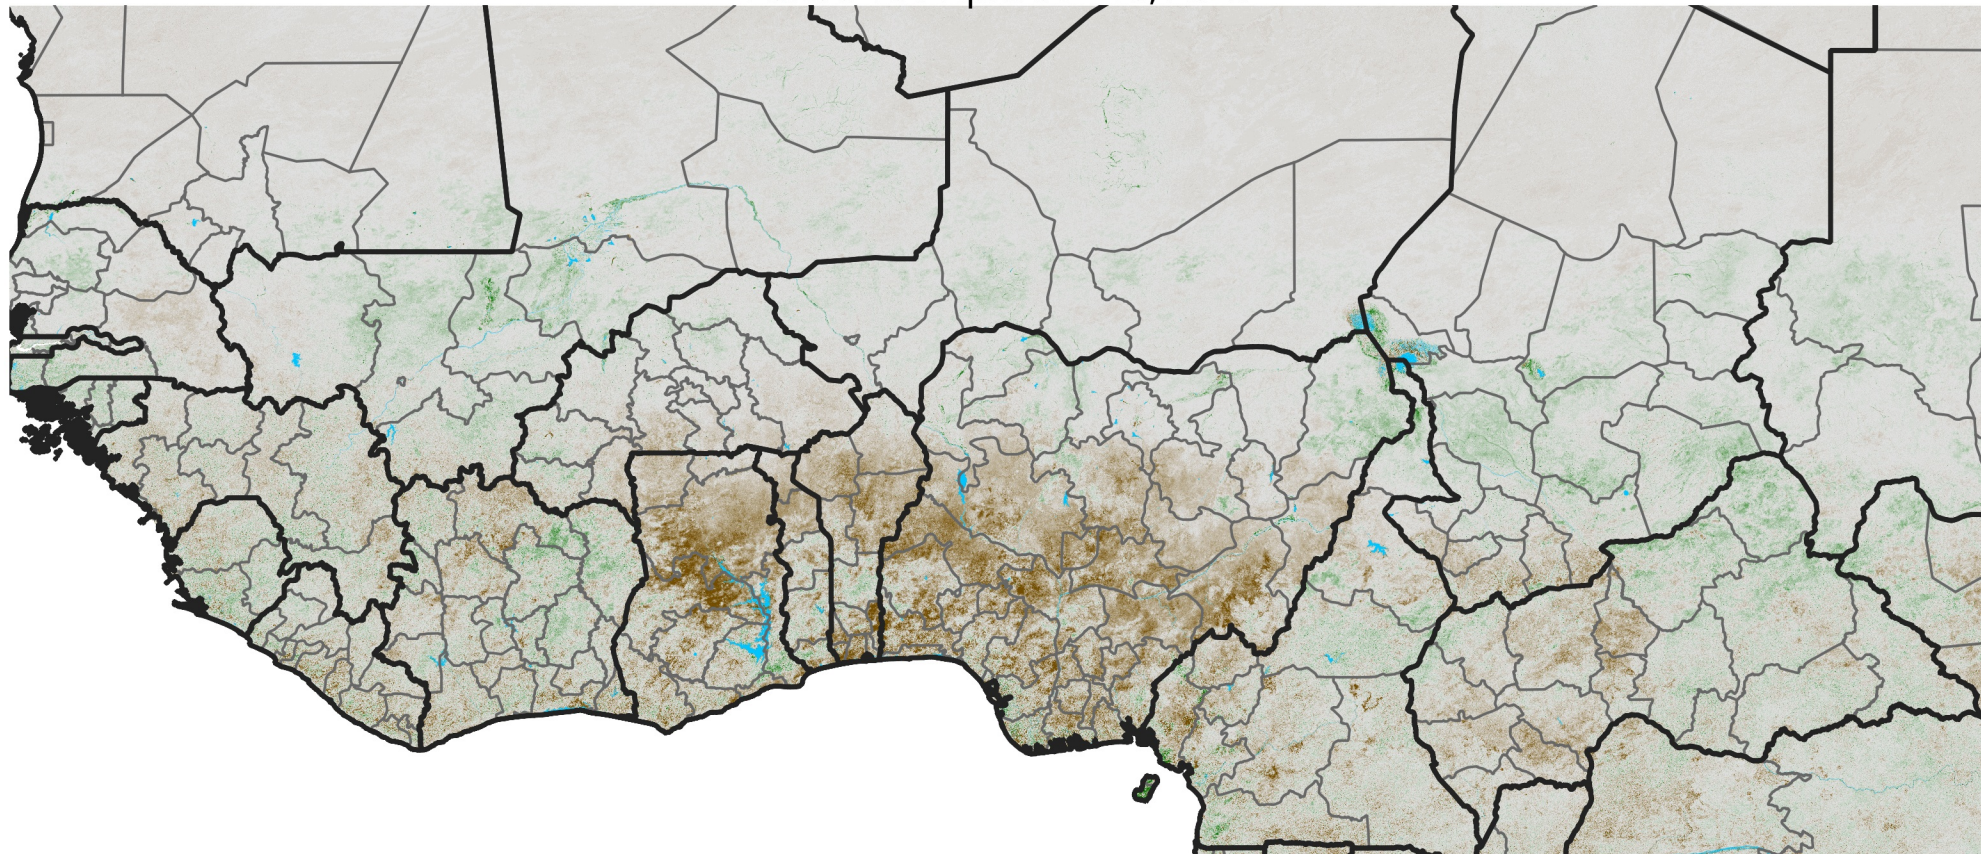

West Africa NDVI Anomaly

2021 minus mean (2003 - 2022)

Period 10 / April 01 - 10, 2021

NDVI Anomaly

< -0.3 -0.2 -0.1 -0.05 0.05 0.1 0.2 > 0.3

Negative

No Difference

Positive