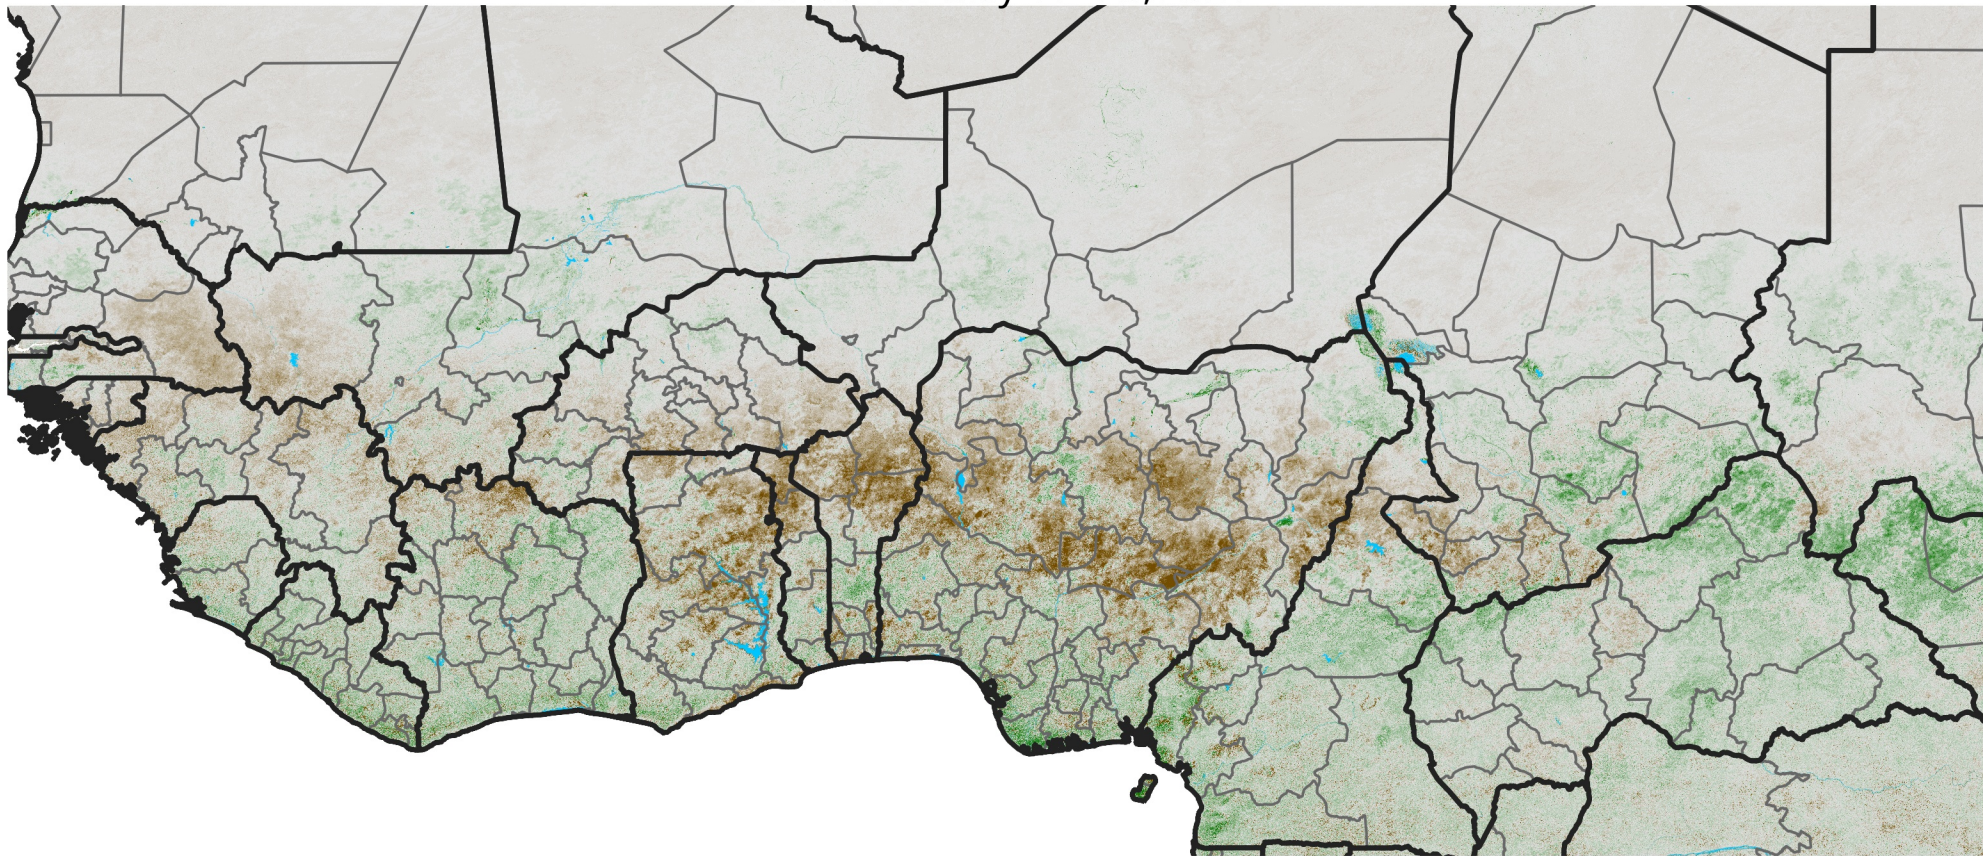

West Africa NDVI Anomaly

2021 minus mean (2003 - 2022)

Period 14 / May 11 - 20, 2021

NDVI Anomaly

< -0.3 -0.2 -0.1 -0.05 0.05 0.1 0.2 > 0.3

Negative

No Difference

Positive