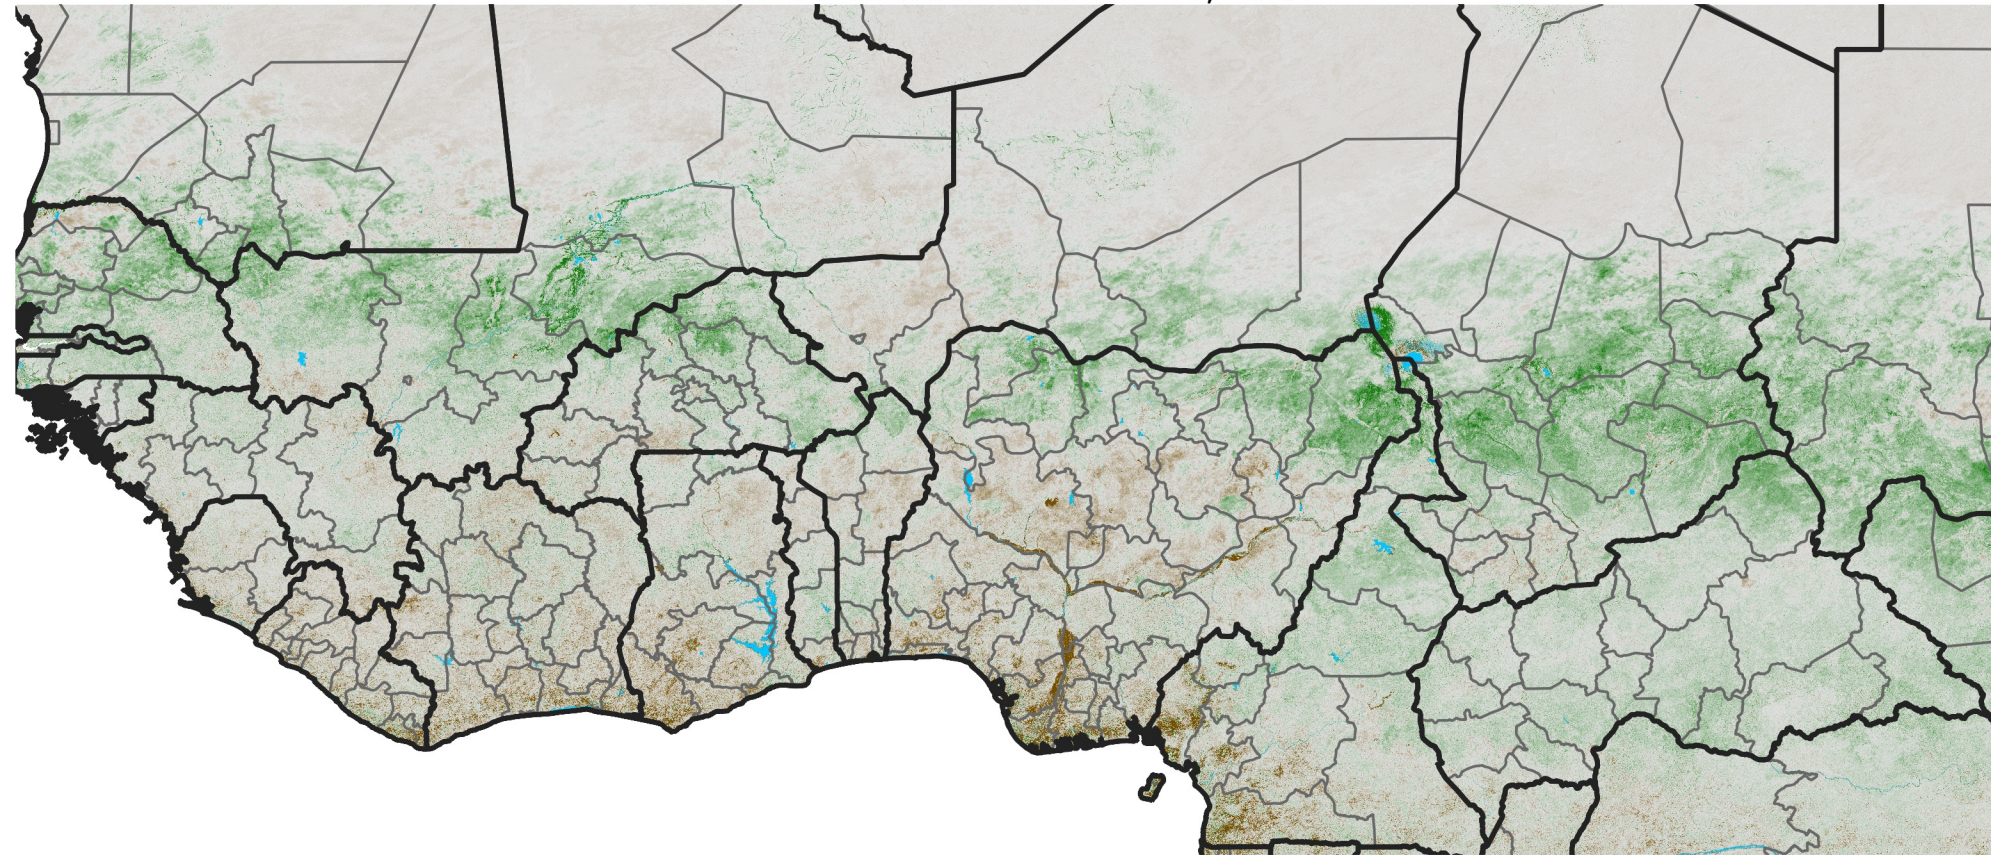

West Africa NDVI Anomaly

2022 minus mean (2003 - 2022)
Period 31 / November 01 - 10, 2022

NDVI Anomaly

< -0.3 -0.2 -0.1 -0.05 0.05 0.1 0.2 > 0.3

Negative

No Difference

Positive